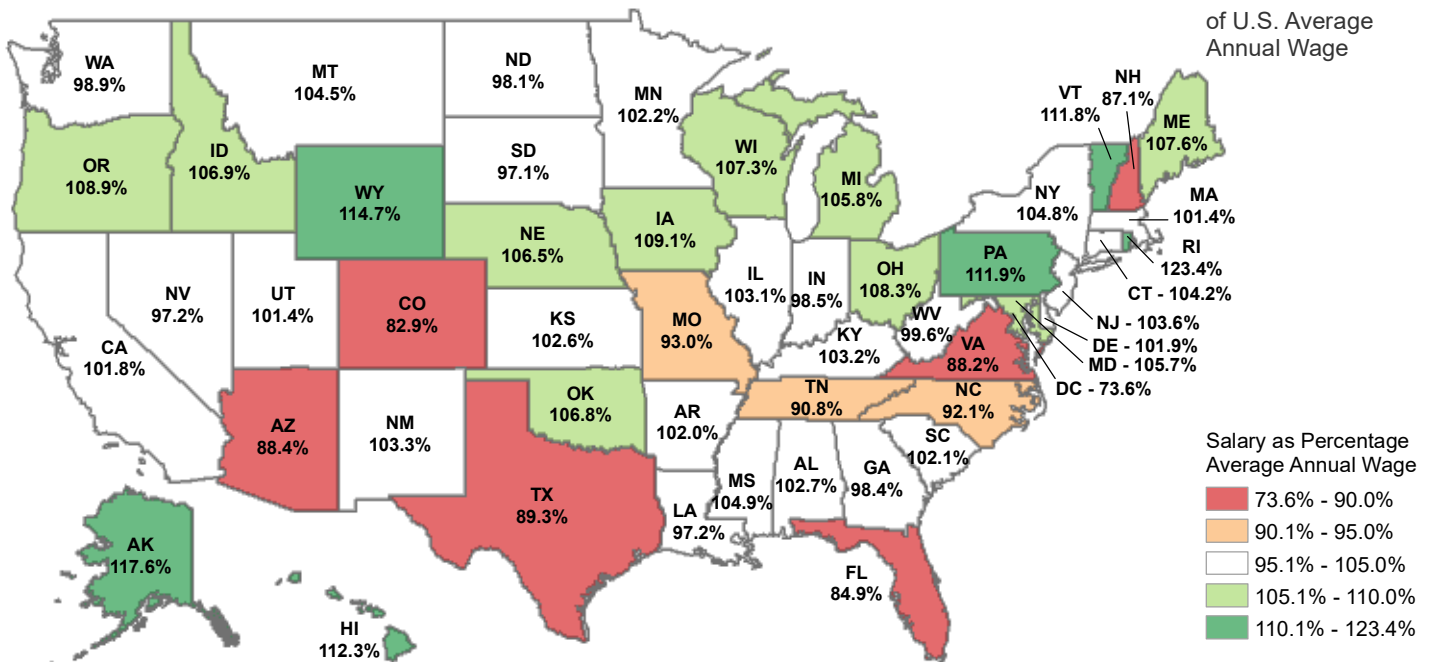

# Estimated Average Classroom Teacher Salary — 2021-2022

By State

**\$66,432**  
U.S. Average

As a Percentage of 2021 Average Annual Wage

**98.3%**  
of U.S. Average Annual Wage

Note: National averages are calculated by the National Education Association. Percentages are calculated by dividing average teacher salary by the state's average annual wage per employee.