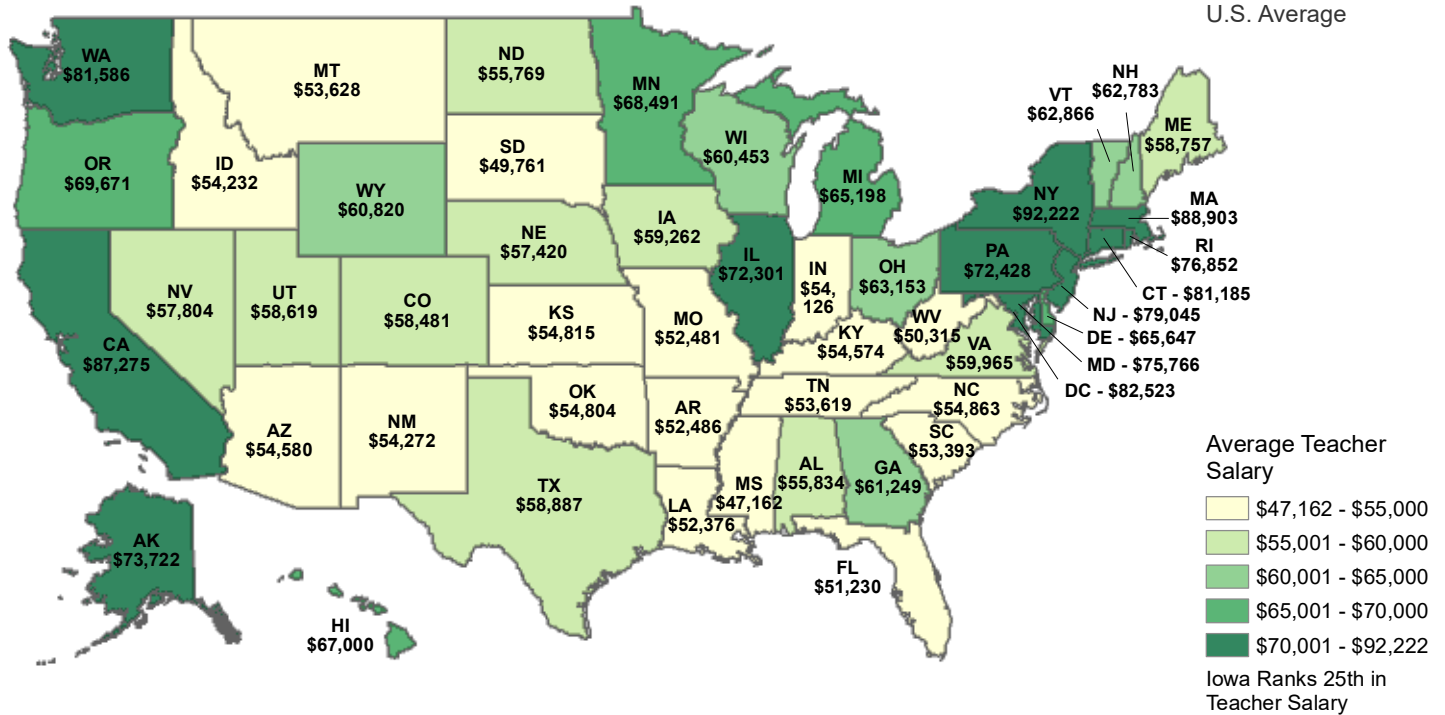

# Estimated Average Classroom Teacher Salary — 2021-2022

By State

**\$66,432**  
U.S. Average

As a Percentage of 2021 Average Annual Wage

**98.3%**  
of U.S. Average Annual Wage

Note: National averages are calculated by the National Education Association. Percentages are calculated by dividing average teacher salary by the state's average annual wage per employee.