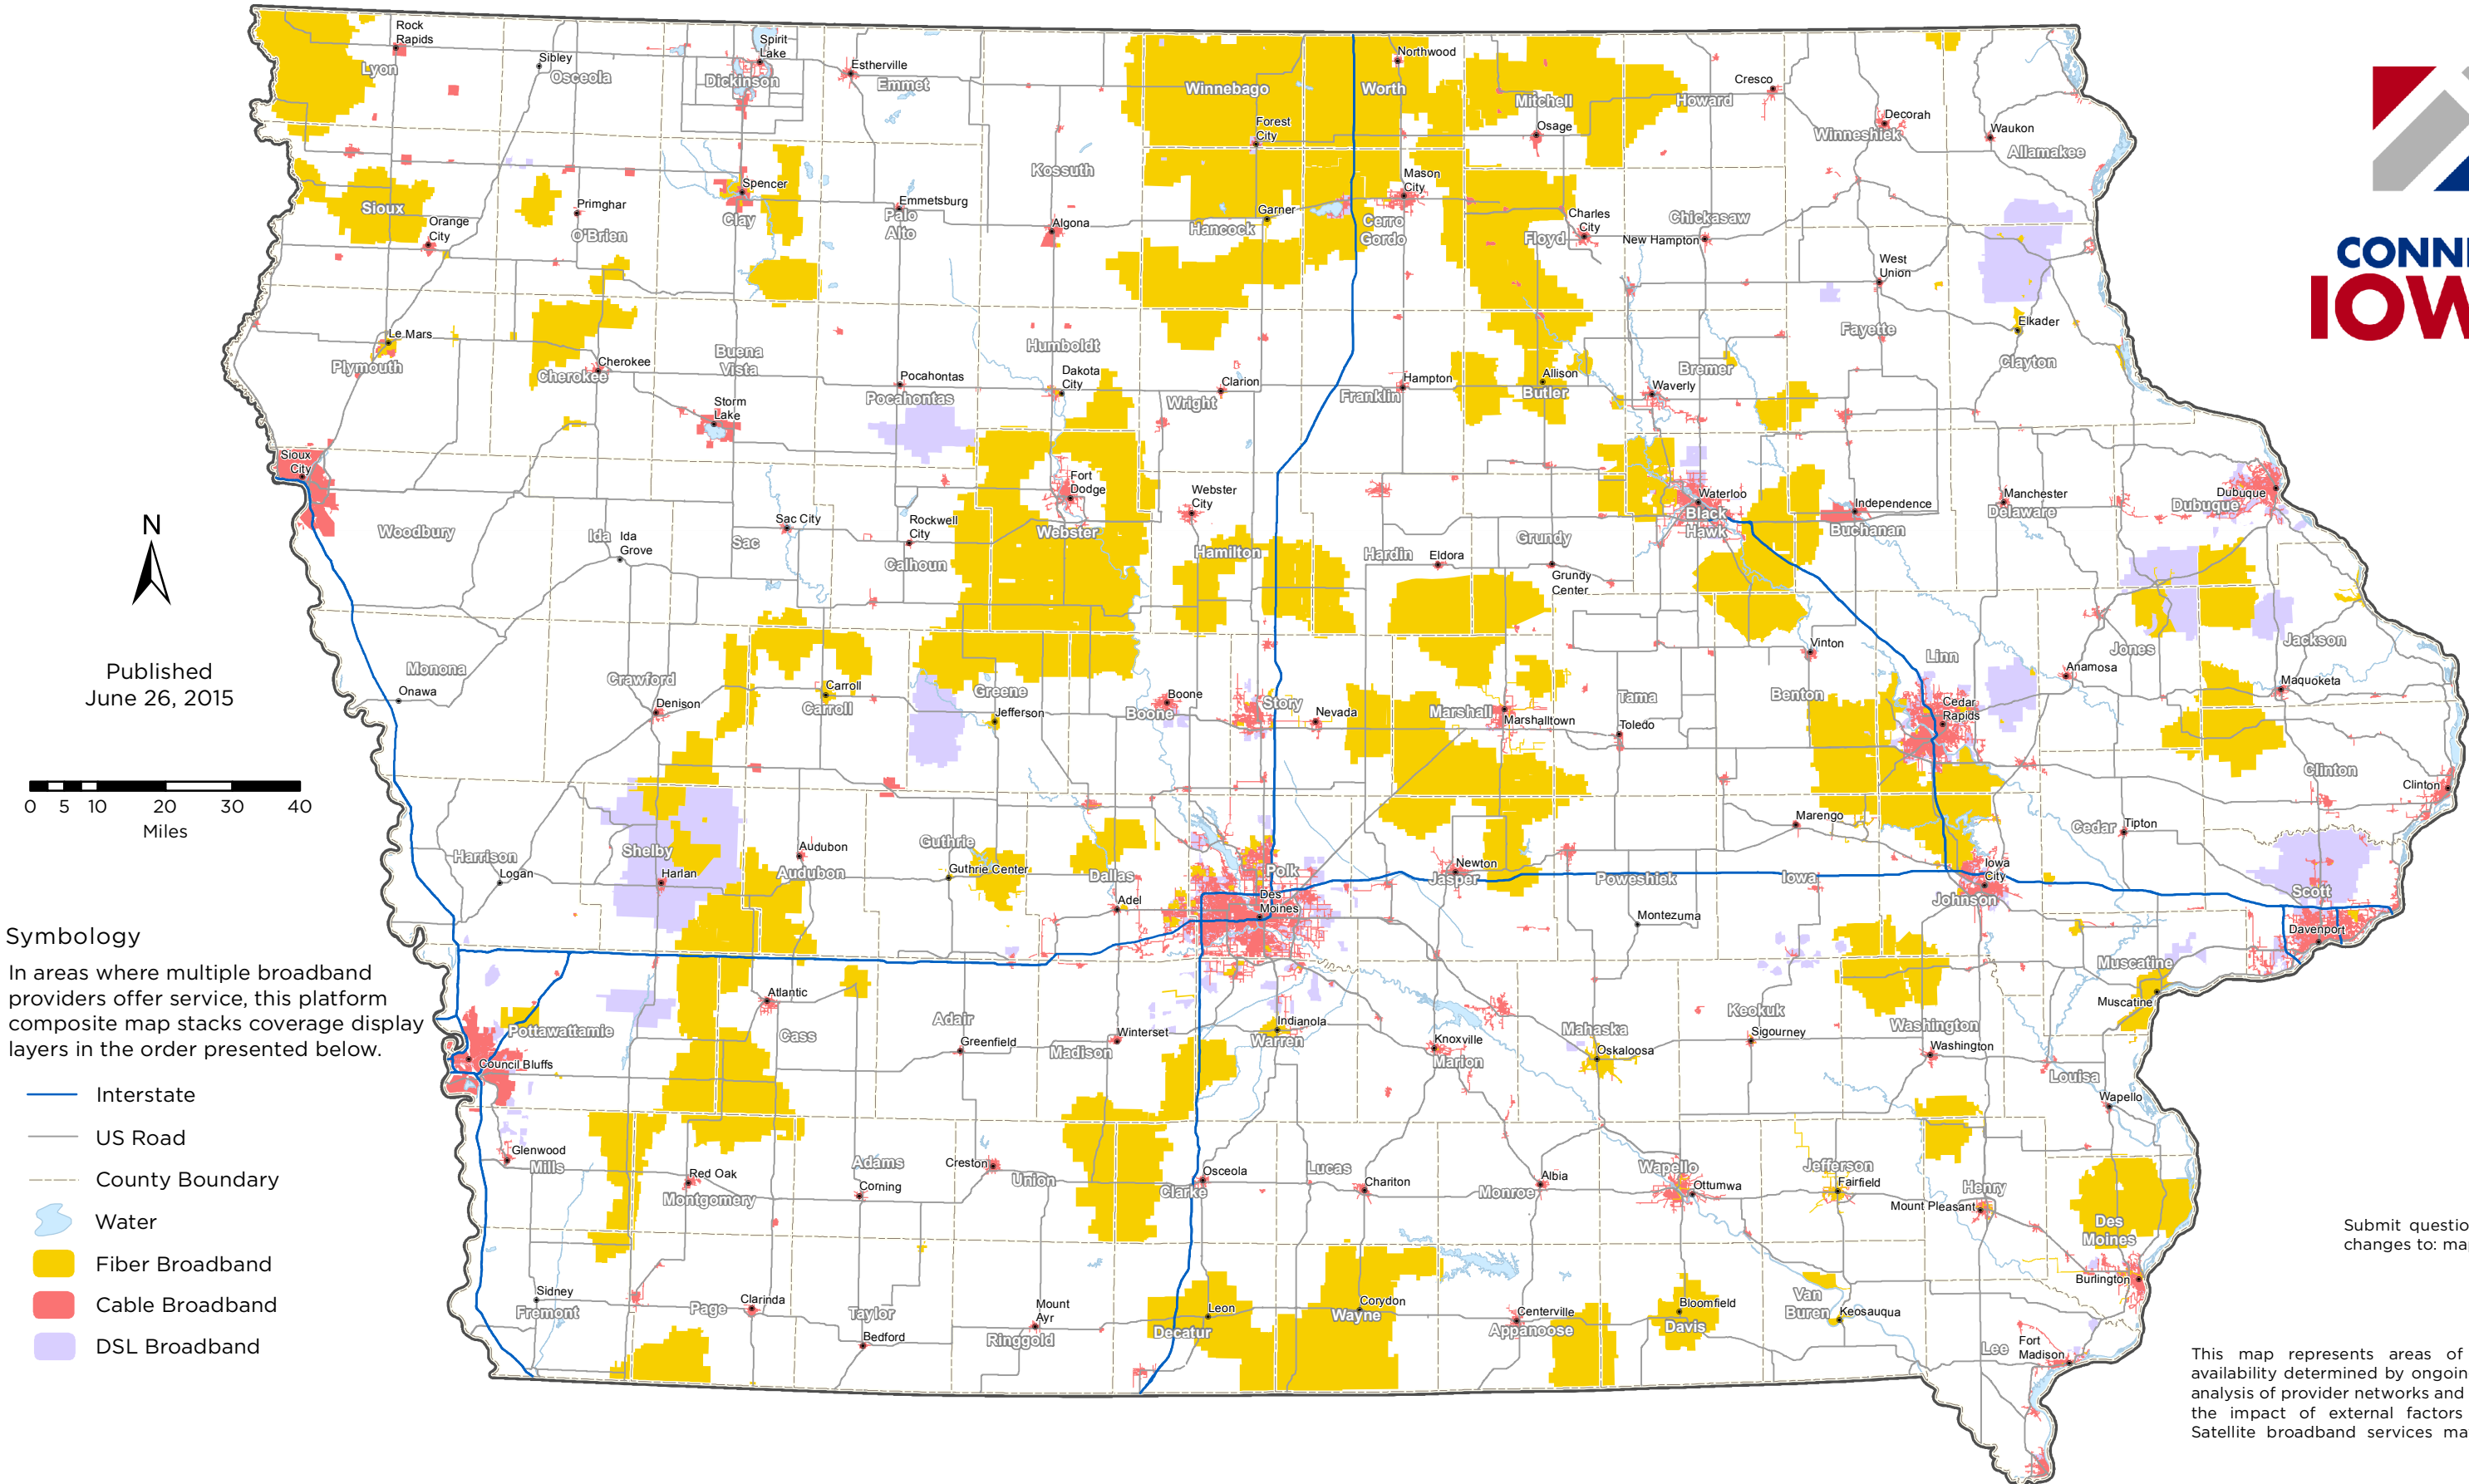

Broadband Service Inventory for the State of Iowa by Platform

Advertised Speeds of at Least 25 Mbps Downstream and 3 Mbps Upstream

Published June 26, 2015

Symbology

In areas where multiple broadband providers offer service, this platform composite map stacks coverage display layers in the order presented below.

- Interstate
- US Road
- - - County Boundary
- Water
- Yellow Fiber Broadband
- Red Cable Broadband
- Purple DSL Broadband

Submit questions or recommended changes to: maps@connectiowa.org

This map represents areas of broadband service availability determined by ongoing, in-depth technical analysis of provider networks and accommodations for the impact of external factors on service quality. Satellite broadband services may also be available.