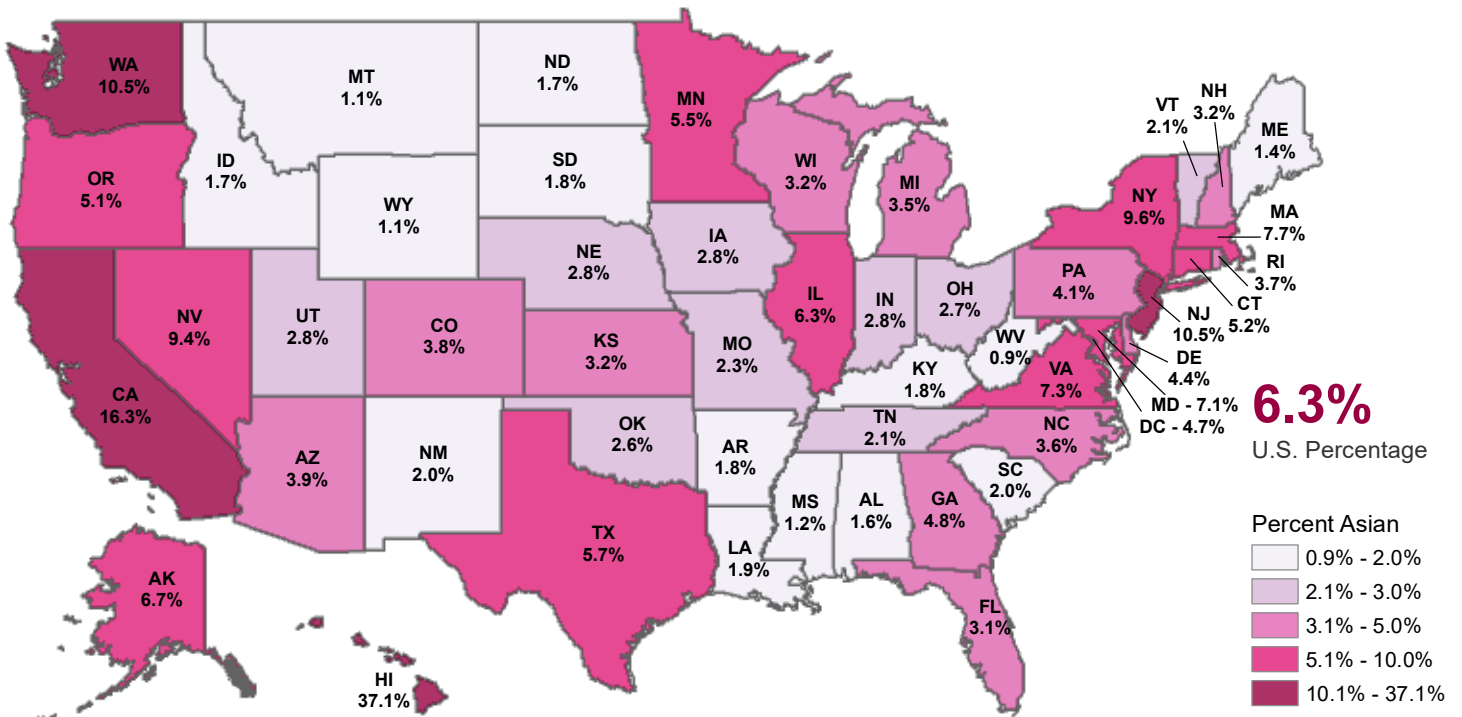

American Indian and Alaska Native Population — 2022 Estimate

Asian Population — 2022 Estimate

Source: U.S. Census Bureau, 2022 Population and Housing Estimate
 LSA Staff Contact: Michael Peters (515.281.6934) michael.peters@legis.iowa.gov