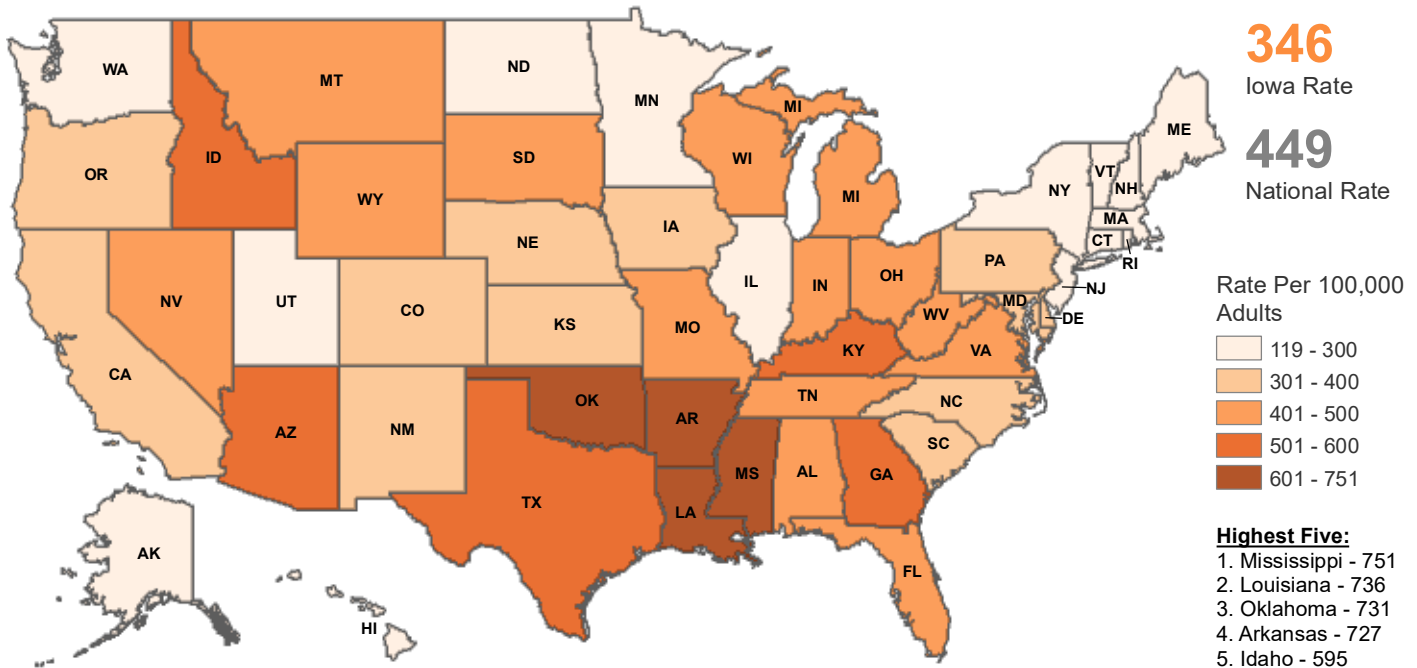

National Comparison of Adult Corrections Populations — CY 2021

Imprisonment Rate

Note: Counts are based on prisoners with sentences of more than a year under the jurisdiction of state or federal correctional officials. Imprisonment and supervision rates are per 100,000 U.S. residents age 18 or older.