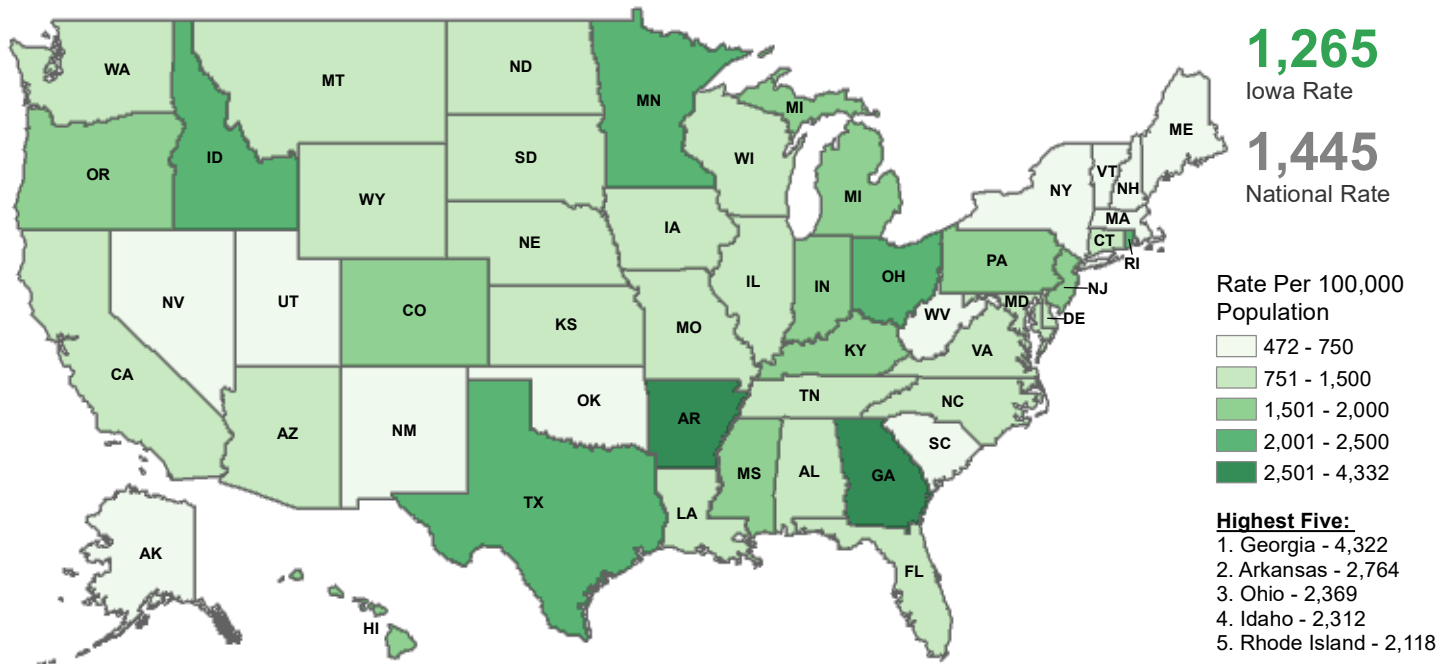

Rate of Offenders Under Community Supervision

Note: Community supervision includes offenders supervised on parole or probation.

Source: U.S. Department of Justice, Bureau of Justice Statistics
LSA Staff Contact: Isabel Waller (515.281.6561) isabel.waller@legis.iowa.gov