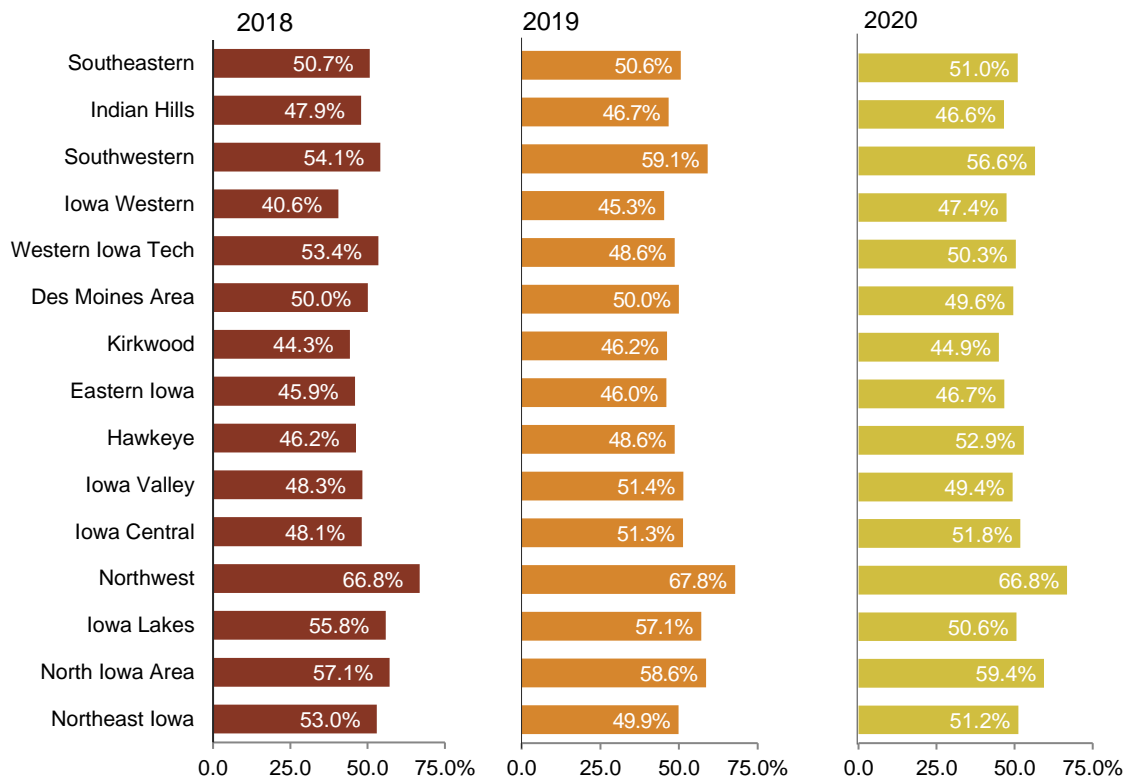

Community College Success Rates

Cohort Success Rates

2020 Cohort by Result

Note: The success rate is the percentage of students from a given cohort who either graduated with a two-year credential or transferred to a four-year college or university. A cohort consists of all the students who entered the college as freshmen in the year indicated.