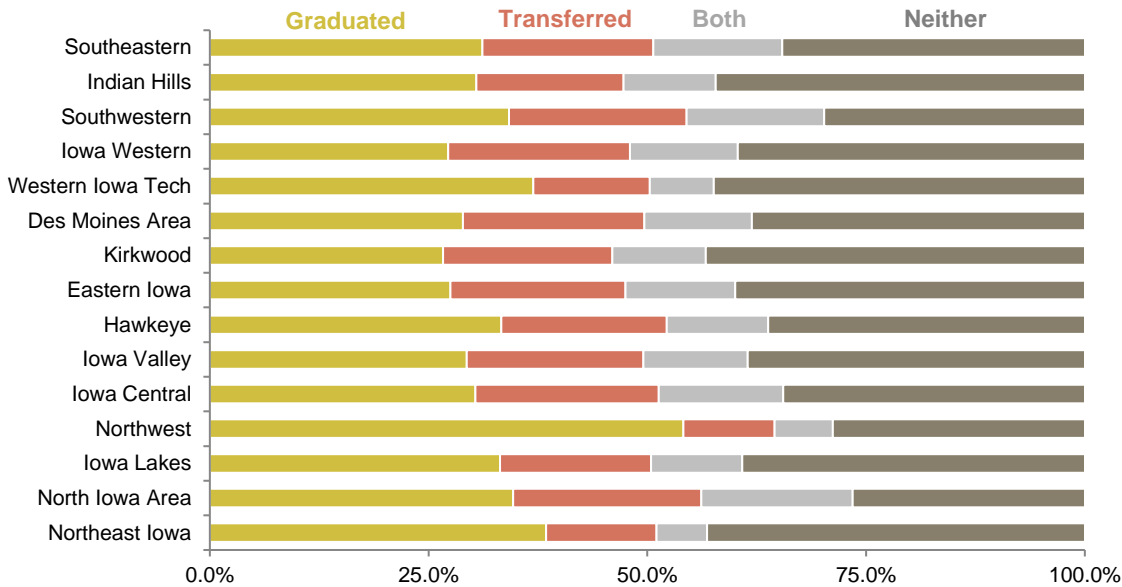

Community College Success Rates

Cohort Success Rates

2020 Cohort by Result

Note: The success rate is the percentage of students from a given cohort who either graduated with a two-year credential or transferred to a four-year college or university. A cohort consists of all the students who entered the college as freshmen in the year indicated.