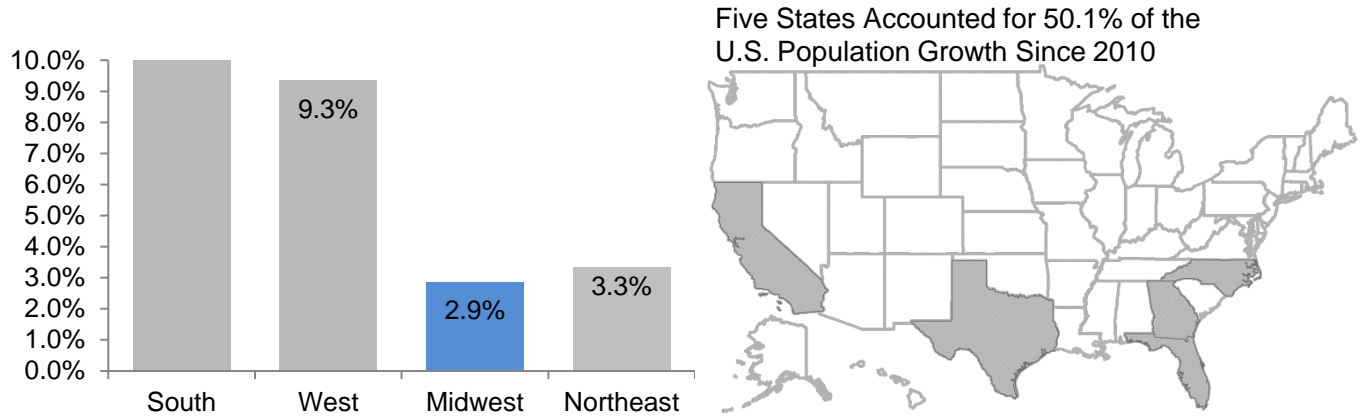

# National and Regional Comparison — 2020 Census Information

Iowa has an estimated **3,150,011** residents

An estimated increase of **103,656** since 2010

Sources: U.S. Census, 2020 Population Estimates; 2010 Decennial Census; LSA calculations  
 LSA Staff Contact: Adam Broich (515.281.8223) [adam.broich@legis.iowa.gov](mailto:adam.broich@legis.iowa.gov)