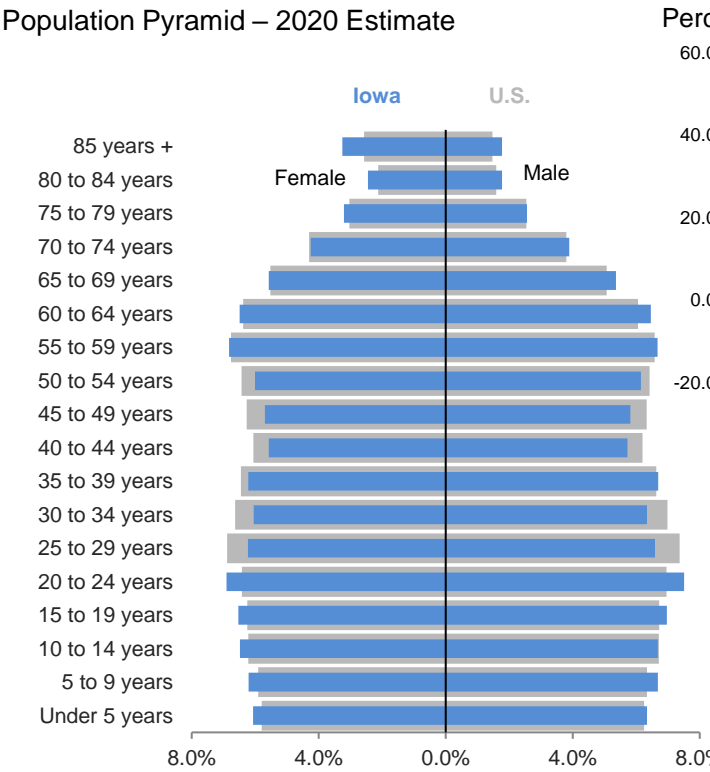

# National and Regional Comparison — 2020 Census Information

Iowa has an estimated **3,150,011** residents

An estimated increase of **103,656** since 2010

Sources: U.S. Census, 2020 Population Estimates; 2010 Decennial Census; LSA calculations  
 LSA Staff Contact: Adam Broich (515.281.8223) [adam.broich@legis.iowa.gov](mailto:adam.broich@legis.iowa.gov)