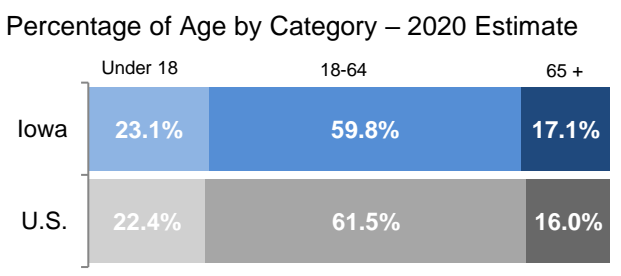

# National and Regional Comparison — 2020 Census Information

Iowa has an estimated **3,150,011** residents

An estimated increase of **103,656** since 2010

Sources: U.S. Census, 2020 Population Estimates; 2010 Decennial Census; LSA calculations  
 LSA Staff Contact: Adam Broich (515.281.8223) [adam.broich@legis.iowa.gov](mailto:adam.broich@legis.iowa.gov)