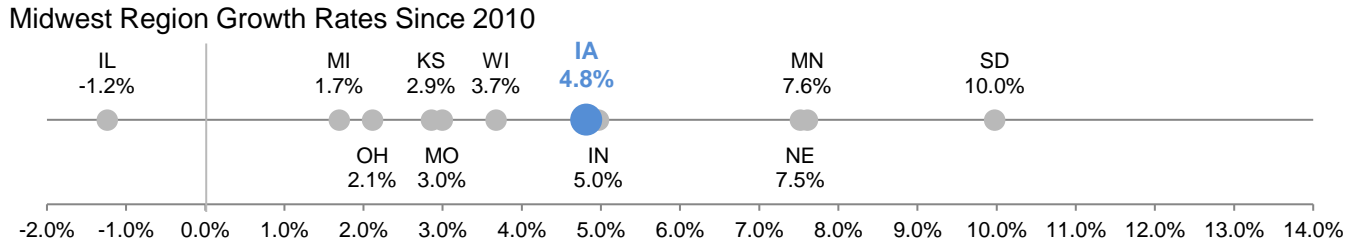

# National and Regional Comparison — 2020 Census Information

Iowa has an estimated **3,150,011** residents

An estimated increase of **103,656** since 2010

Sources: U.S. Census, 2020 Population Estimates; 2010 Decennial Census; LSA calculations  
 LSA Staff Contact: Adam Broich (515.281.8223) [adam.broich@legis.iowa.gov](mailto:adam.broich@legis.iowa.gov)