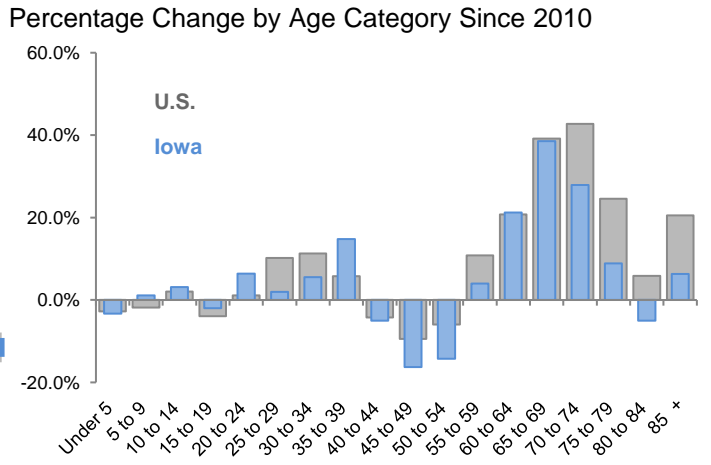

# National and Regional Comparison — 2020 Census Information

Iowa has an estimated **3,150,011** residents

An estimated increase of **103,656** since 2010

Sources: U.S. Census, 2020 Population Estimates; 2010 Decennial Census; LSA calculations  
 LSA Staff Contact: Adam Broich (515.281.8223) [adam.broich@legis.iowa.gov](mailto:adam.broich@legis.iowa.gov)