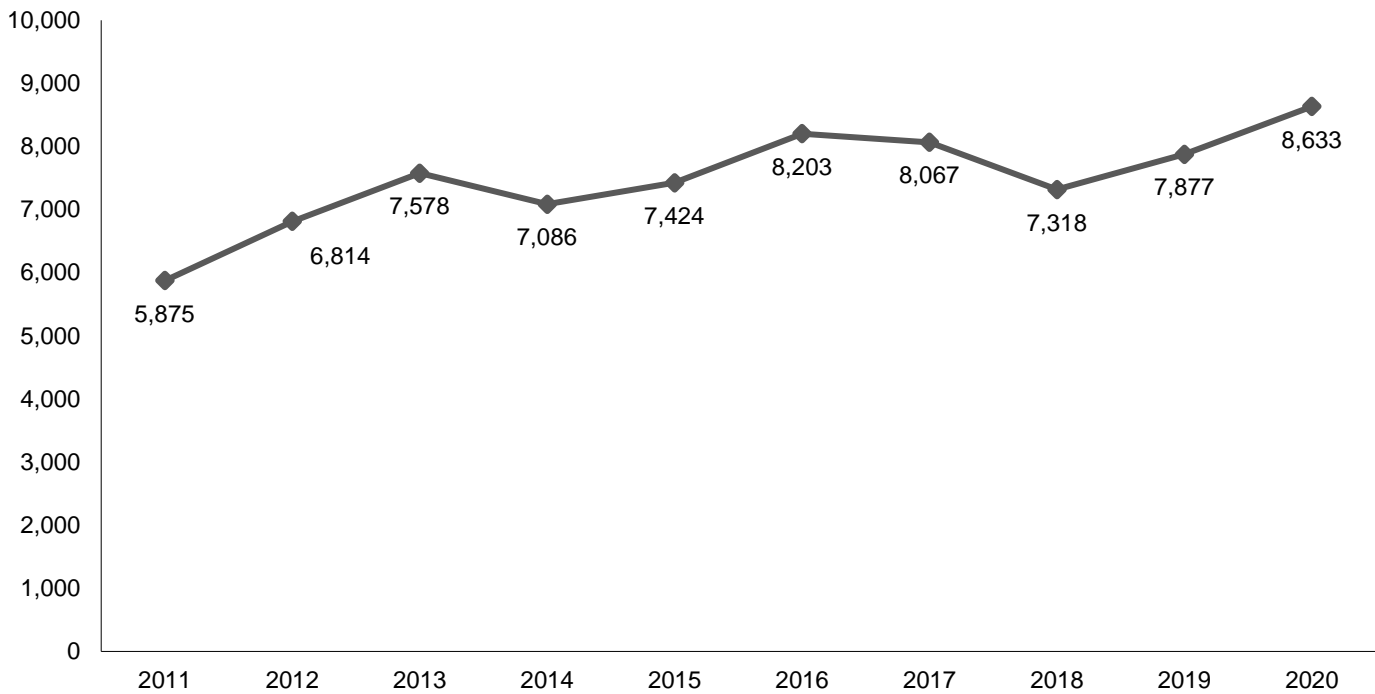

Iowa Single Unit Housing Permits Issued By Calendar Year

Total Value of Iowa Single Unit Housing Permits Issued By Calendar Year