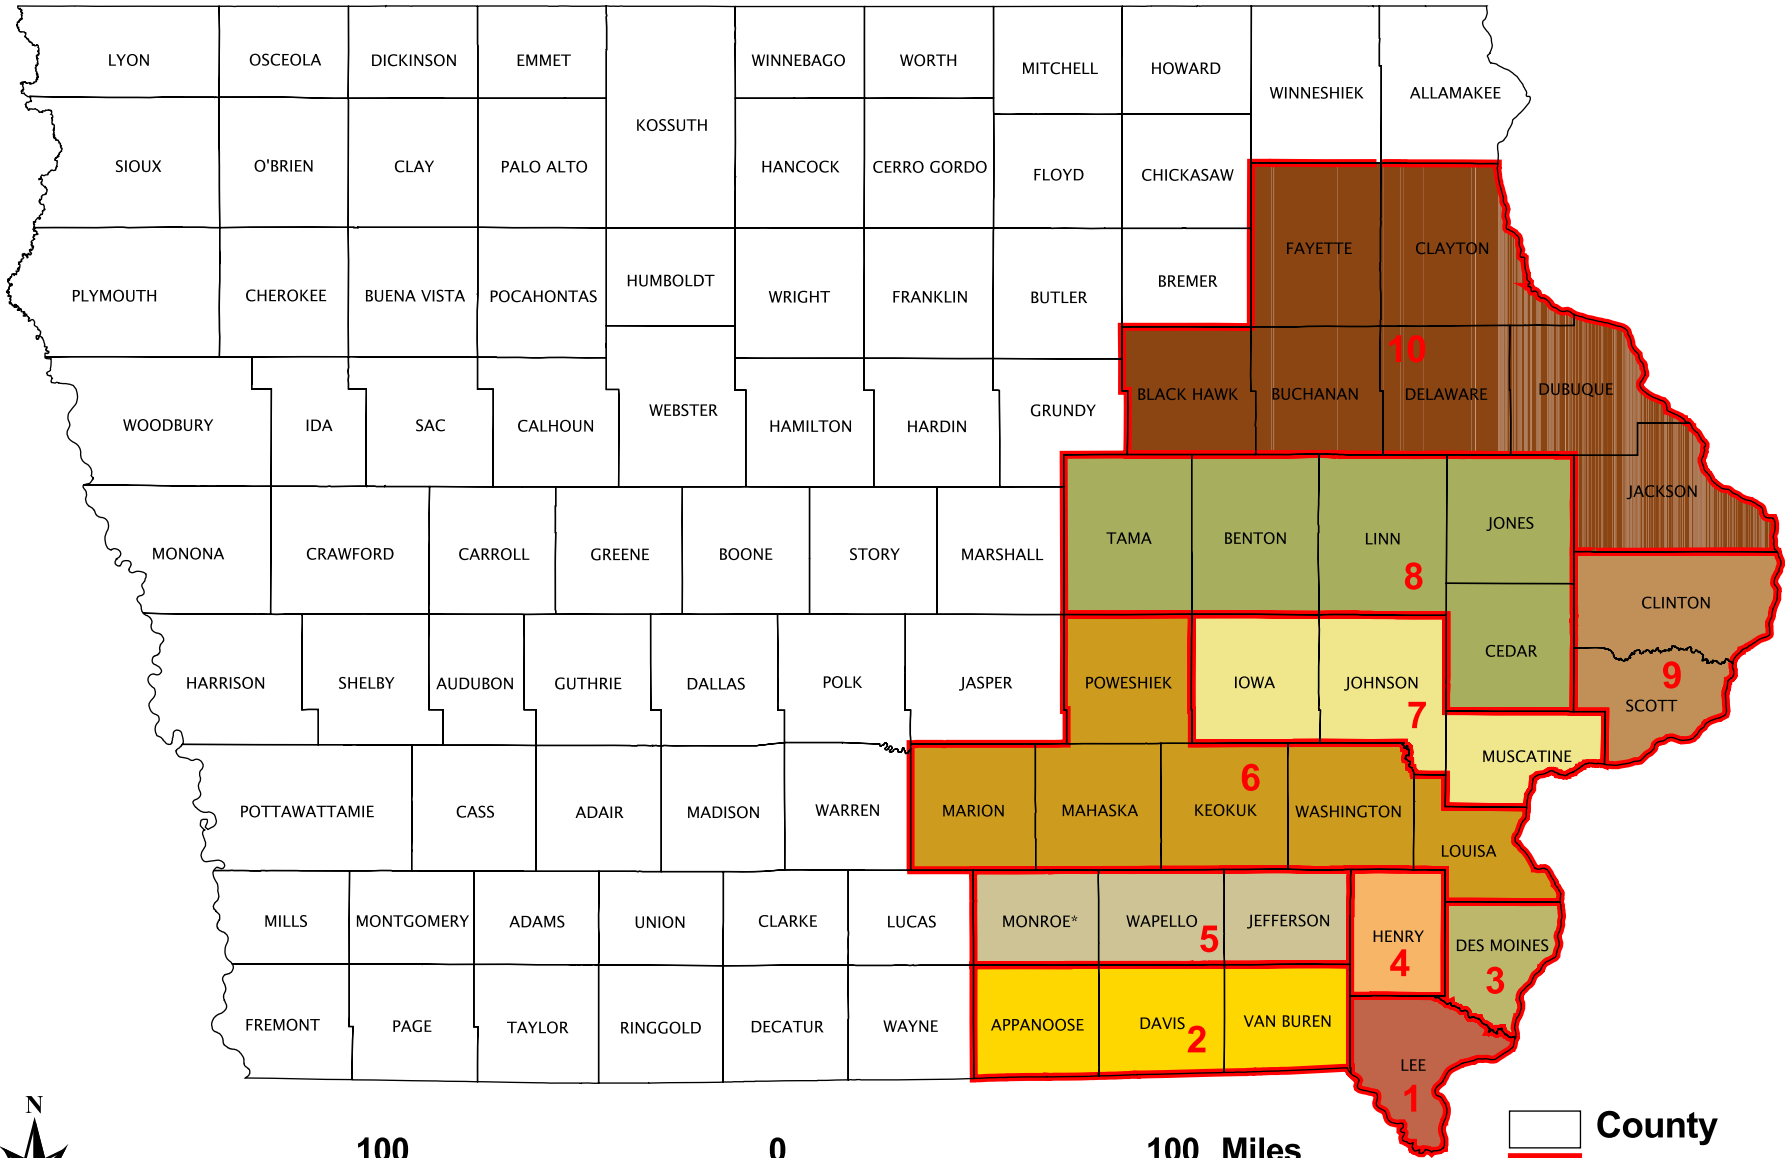

# Iowa Territory Council Districts 1845-1846

**County**  
 **Council District**

NOTE: Districts used for 7th & 8th Legislative Assemblies.  
 \* Kishkekosh County was renamed Monroe County in 1846.