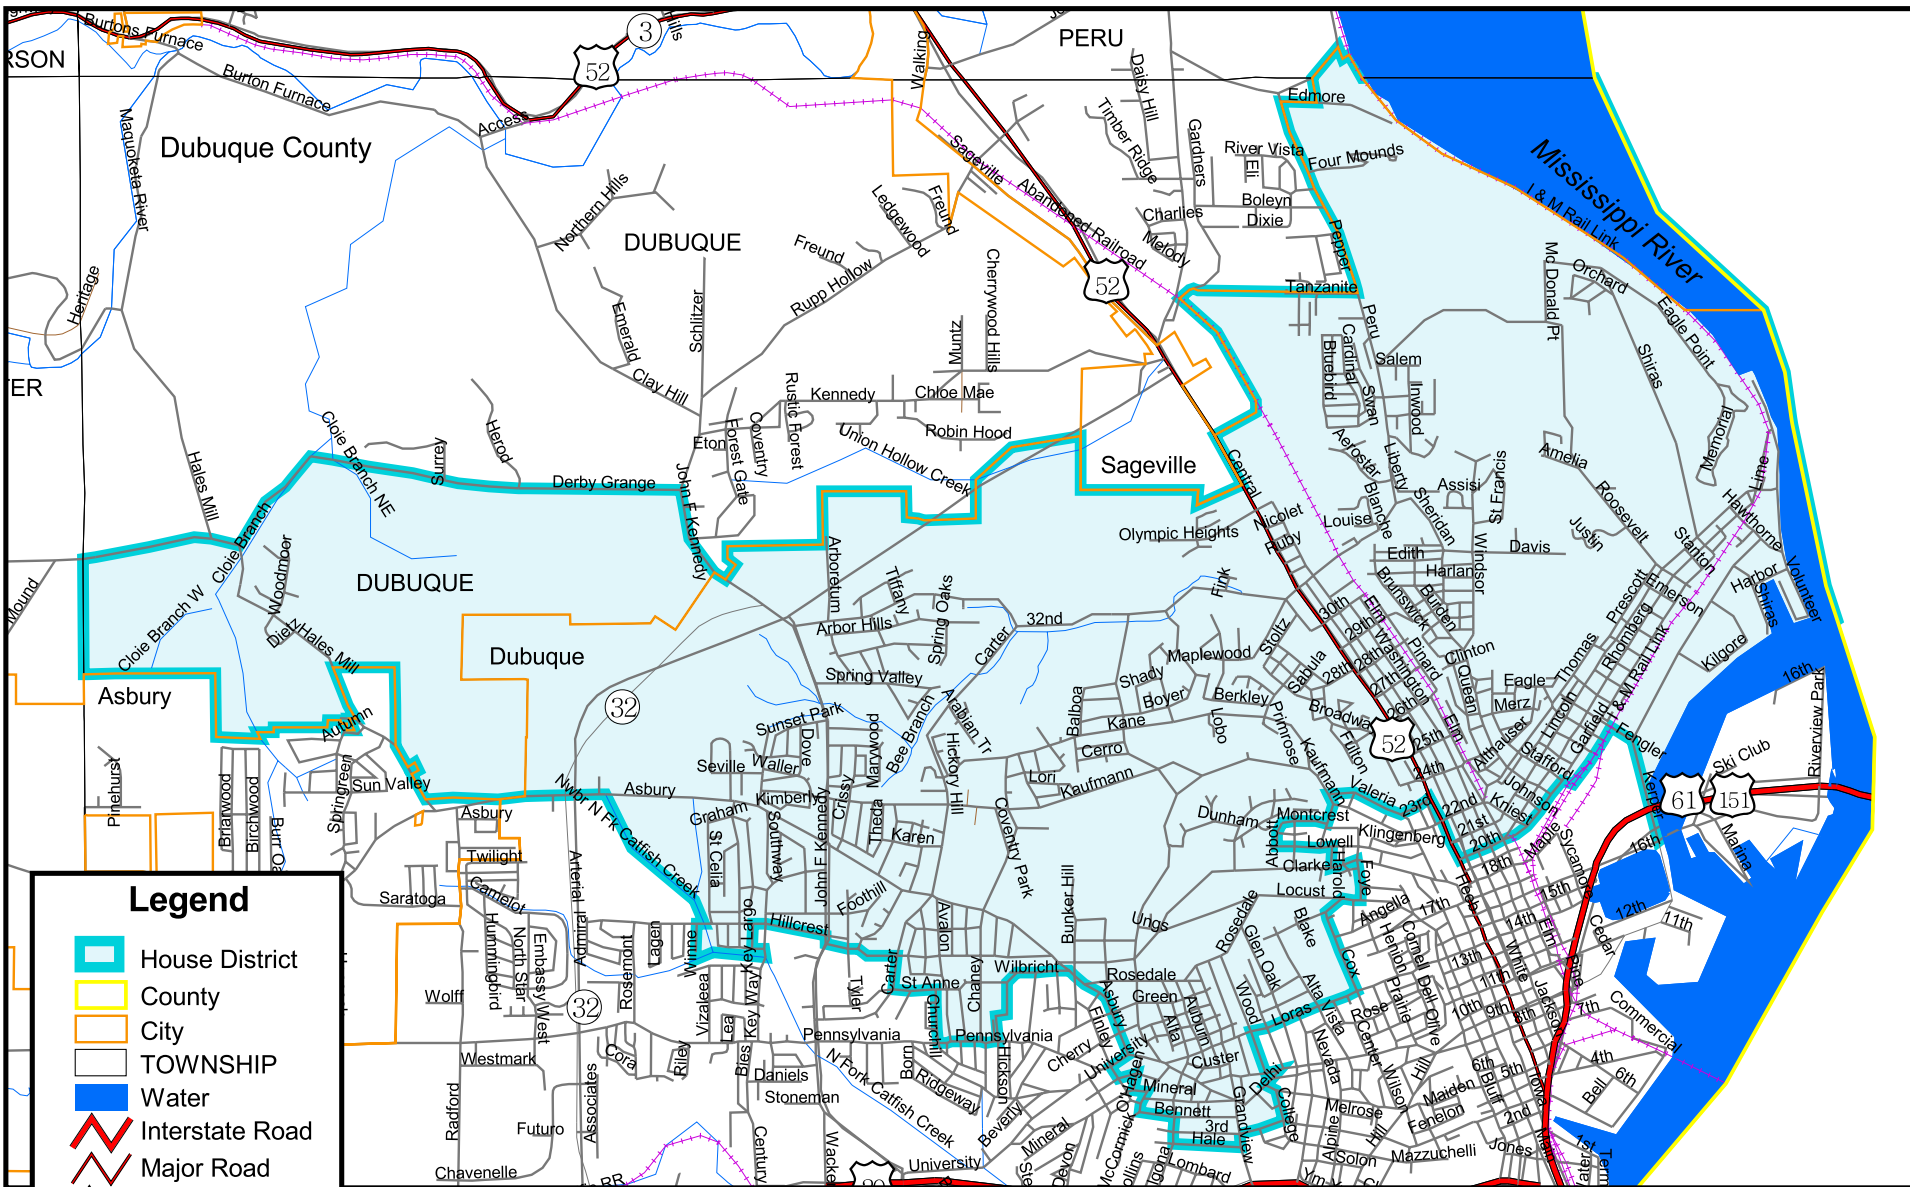

Iowa House of Representatives District 27

(Effective Beginning with the Elections in 2002 for the 80th General Assembly)

Legend

- House District
- County
- City
- TOWNSHIP
- Water
- Interstate Road
- Major Road
- Primary Road
- Local Road
- Railroad

Prepared by the Legislative Service Bureau using Jan. 1, 2000, U.S. Census Bureau geographic information.