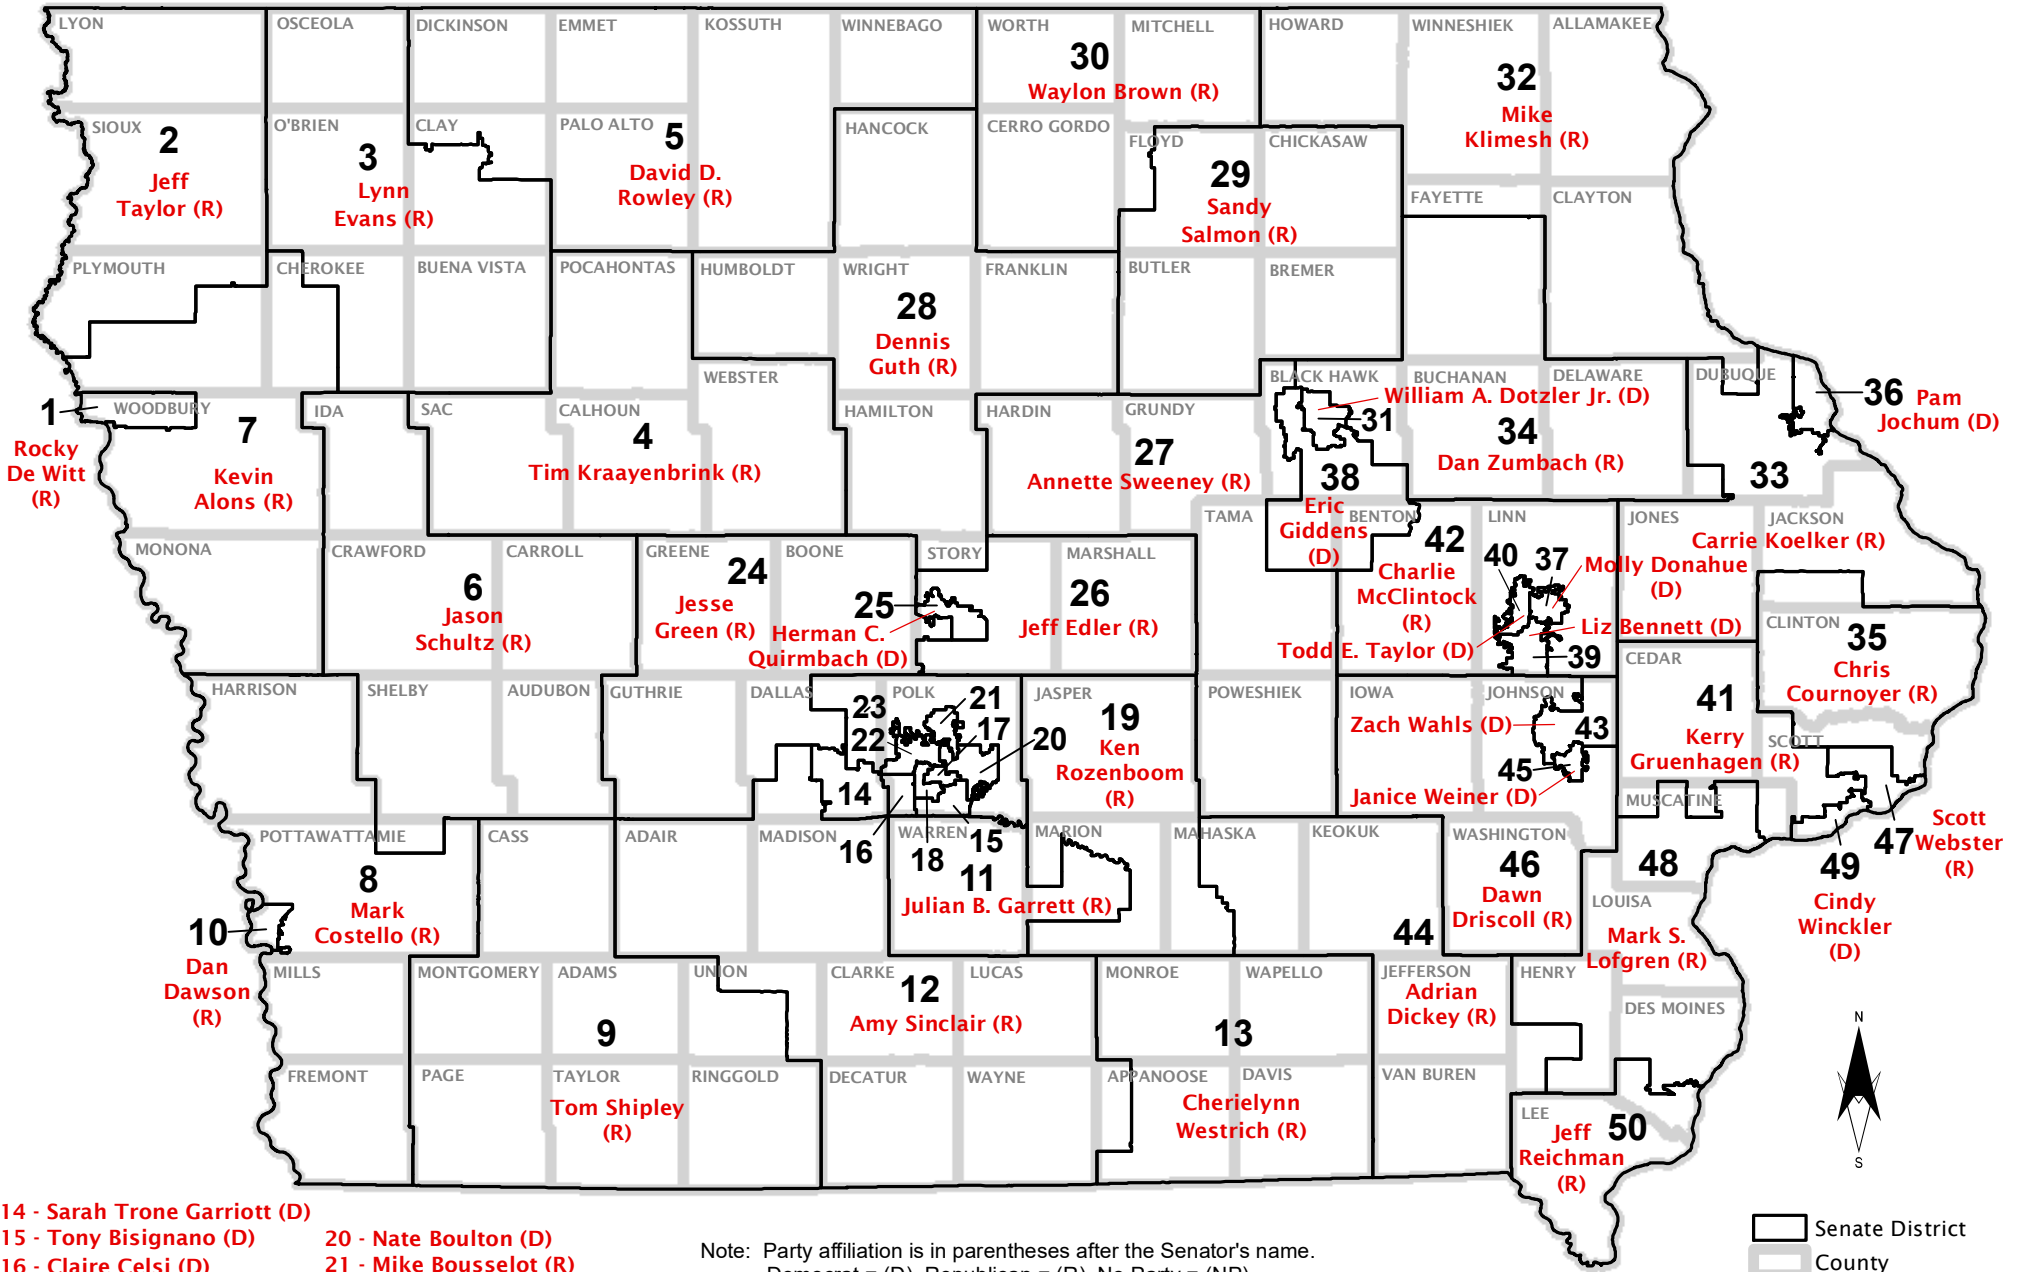

IOWA SENATE DISTRICTS

The 90th General Assembly (2023-2024)

Note: Party affiliation is in parentheses after the Senator's name.
Democrat = (D), Republican = (R), No Party = (NP)

Senate District
County