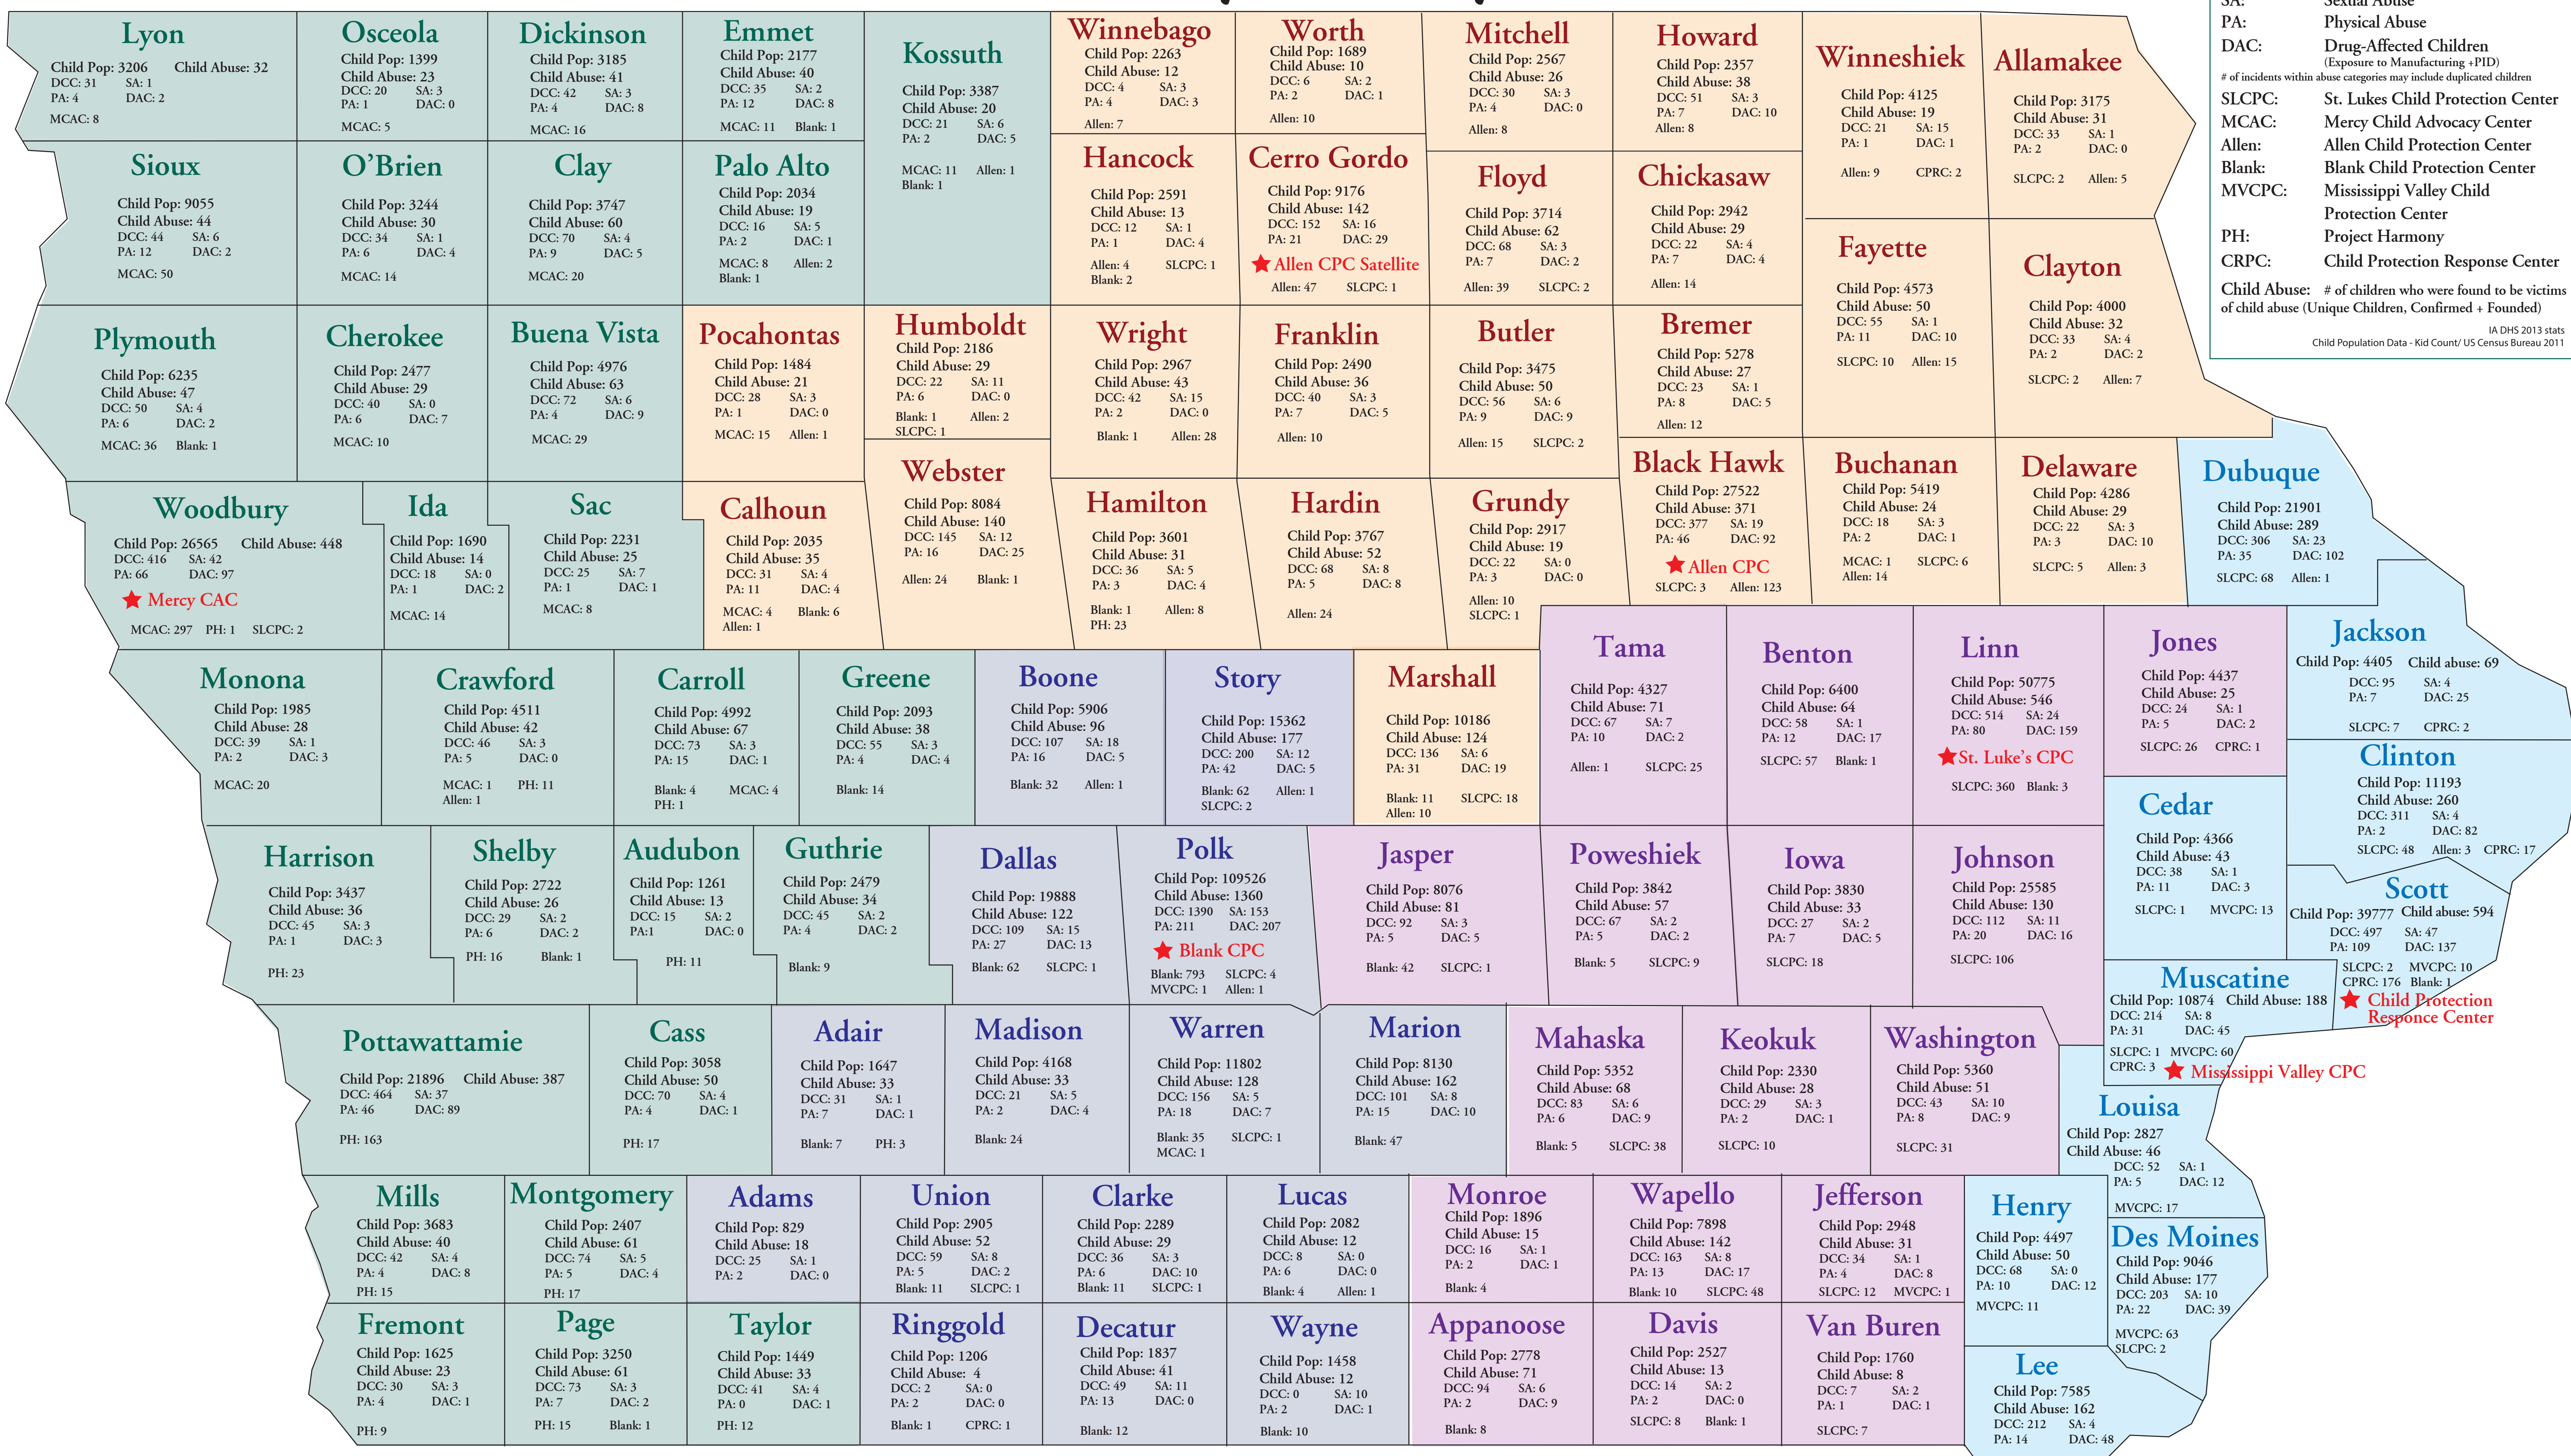

Iowa Child Abuse Statistics by County 2016 (calendar year)

KEY

DCC: Denial of Critical Care
 SA: Sexual Abuse
 PA: Physical Abuse
 DAC: Drug-Affected Children (Exposure to Manufacturing +PID)
 # of incidents within abuse categories may include duplicated children

SLCPC: St. Lukes Child Protection Center
 MCAC: Mercy Child Advocacy Center
 Allen: Allen Child Protection Center
 Blank: Blank Child Protection Center
 MVCPC: Mississippi Valley Child Protection Center
 PH: Project Harmony
 CRPC: Child Protection Response Center

Child Abuse: # of children who were found to be victims of child abuse (Unique Children, Confirmed + Founded)

IA DHS 2013 stats
 Child Population Data - Kid Count/ US Census Bureau 2011

CAC/CPC Statewide Stat: Human Trafficking = 16 Dependent Adult Abuse = 37