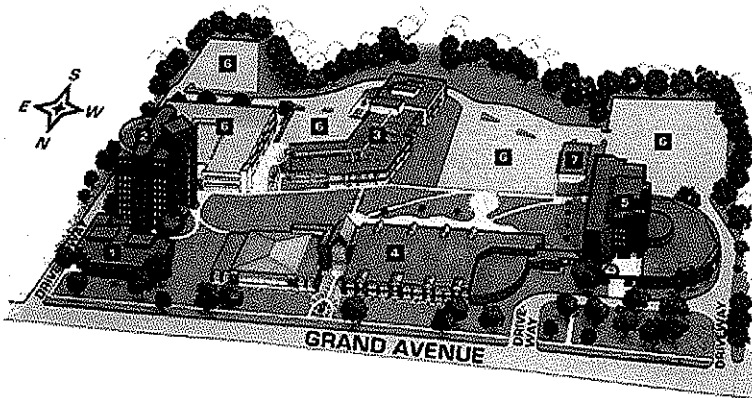

Campus Map and Directions

Des Moines University is located on a 22-acre campus in the heart of Des Moines, Iowa. Just west of downtown on Grand Avenue, the University is located in one of Des Moines' most prestigious neighborhoods. The campus is in a historic neighborhood filled with tree-lined streets and gracious older homes and businesses. Its central location makes it easy to access the rest of the city and outlying communities. The campus is close to the Des Moines International Airport, located on the bus line and just blocks from local shopping and

3200 Grand Avenue Des Moines, Iowa

1. Olsen Medical Education Center (MEC)
2. Des Moines University Clinic
3. Richard M. Ryan Hall
4. Student Education Center (SEC)
 - Enrollment Management Offices
 - Summerfield's Cafe
 - Library
 - Bookstore
5. Academic Center
 - Accounting
 - Registrar's Office
 - Financial Aid
 - Student Services
6. Parking areas
7. Munroe Building