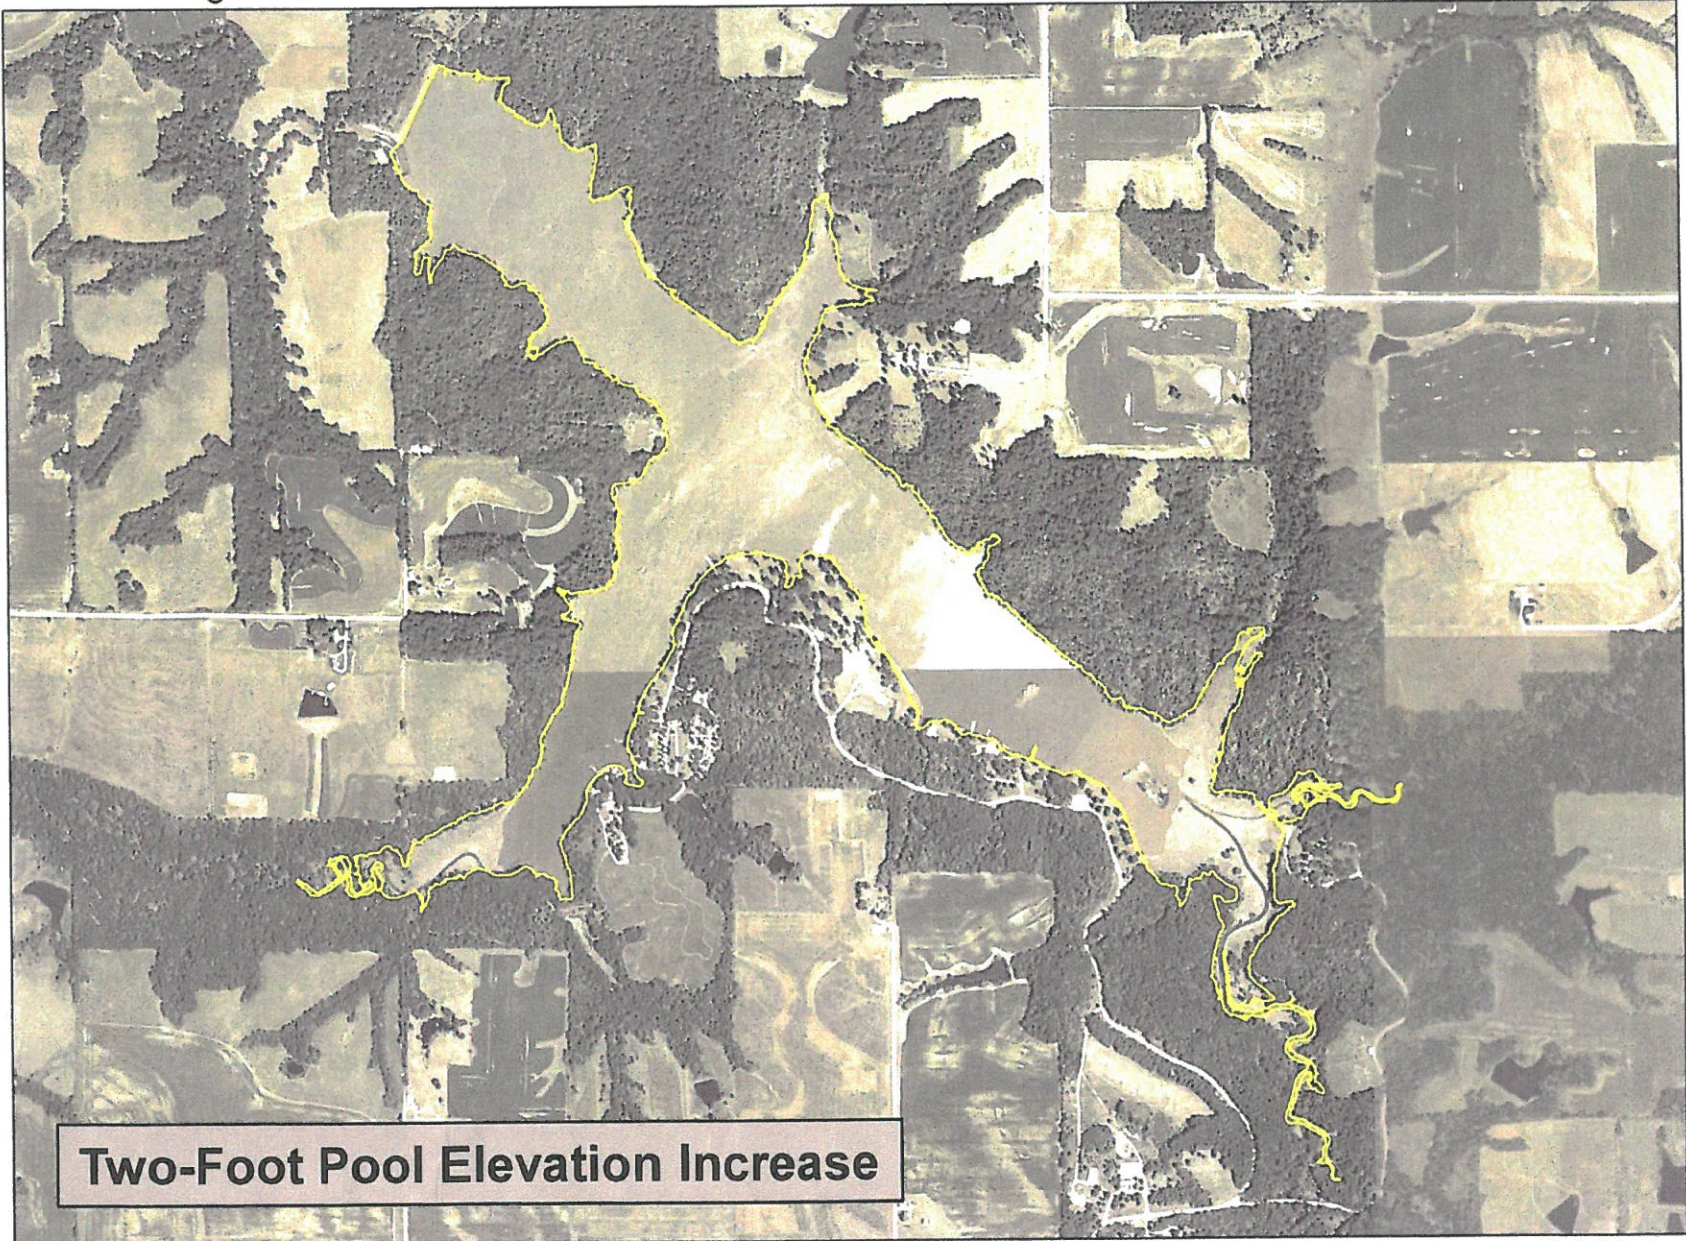

*Lake Darling (1950)*

*302 acres*

Lake Darling - 658' Water Level

**Two-Foot Pool Elevation Increase**