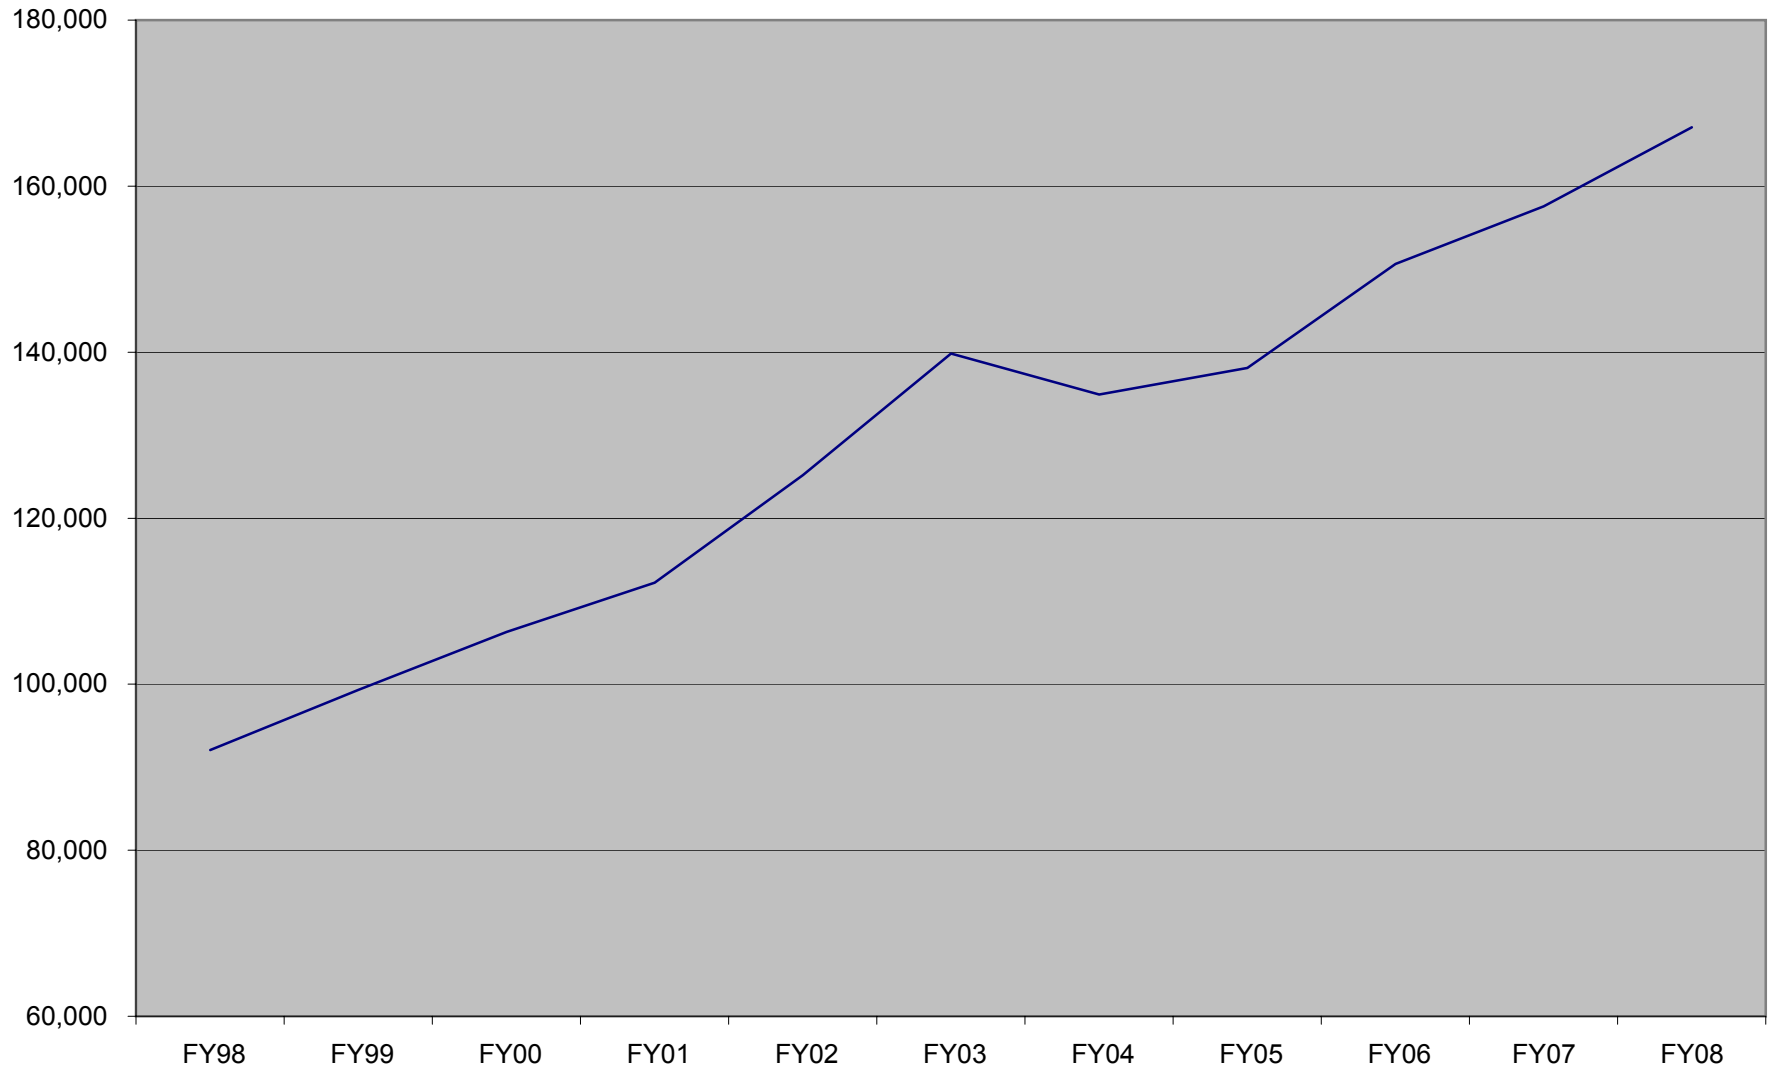

Local Option Sales Tax Revenues in Thousands

Local Option Sales Tax

Payment History

Payment Date:

Co#	Code	Jurisdiction	Effective
42	42-02	Ackley	01/01/97
01	01-02	Adair	01/01/06
88	88-02	Afton	07/01/05
90	90-04	Agency	07/01/98
92	92-06	Ainsworth	07/01/02
75	75-02	Akron	01/01/02
11	11-03	Albert City	07/01/91
68	68-01	Albia	01/01/04
64	64-03	Albion	07/01/00
57	57-12	Alburnette	01/01/02
42	42-04	Alden	04/01/96
35	35-05	Alexander	01/01/01
55	55-01	Algona	07/01/99
12	12-05	Allison	01/01/97
11	11-02	Alta	10/01/95
19	19-05	Alta Vista	04/01/97
84	84-02	Alton	10/01/95
60	60-07	Alvord	10/01/96
85	85-01	Ames	01/01/87
53	53-01	Anamosa	01/01/99
23	23-08	Andover	10/01/89
49	49-05	Andrew	01/01/95
15	15-02	Anita	01/01/97
97	97-03	Anthon	10/01/88
12	12-06	Aplington	01/01/97
14	14-06	Arcadia	01/01/03
71	71-07	Archer	01/01/96
12	12-09	Aredale	01/01/97
24	24-07	Arion	01/01/99
88	88-04	Arispe	07/01/05
33	33-04	Arlington	01/01/95
32	32-02	Armstrong	01/01/98
30	30-03	Arnolds Park	01/01/98
31	31-06	Asbury	04/01/88
24	24-08	Aspinwall	01/01/99
70	70-04	Atalissa	07/01/94
15	15-01	Atlantic	10/01/97
81	81-07	Auburn	01/01/06
05	05-01	Audubon	07/01/01
18	18-03	Aurelia	07/01/96
10	10-07	Aurora	10/01/95
78	78-02	Avoca	01/01/95
74	74-05	Ayrshire	04/01/00
94	94-07	Badger	01/01/01
39	39-07	Bagley	01/01/04