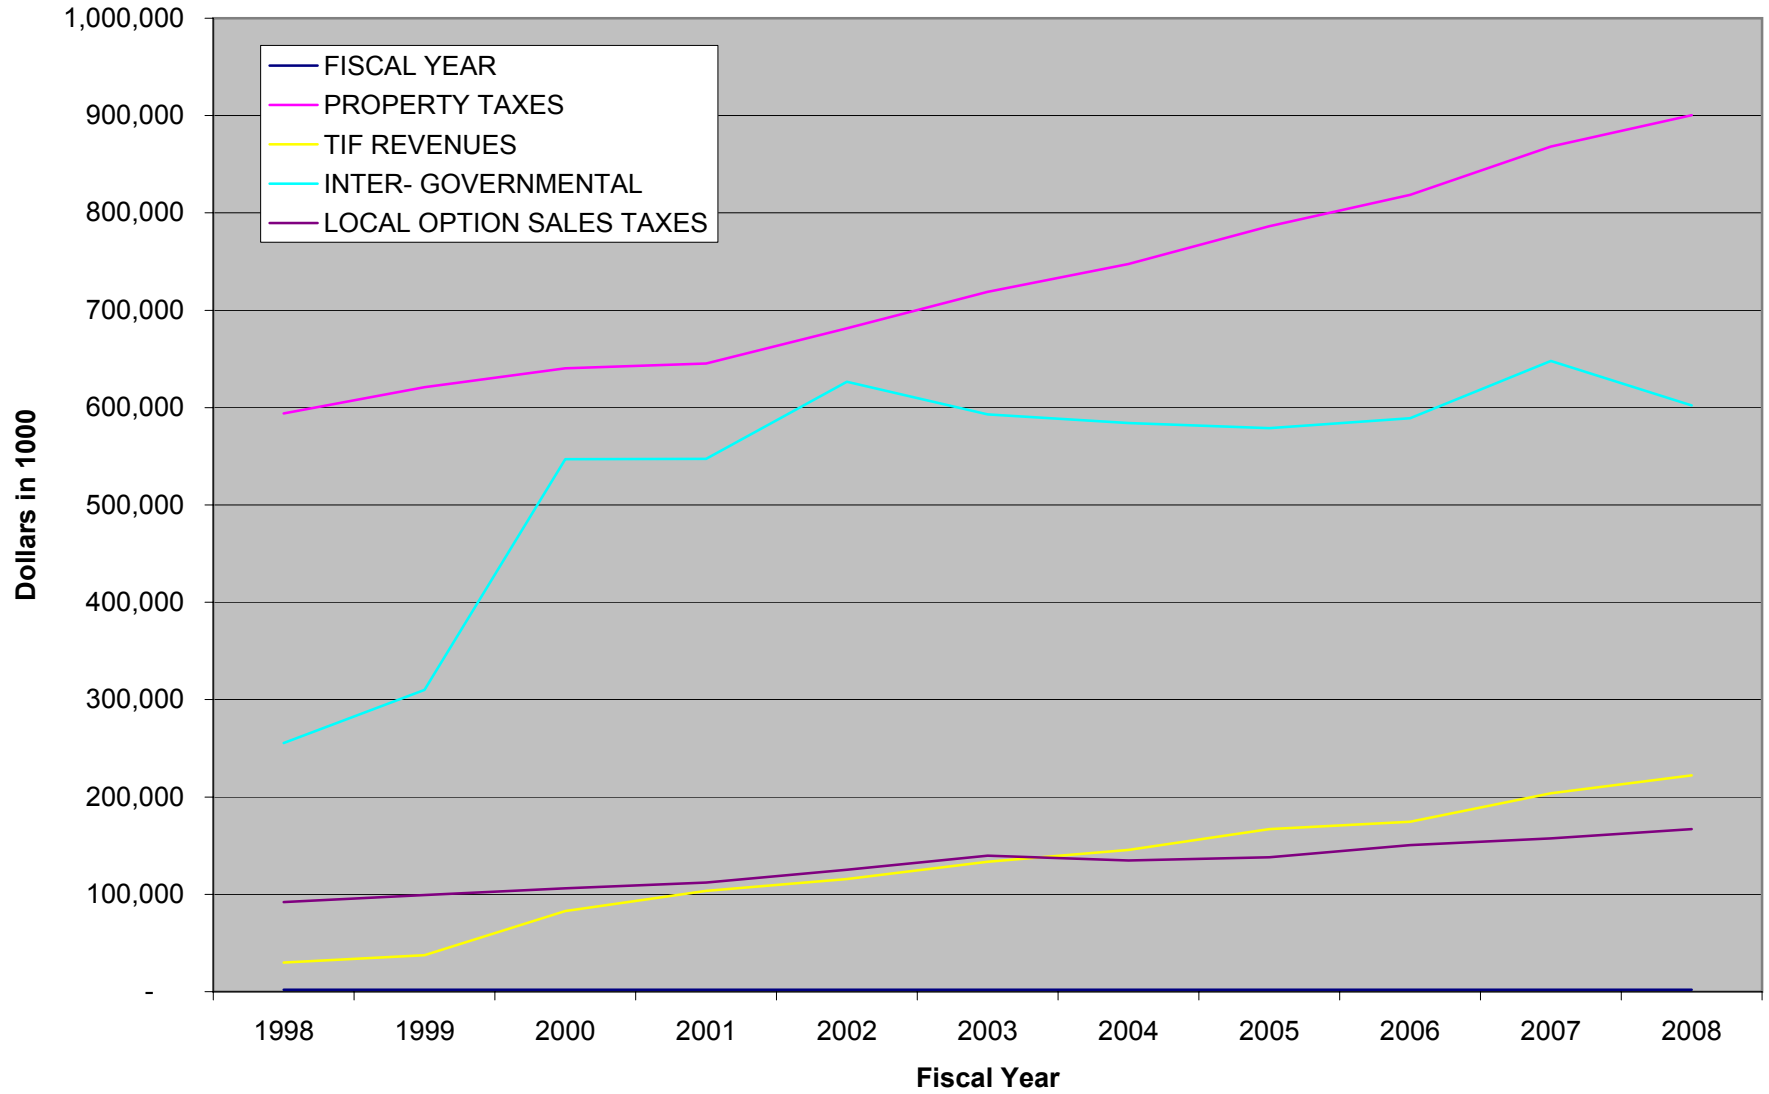

City Revenue Comparison

FISCAL YEAR	PROPERTY TAXES	TIF REVENUES	INTER-GOVERNMENTAL	LOST	PROPERTY TAXES	TIF REVENUES	INTER-GOVERNMENTAL	LOCAL OPTION SALES TAXES
1998	594,023,350	29,964,742	255,395,273	92,071,240	594,023	29,965	255,395	92,071
1999	620,914,297	37,537,750	310,041,323	99,302,960	620,914	37,538	310,041	99,303
2000	640,423,738	82,965,208	547,170,755	106,314,912	640,424	82,965	547,171	106,315
2001	645,449,367	103,619,701	547,397,238	112,244,070	645,449	103,620	547,397	112,244
2002	681,415,629	115,758,629	626,503,778	125,183,150	681,416	115,759	626,504	125,183
2003	718,832,677	133,626,480	593,155,898	139,826,449	718,833	133,626	593,156	139,826
2004	747,672,289	145,672,326	584,193,606	134,909,864	747,672	145,672	584,194	134,910
2005	786,238,666	166,946,852	578,943,526	138,085,489	786,239	166,947	578,944	138,085
2006	818,382,888	174,688,589	589,074,032	150,619,601	818,383	174,689	589,074	150,620
2007	868,263,811	203,690,740	648,007,512	157,546,278	868,264	203,691	648,008	157,546
2008	900,304,973	222,307,188	602,159,257	167,095,557	900,305	222,307	602,159	167,096