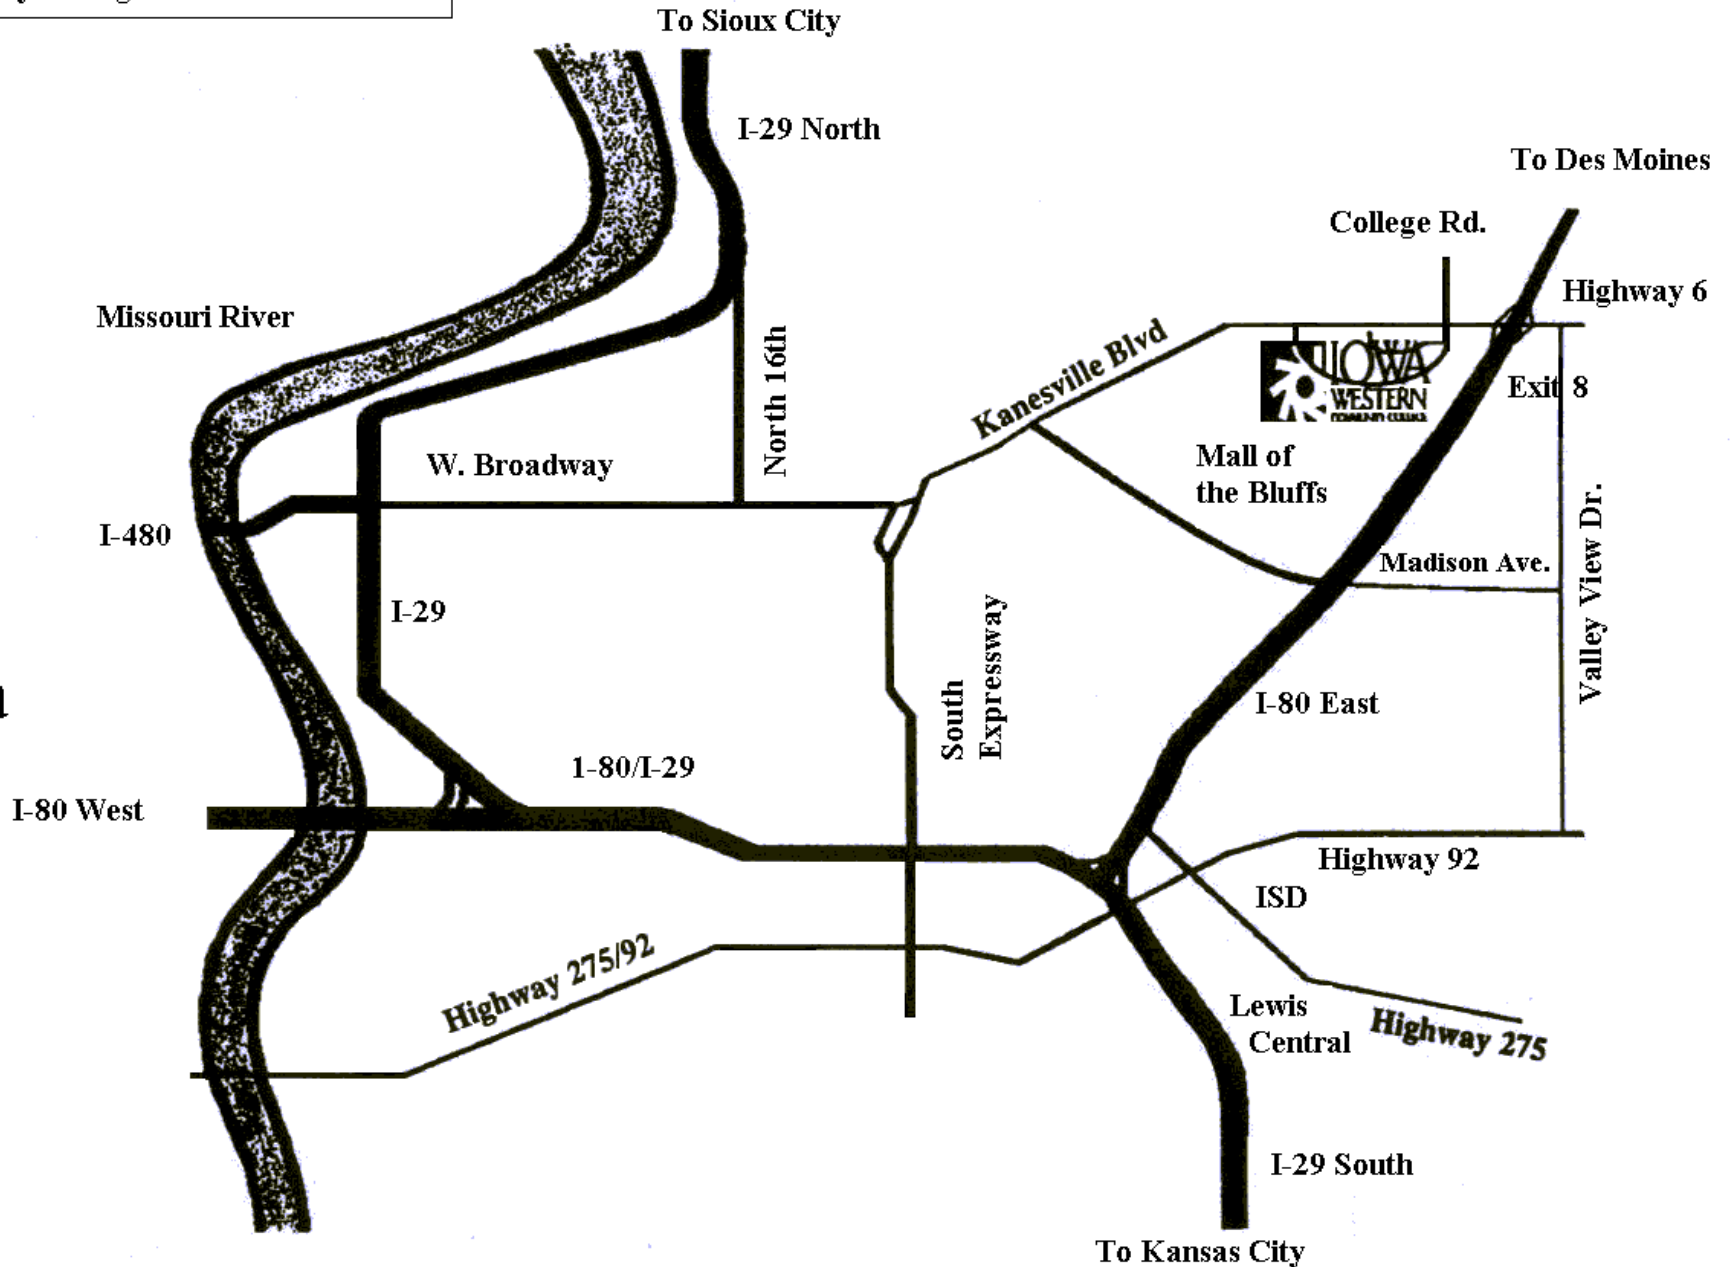

IOWA WESTERN COMMUNITY COLLEGE is located on the eastern edge of Council Bluffs, Iowa. The campus is accessible from both Interstates 29 & 80 at exit 8 and from Highway 6, less than ½ mile west of the Interstate 80 exit. Once on the campus entrance road (College Drive), take the first drive to your right to find Looft Hall.

Council Bluffs Iowa

Omaha
Nebraska

CAMPUS MAP KEY

- 1. ASHLEY HALL
- 2. CLARK HALL
- 3. DODGE HALL
- 4. FREMONT HALL
- 5. HOOVER HALL
- 6. KANESVILLE CENTER
- 7. MULTIPURPOSE FACILITY
- 8. LEWIS HALL
- 9. LOOFT HALL
- 10. STUART HALL
- 11. DORMITORY
- 12. APARTMENTS BUILDINGS 1-6
- 13. MAINTENANCE BUILDING
- 14. SPORTS FIELDS
- 15. ARTS CENTER