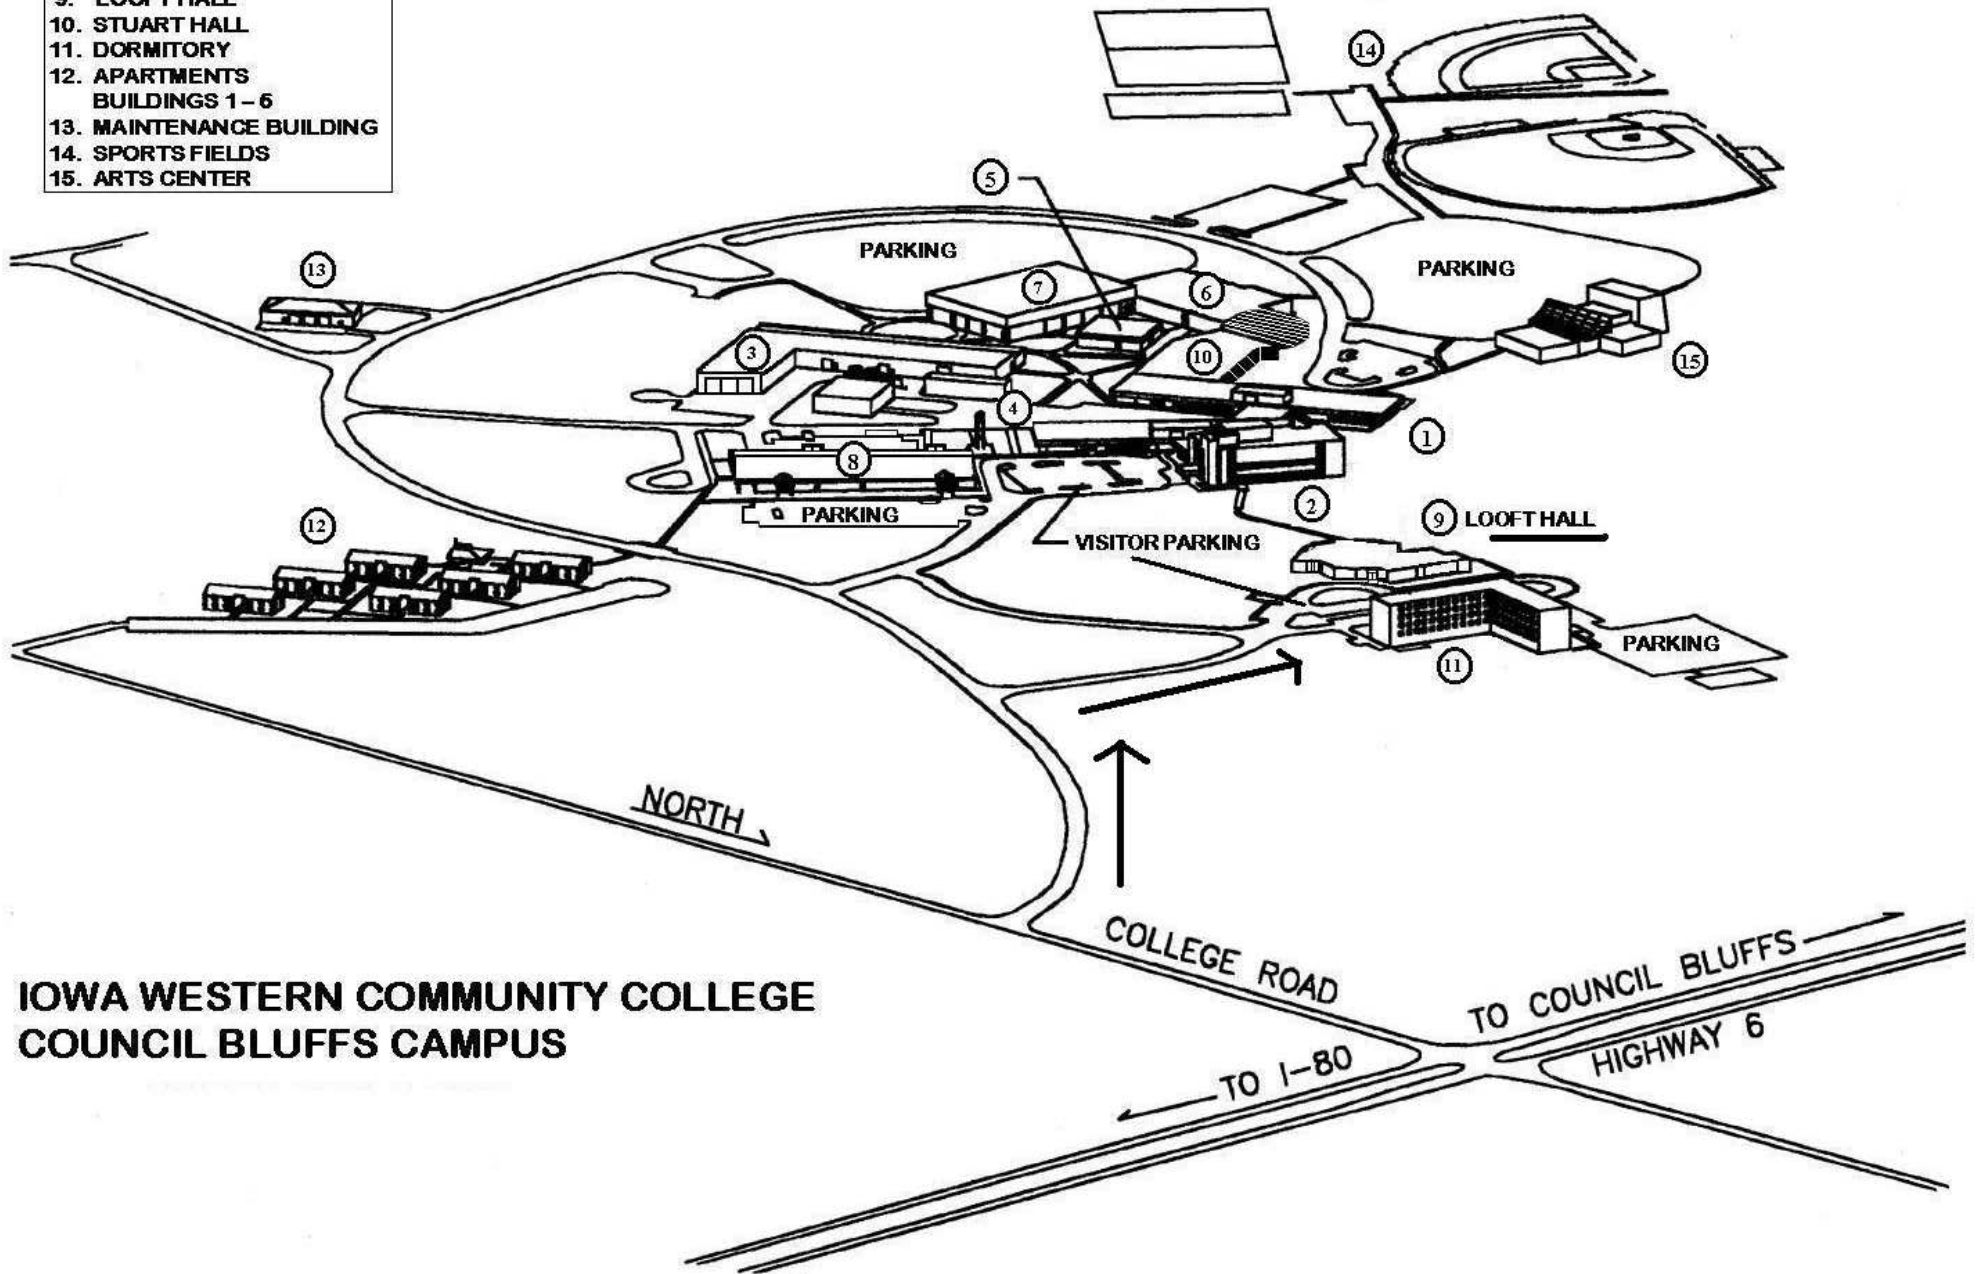

IOWA WESTERN COMMUNITY COLLEGE is located on the eastern edge of Council Bluffs, Iowa. The campus is accessible from both Interstates 29 & 80 at exit 8 and from Highway 6, less than ½ mile west of the Interstate 80 exit. Once on the campus entrance road (College Drive), take the first drive to your right to find Looft Hall.

Council Bluffs Iowa

Omaha
Nebraska

CAMPUS MAP KEY

- 1. ASHLEY HALL
- 2. CLARK HALL
- 3. DODGE HALL
- 4. FREMONT HALL
- 5. HOOVER HALL
- 6. KANESVILLE CENTER
- 7. MULTIPURPOSE FACILITY
- 8. LEWIS HALL
- 9. LOOFT HALL
- 10. STUART HALL
- 11. DORMITORY
- 12. APARTMENTS BUILDINGS 1-6
- 13. MAINTENANCE BUILDING
- 14. SPORTS FIELDS
- 15. ARTS CENTER