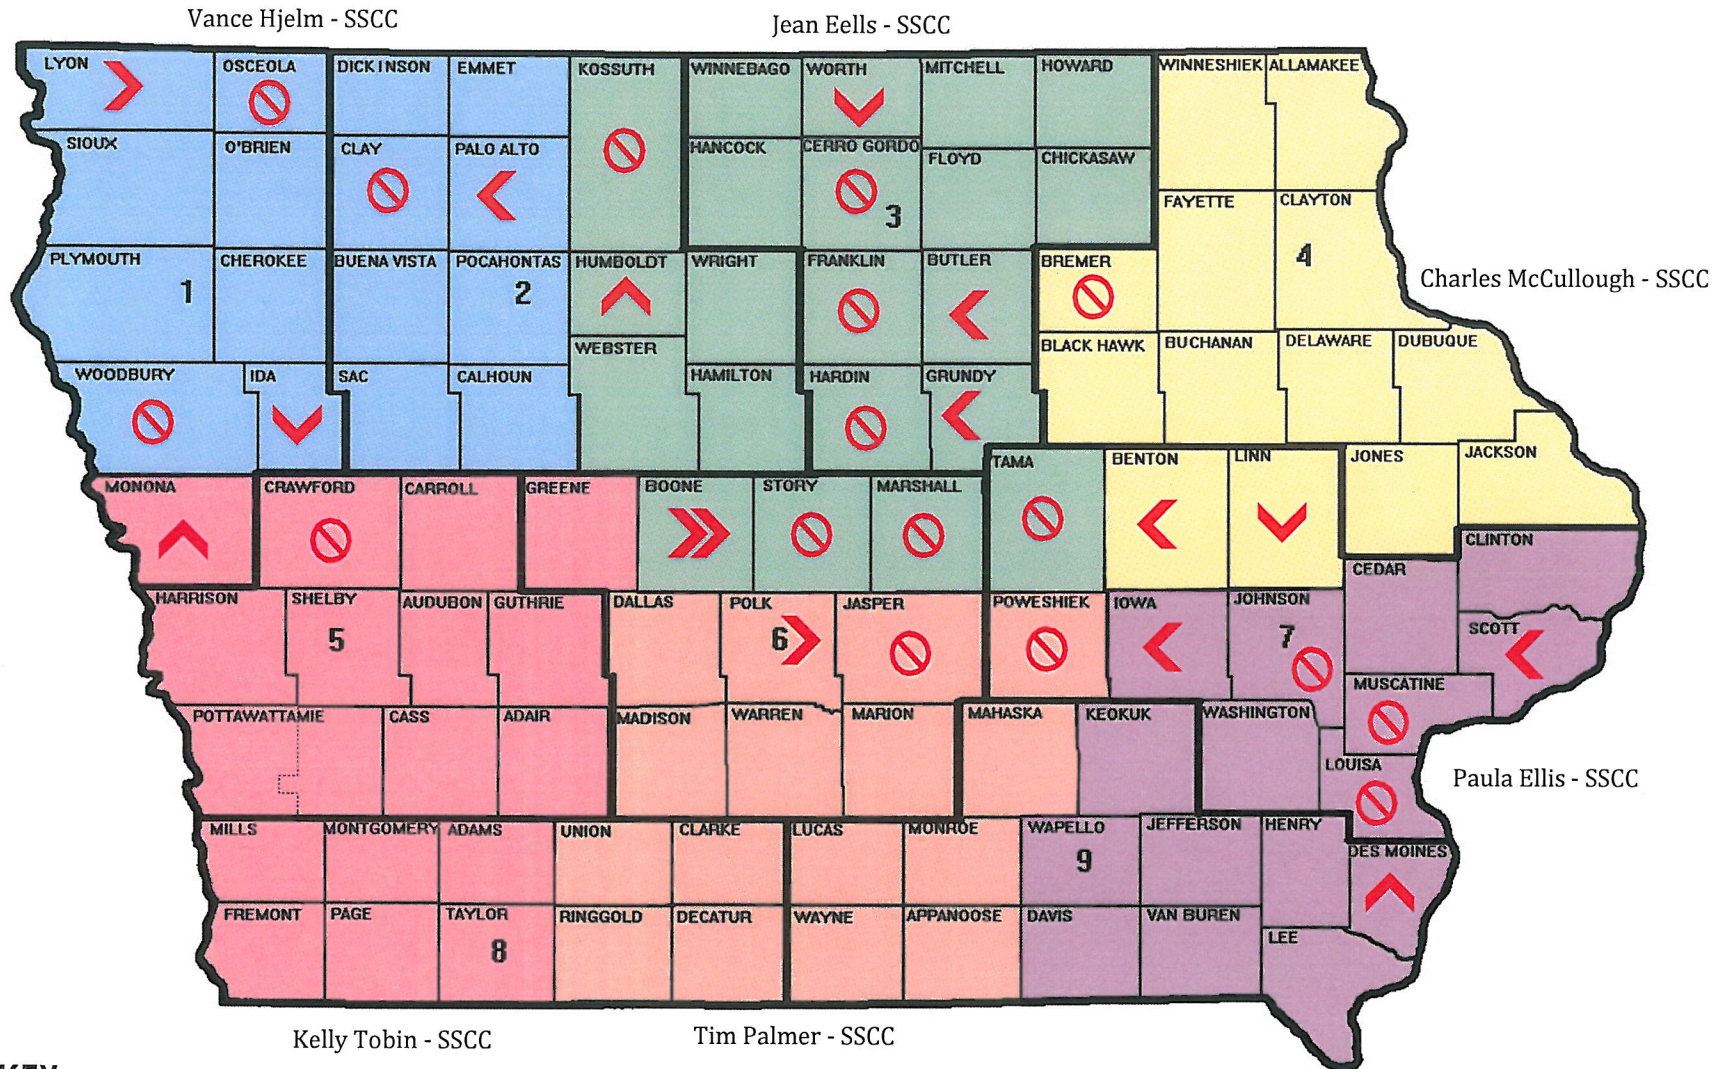

COUNTIES LACKING & SHARING SECRETARIES IN IOWA

MAP KEY

-  Soil and Water Conservation Districts with no secretary
-  Soil and Water Conservation Districts sharing secretary with neighboring District

 State Soil Conservation Committee (SSCC) Region & Representative

 Conservation Districts of Iowa (CDI) Region