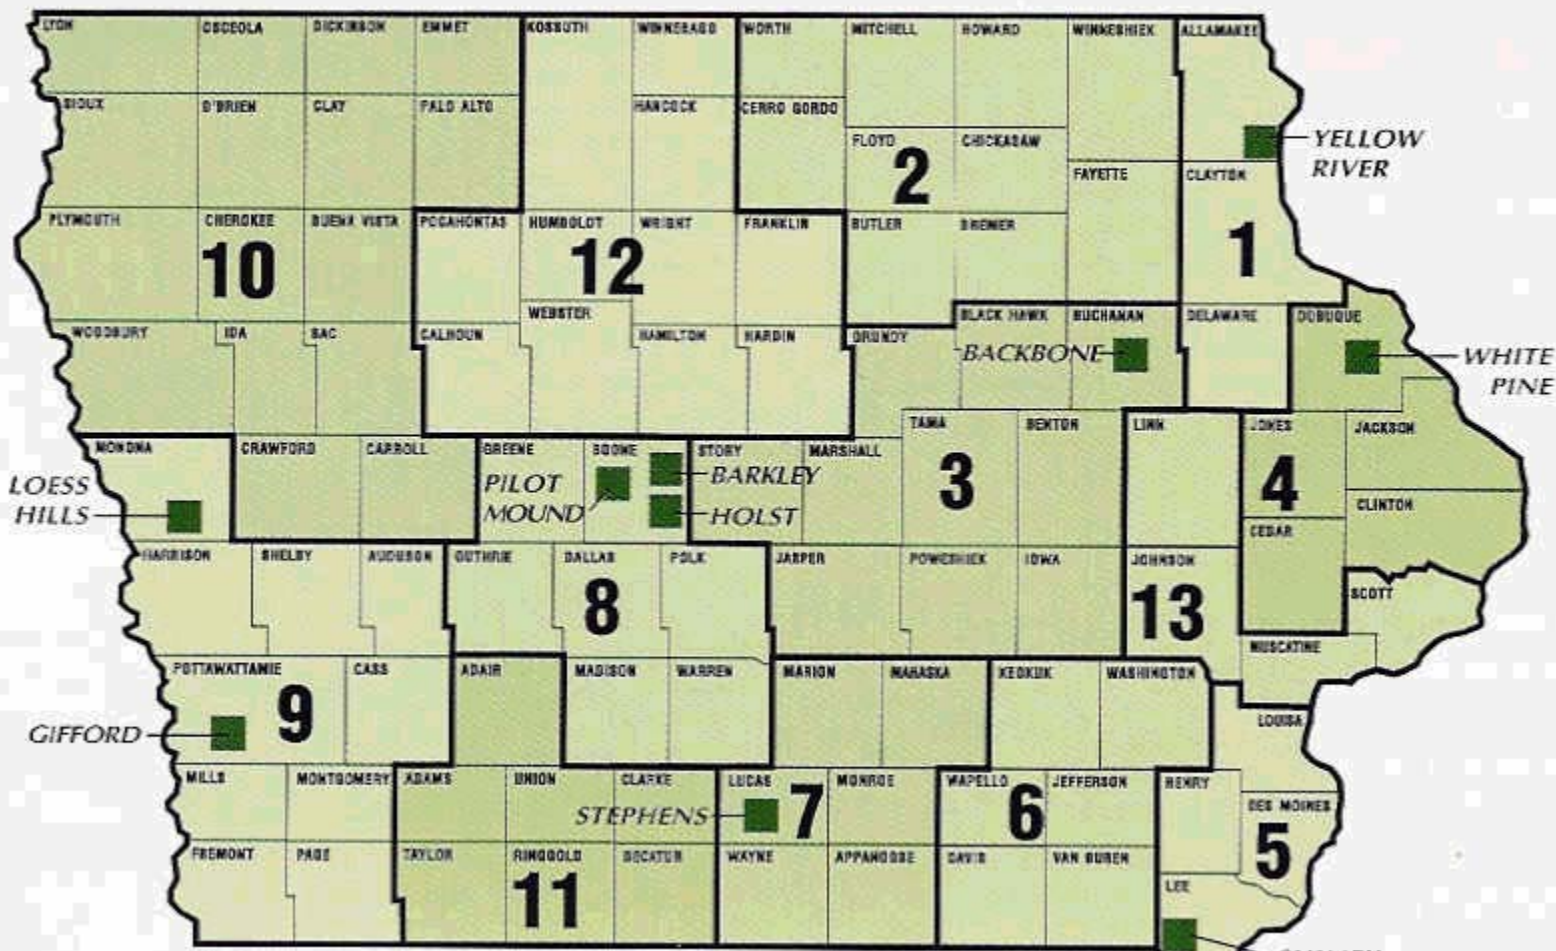

DNR DISTRICTS, STATE FOREST AREAS, AND DISTRICT FORESTERS

■ Indicates State Forest Areas