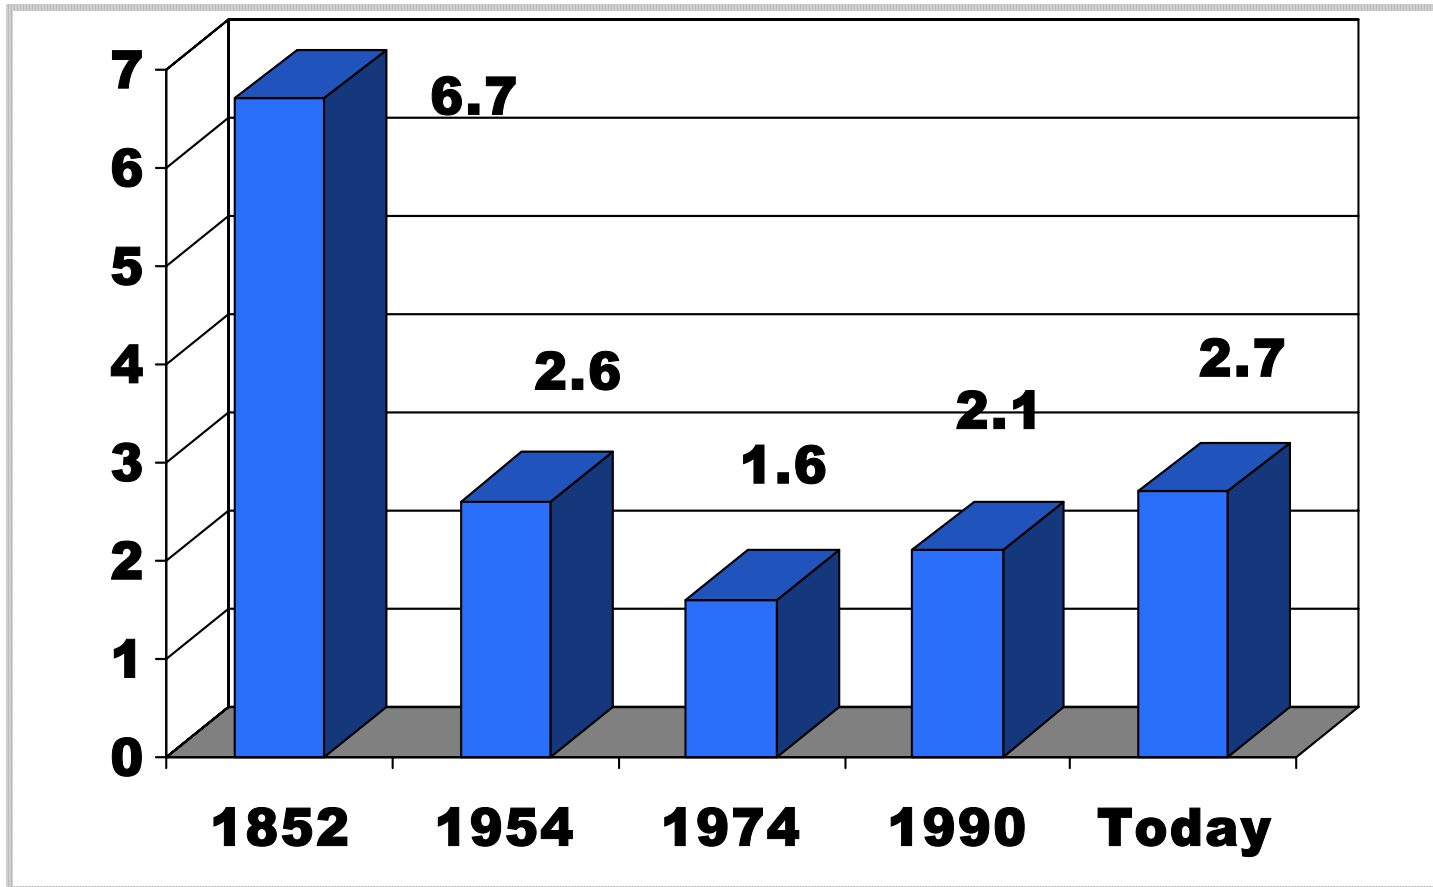

Iowa's Forest Cover

Iowa's Forests cover 2.7 Million acres or 7% of our landscape

Iowa's forests exist on land too steep and wet for farming

History of the Iowa Forest Resource

Forest Ownership in Iowa

Private,
92%

- Ranking as one of Iowa's top manufacturing industry, wood products in Iowa has over 22,000 workers with an annual payroll of \$705 million!

- Iowa's paper and work manufacturing workforce represents 6.7% of the state's total manufacturing workforce!