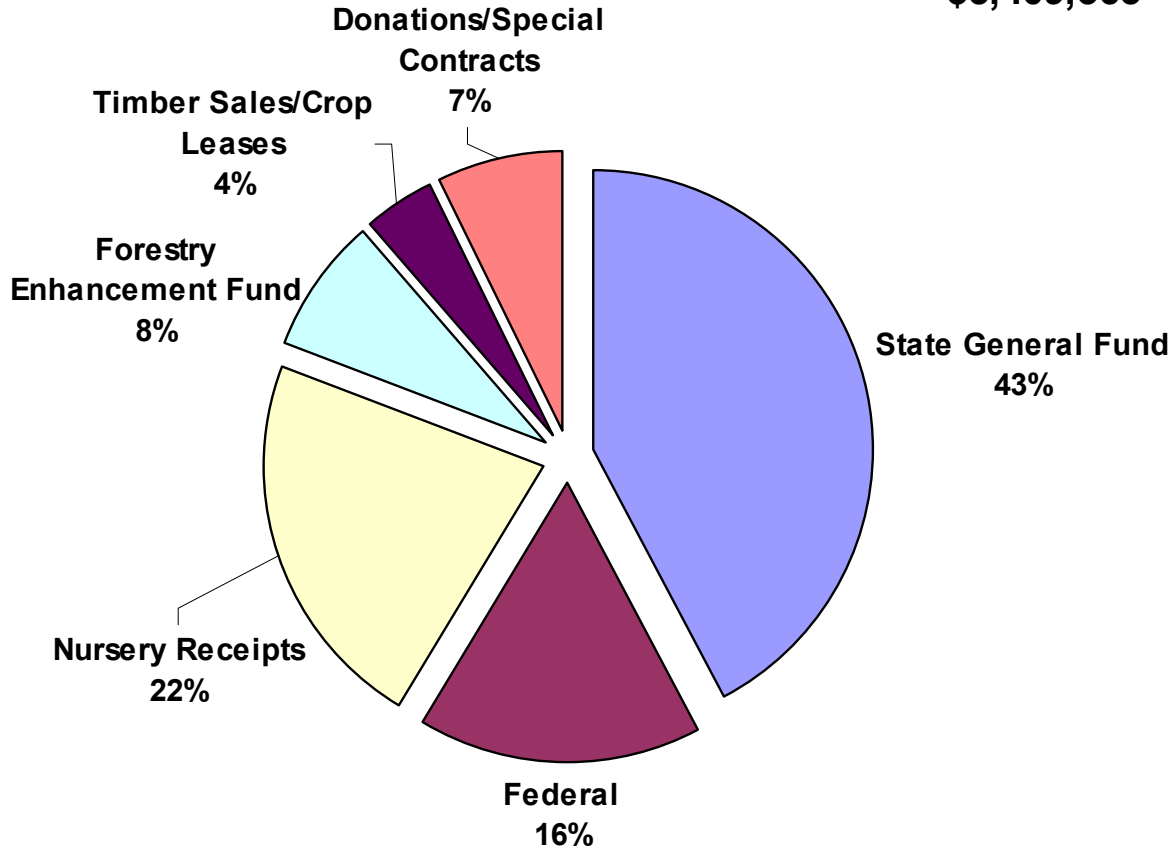

- Ranking as one of Iowa's top manufacturing industry, wood products in Iowa has over 22,000 workers with an annual payroll of \$705 million!

- Iowa's paper and work manufacturing workforce represents 6.7% of the state's total manufacturing workforce!

Bureau of Forestry

Our mission is building a better Iowa by helping people to grow and care for their trees, forests and prairies

**Forestry Bureau FY05 Budget
\$5,409,365**

Forestry Bureau 2005 Revenue Sources

\$5,409,365

Forestry Bureau Operations

- 55.34 FTE which includes 46 full-time employees and 9.34 part-time
- Private Lands Assistance
- State Forests
- State Forest Nursery
- Special Programs
 - Rural Fire Assistance
 - Urban Forestry and Tree Planting
 - Forest Health Protection
 - Rural Development through Forestry
- Employ 80 DOC inmates at our state forests and nursery operations