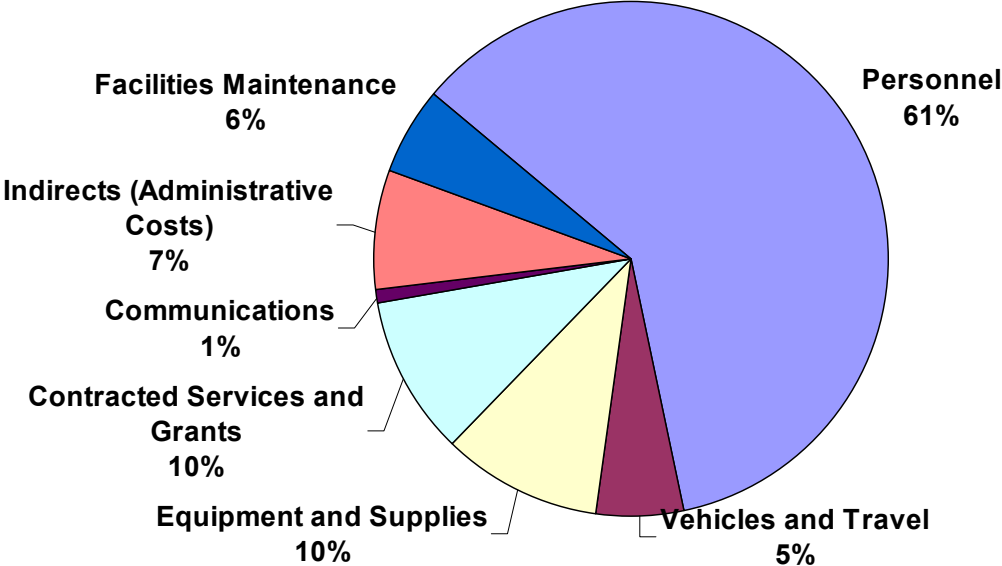

**Forestry Bureau FY05 Budget
$5,409,365**