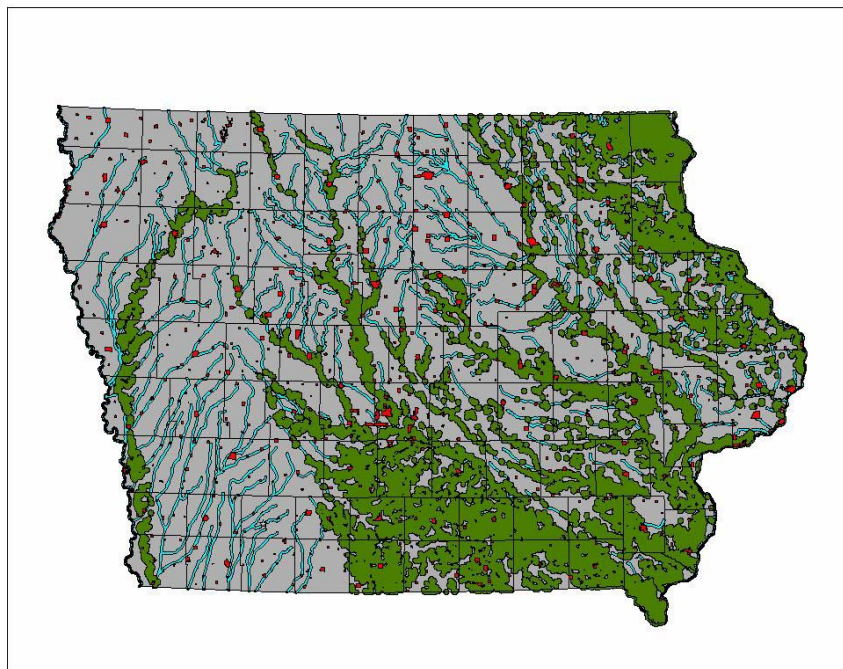

Iowa's Forest Cover

Iowa's Forests cover 2.7 Million acres or 7% of our landscape

Iowa's forests exist on land too steep and wet for farming

History of the Iowa Forest Resource

Forest Ownership in Iowa

Private,
92%