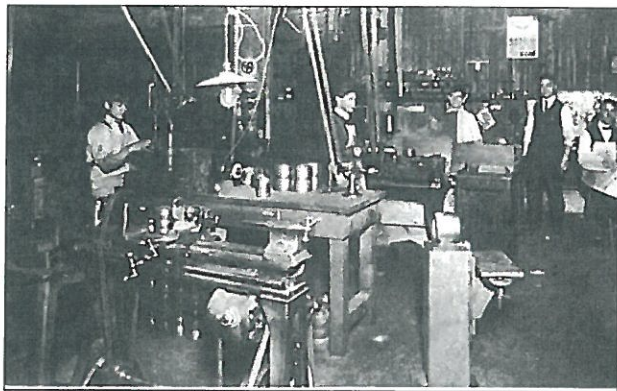

Engineering Expertise

Engineering and application expertise remain the top priority at Bodine. Bodine maintains one of the largest teams of engineers and technical support personnel of any US small motor company. Over 60% of the products Bodine sells are customized.

From the first motor in 1905, Bodine Electric Company now offers over thousands of standard and custom gearmotors, motors and controls. Still known for their reliability, long life and competitive prices, Bodine products are found in many demanding applications. Bodine is headquartered in Chicago, Illinois with manufacturing and assembly operations in Peosta, Iowa.