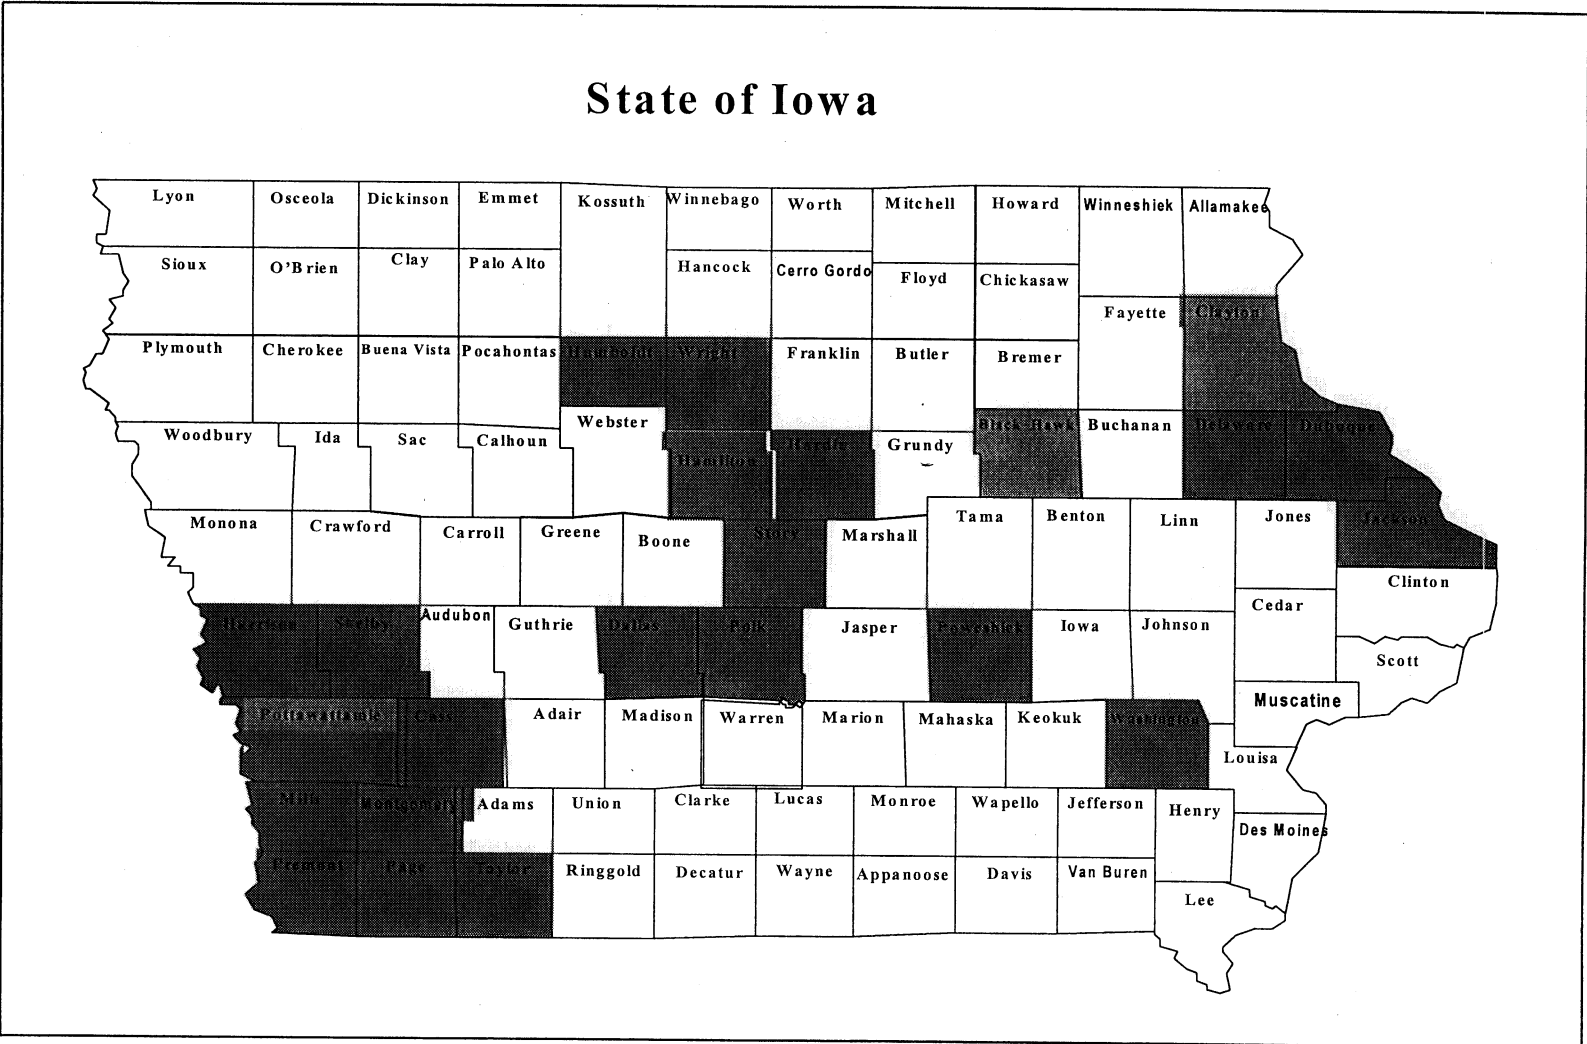

Iowa EITC Project

State of Iowa

Pink = Rural Site
 Green = Urban Site
 Blue = ELCA Project