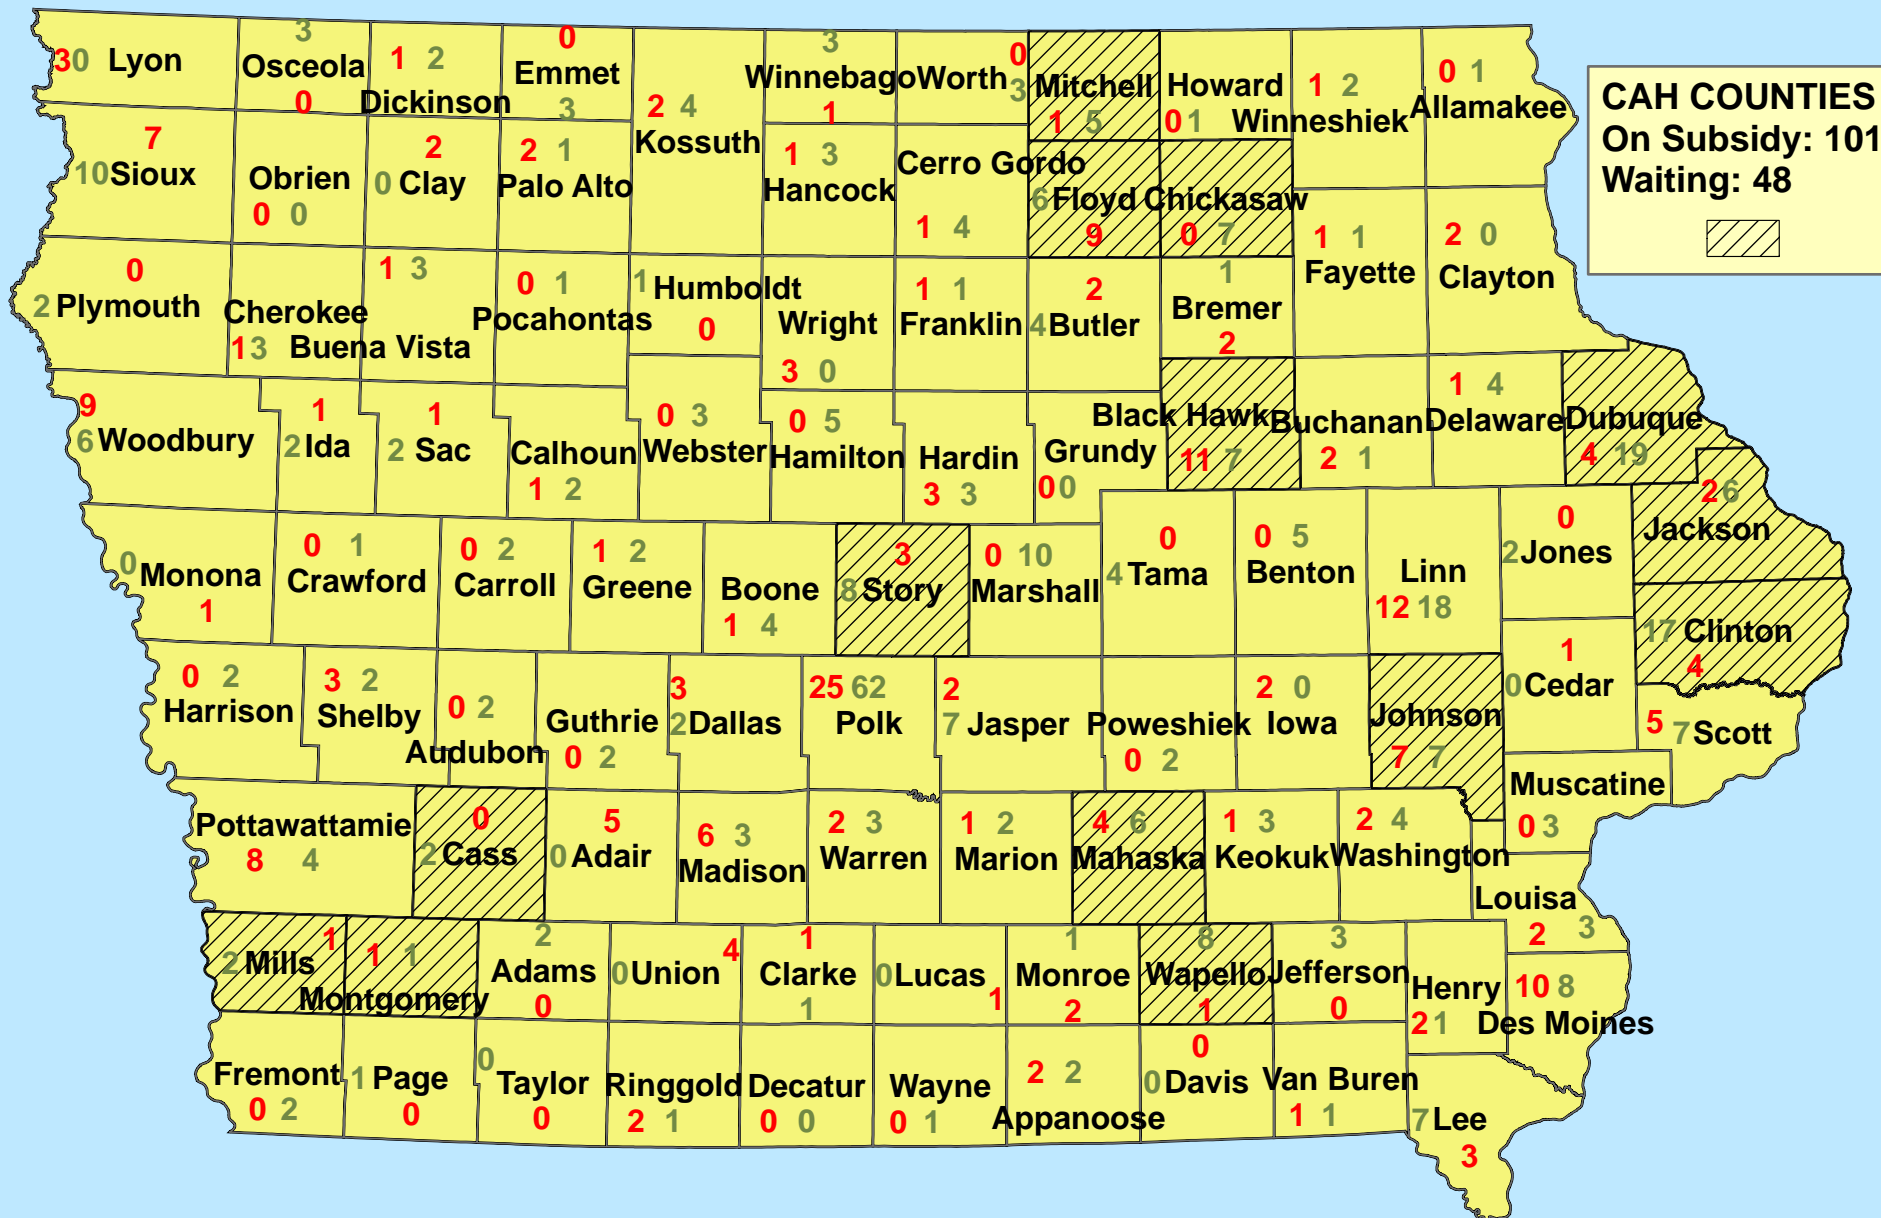

FAMILY SUPPORT SUBSIDY TOTALS BY COUNTY

GREEN NUMBERS - On Subsidy RED NUMBERS - Waiting

CAH COUNTIES
 On Subsidy: 101
 Waiting: 48