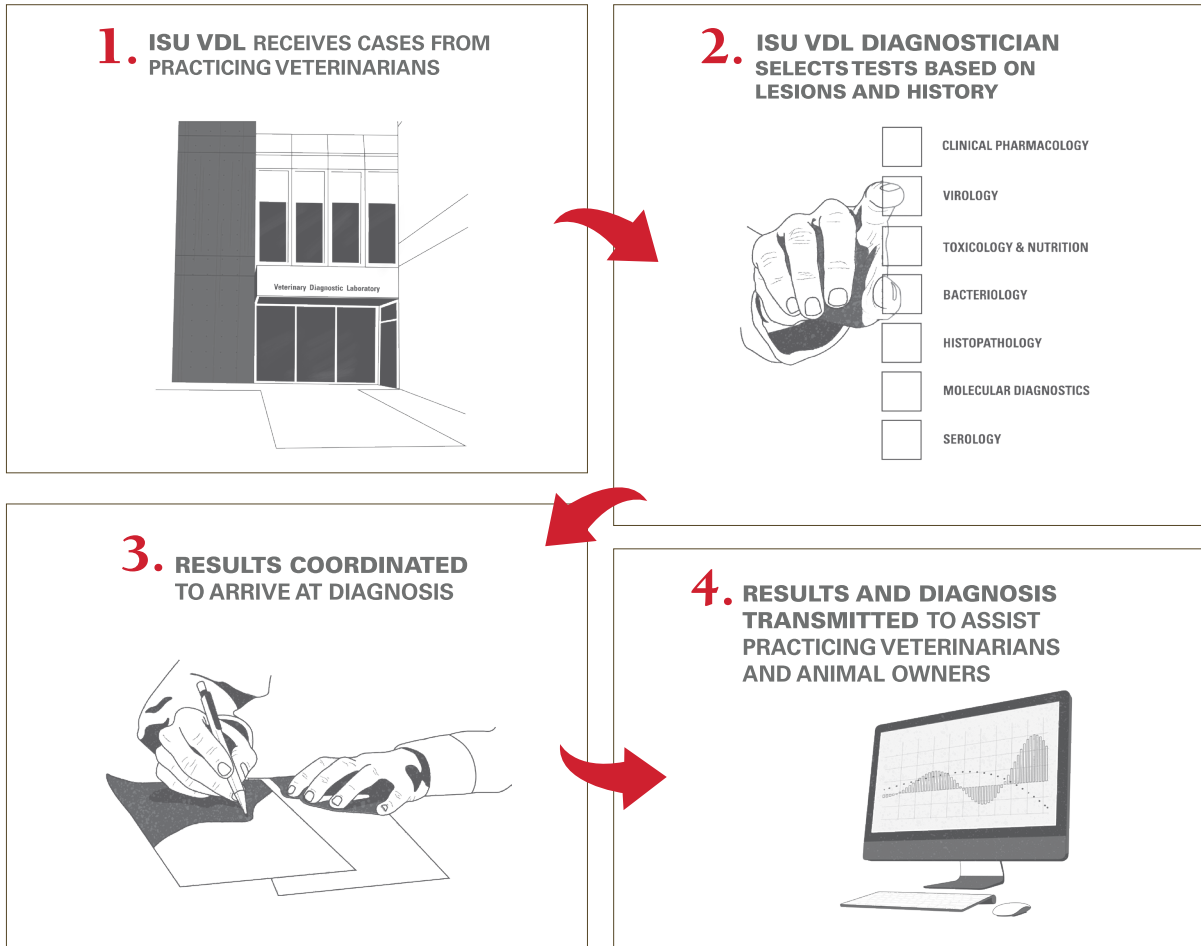

MODEL OF SERVICE, TEACHING, AND RESEARCH

CASES SUBMITTED AND PROCESSED

at Iowa State University Veterinary Diagnostic Laboratory (ISU VDL)

Iowa State University Veterinary Diagnostic Lab DAY TO DAY OPERATIONS