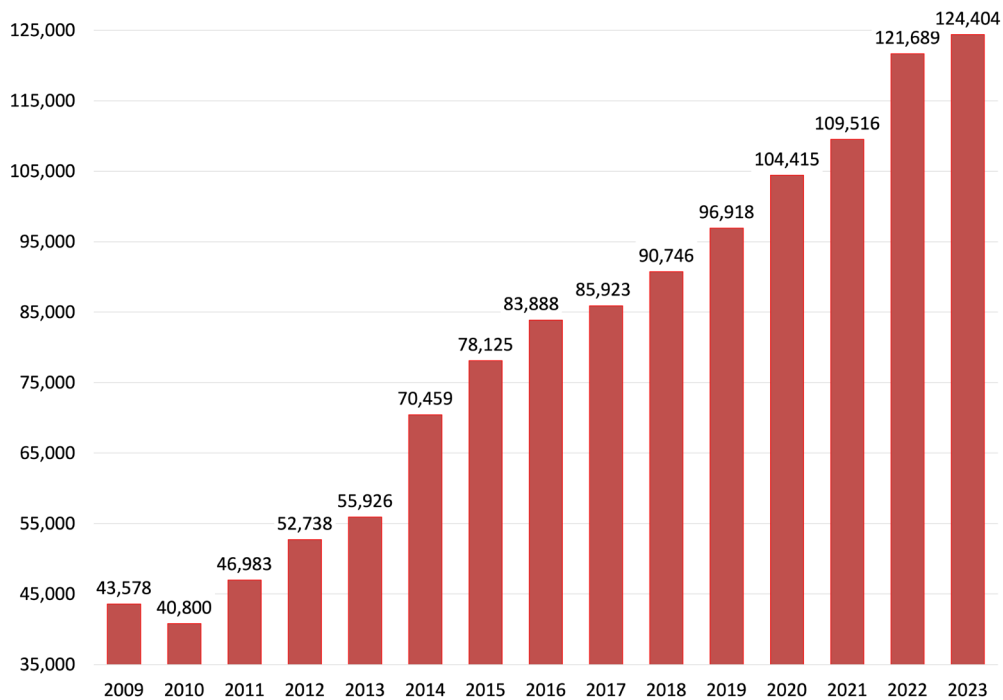

MODEL OF SERVICE, TEACHING, AND RESEARCH

CASES SUBMITTED AND PROCESSED

at Iowa State University Veterinary Diagnostic Laboratory (ISU VDL)

Iowa State University Veterinary Diagnostic Lab DAY TO DAY OPERATIONS