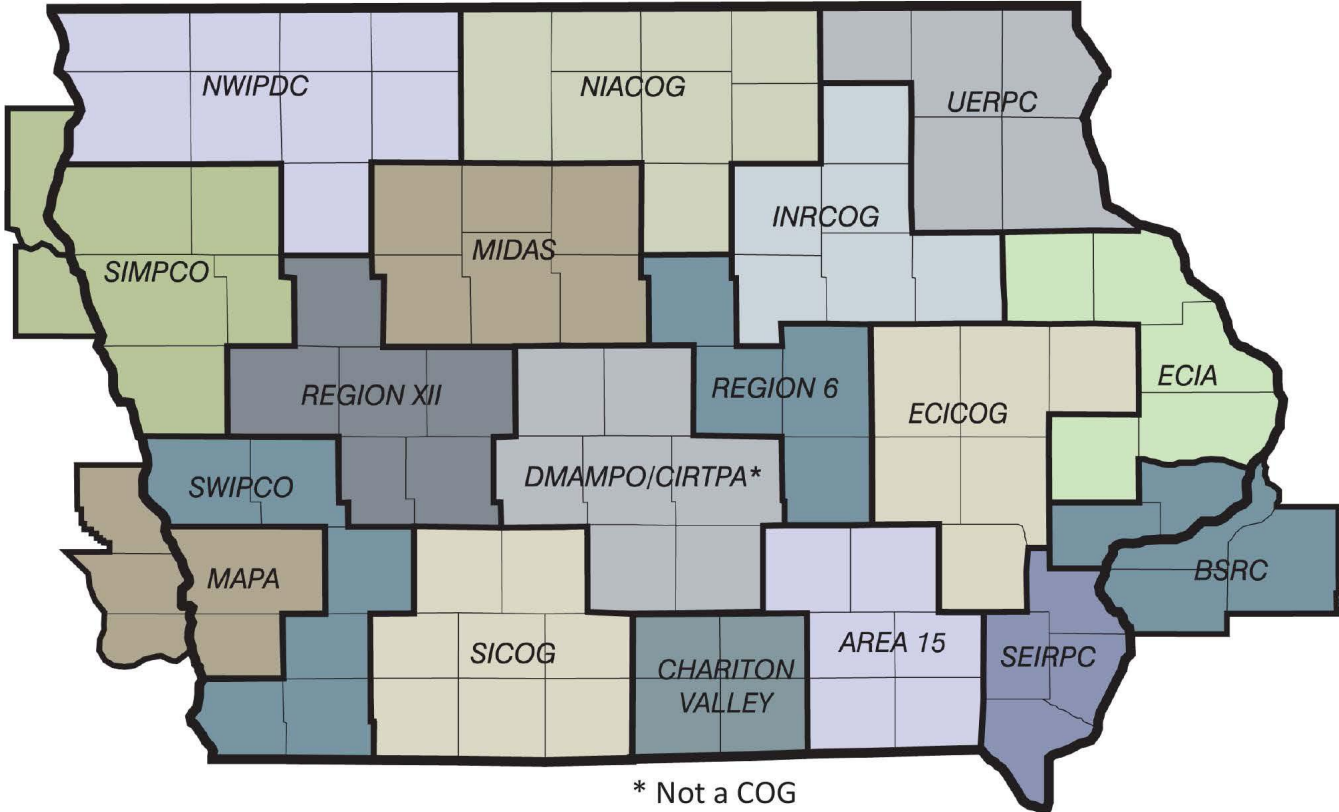

MAP OF COGS IN IOWA

IOWA ASSOCIATION
OF COUNCILS OF GOVERNMENTS

COG CONTACTS

Area 15 Regional Planning Commission
224 East 2nd St., PO Box 1110
Ottumwa, IA 52501
(641) 684-6551
www.area15rpc.com

Bi-State Regional Commission
1504 Third Ave., PO Box 3368
Rock Island, IL 61204-3368
(309) 793-6300
www.bistateonline.org

**Central Iowa Regional
Transportation Planning Alliance***
420 Watson Powell Jr. Parkway,
Suite 200
Des Moines, IA 50309
(515) 334-0075
www.dmampo.org

**Chariton Valley Planning
& Development**
308 N. 12th St.
Centerville, IA 52544
(641) 437-4359
www.charitonvalleyplanning.com