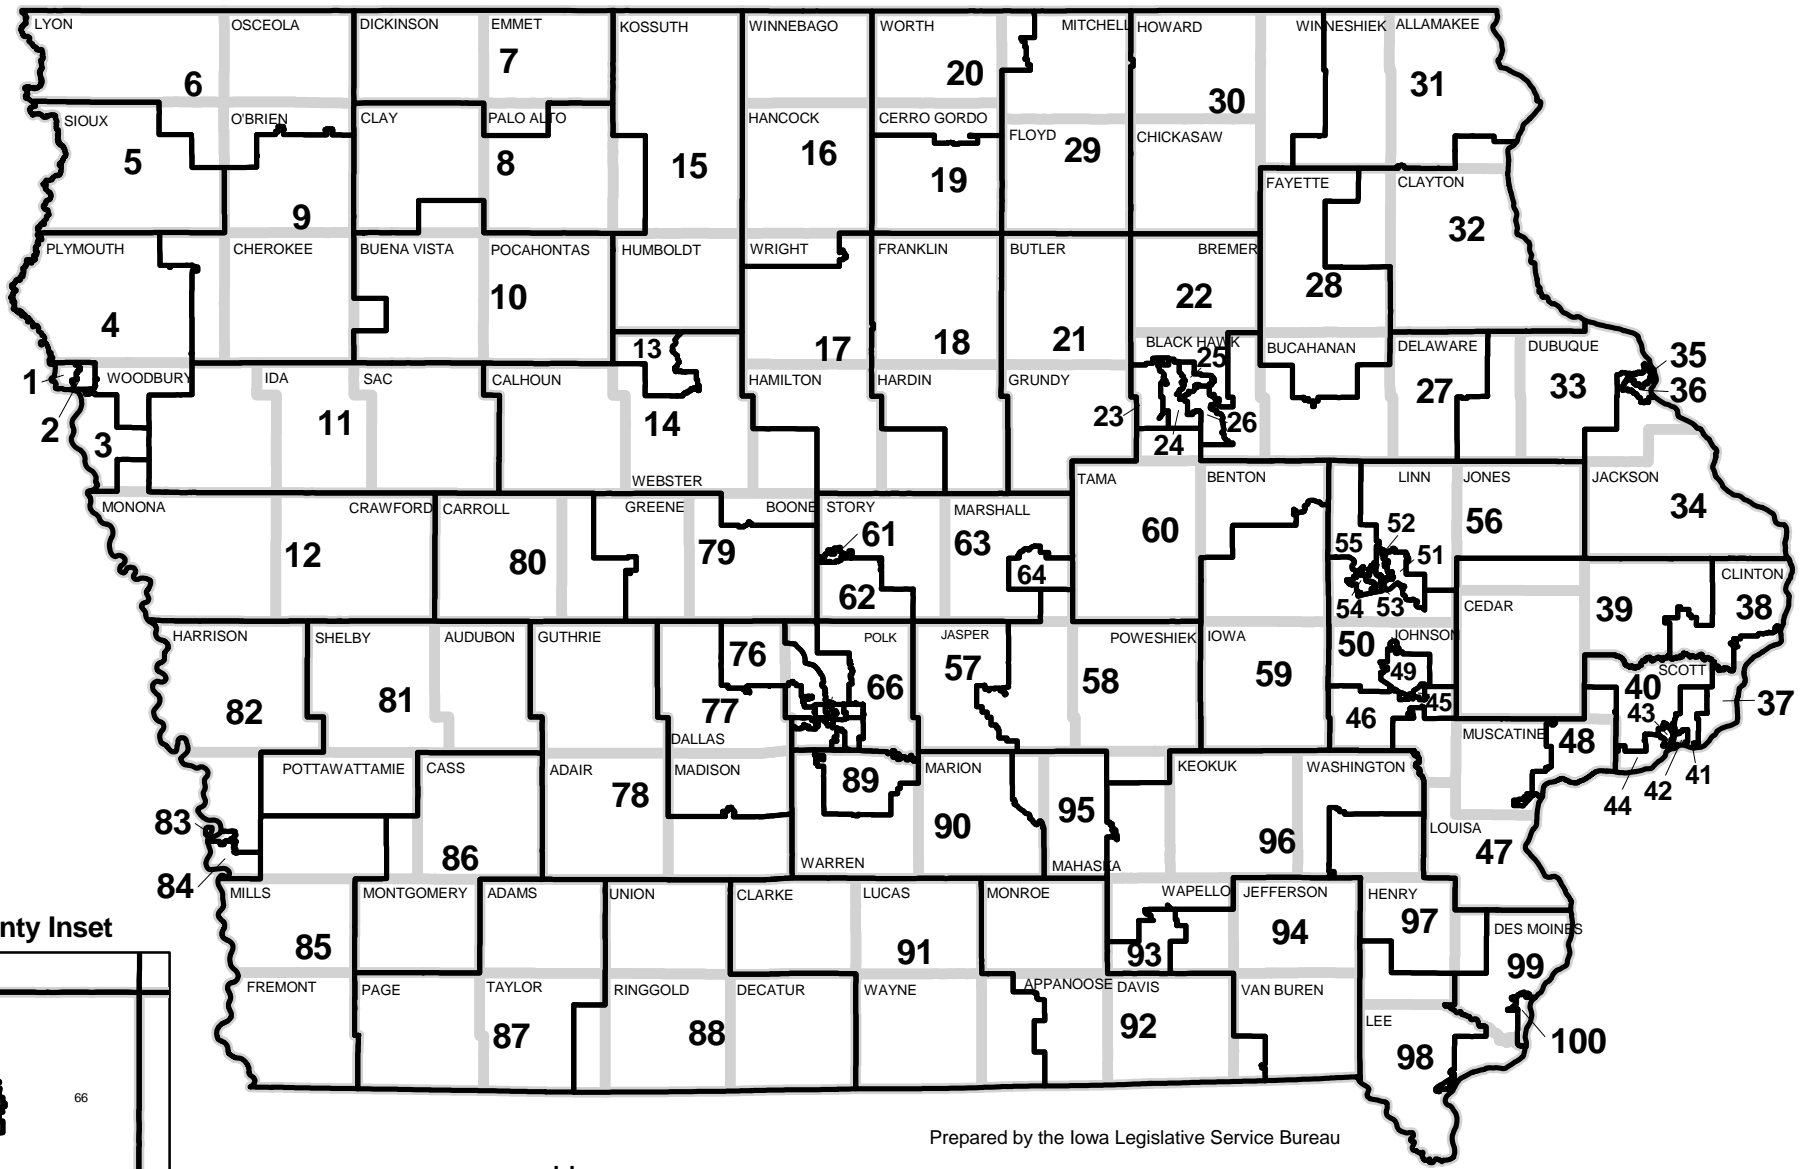

IOWA HOUSE DISTRICTS

Effective Beginning with the Elections in 1992 for the 75th General Assembly

Prepared by the Iowa Legislative Service Bureau

— House
 — County