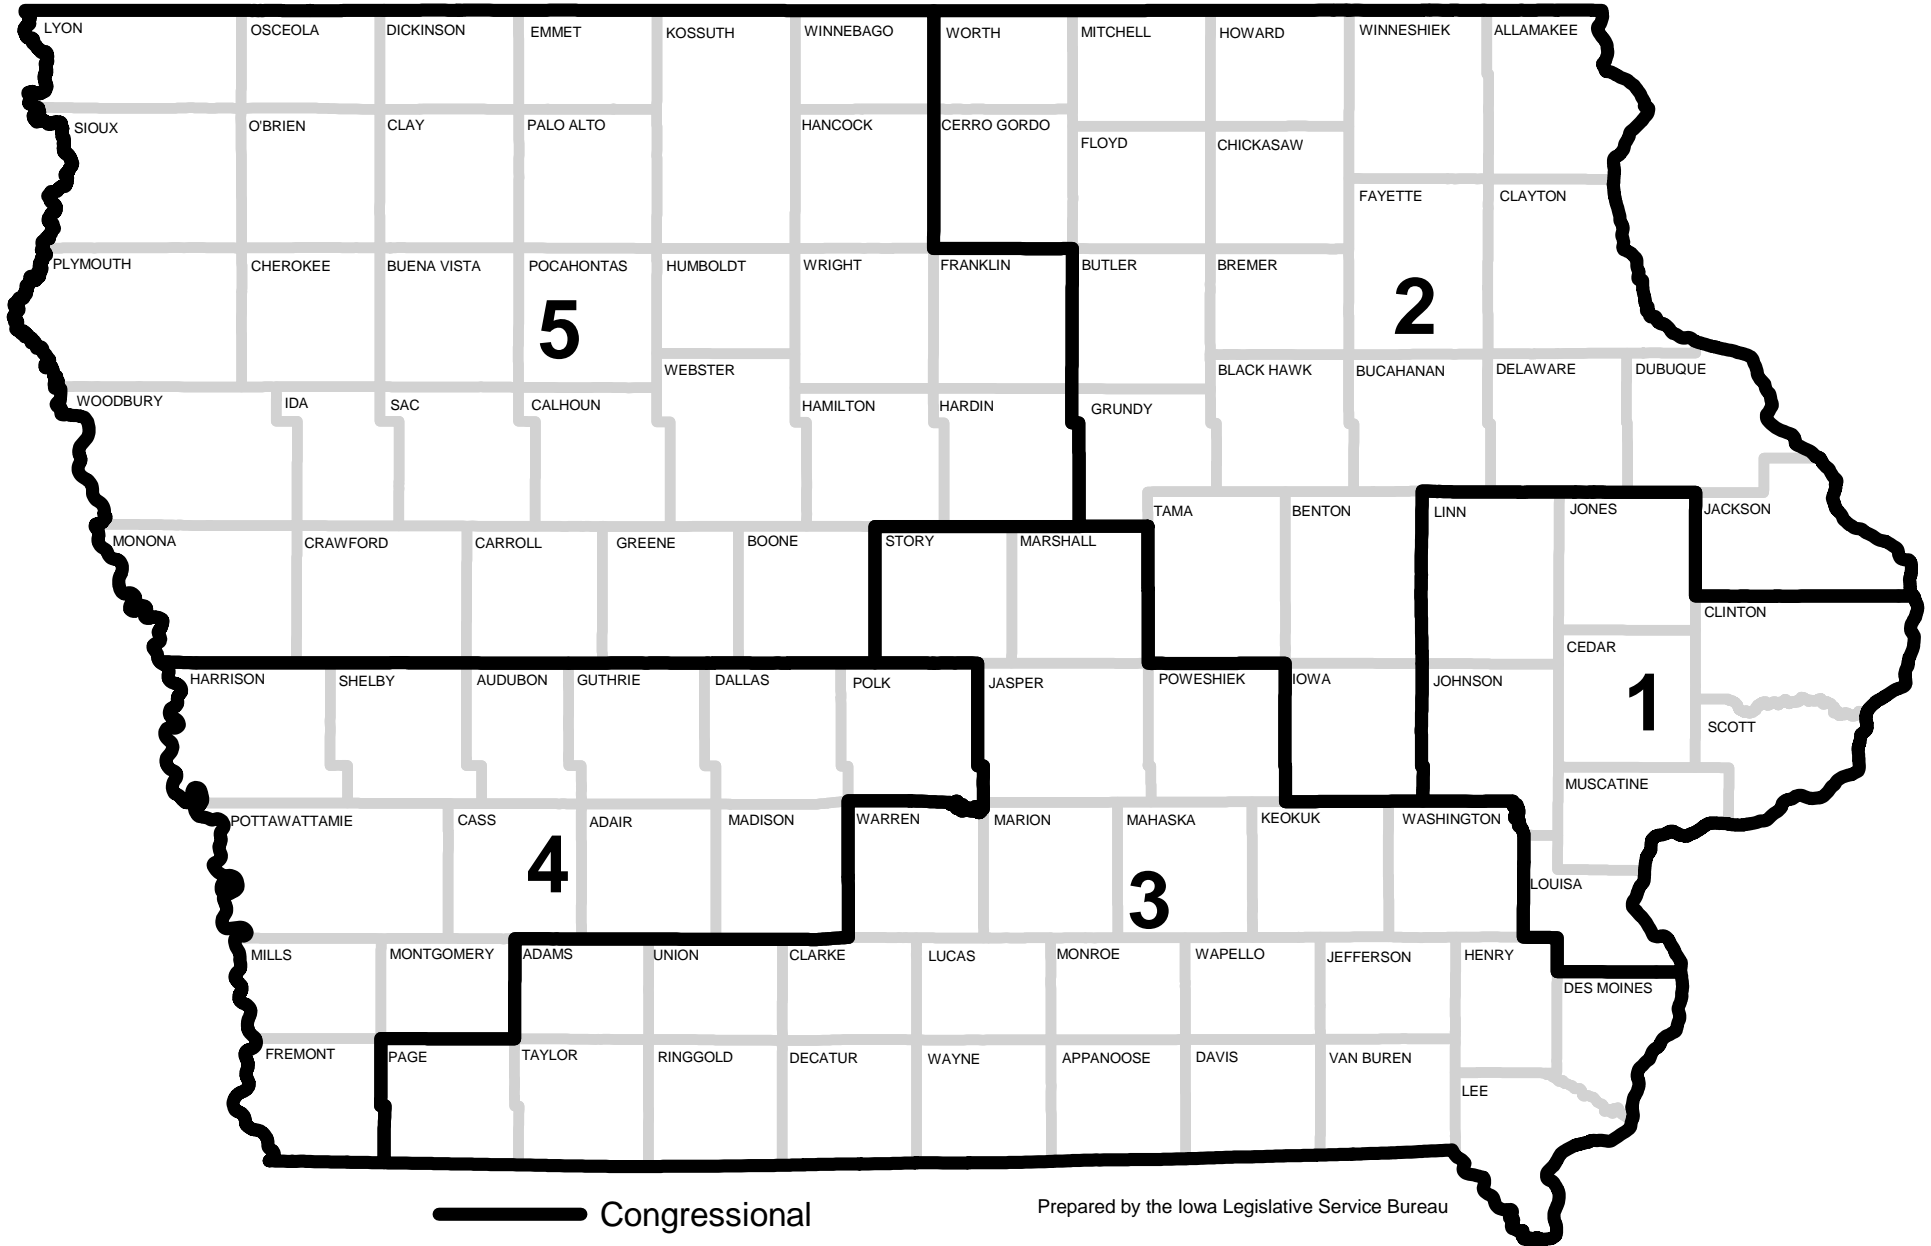

IOWA CONGRESSIONAL DISTRICTS

Effective Beginning with the Elections in 1992 for the 103rd Congress

— Congressional
— County

Prepared by the Iowa Legislative Service Bureau