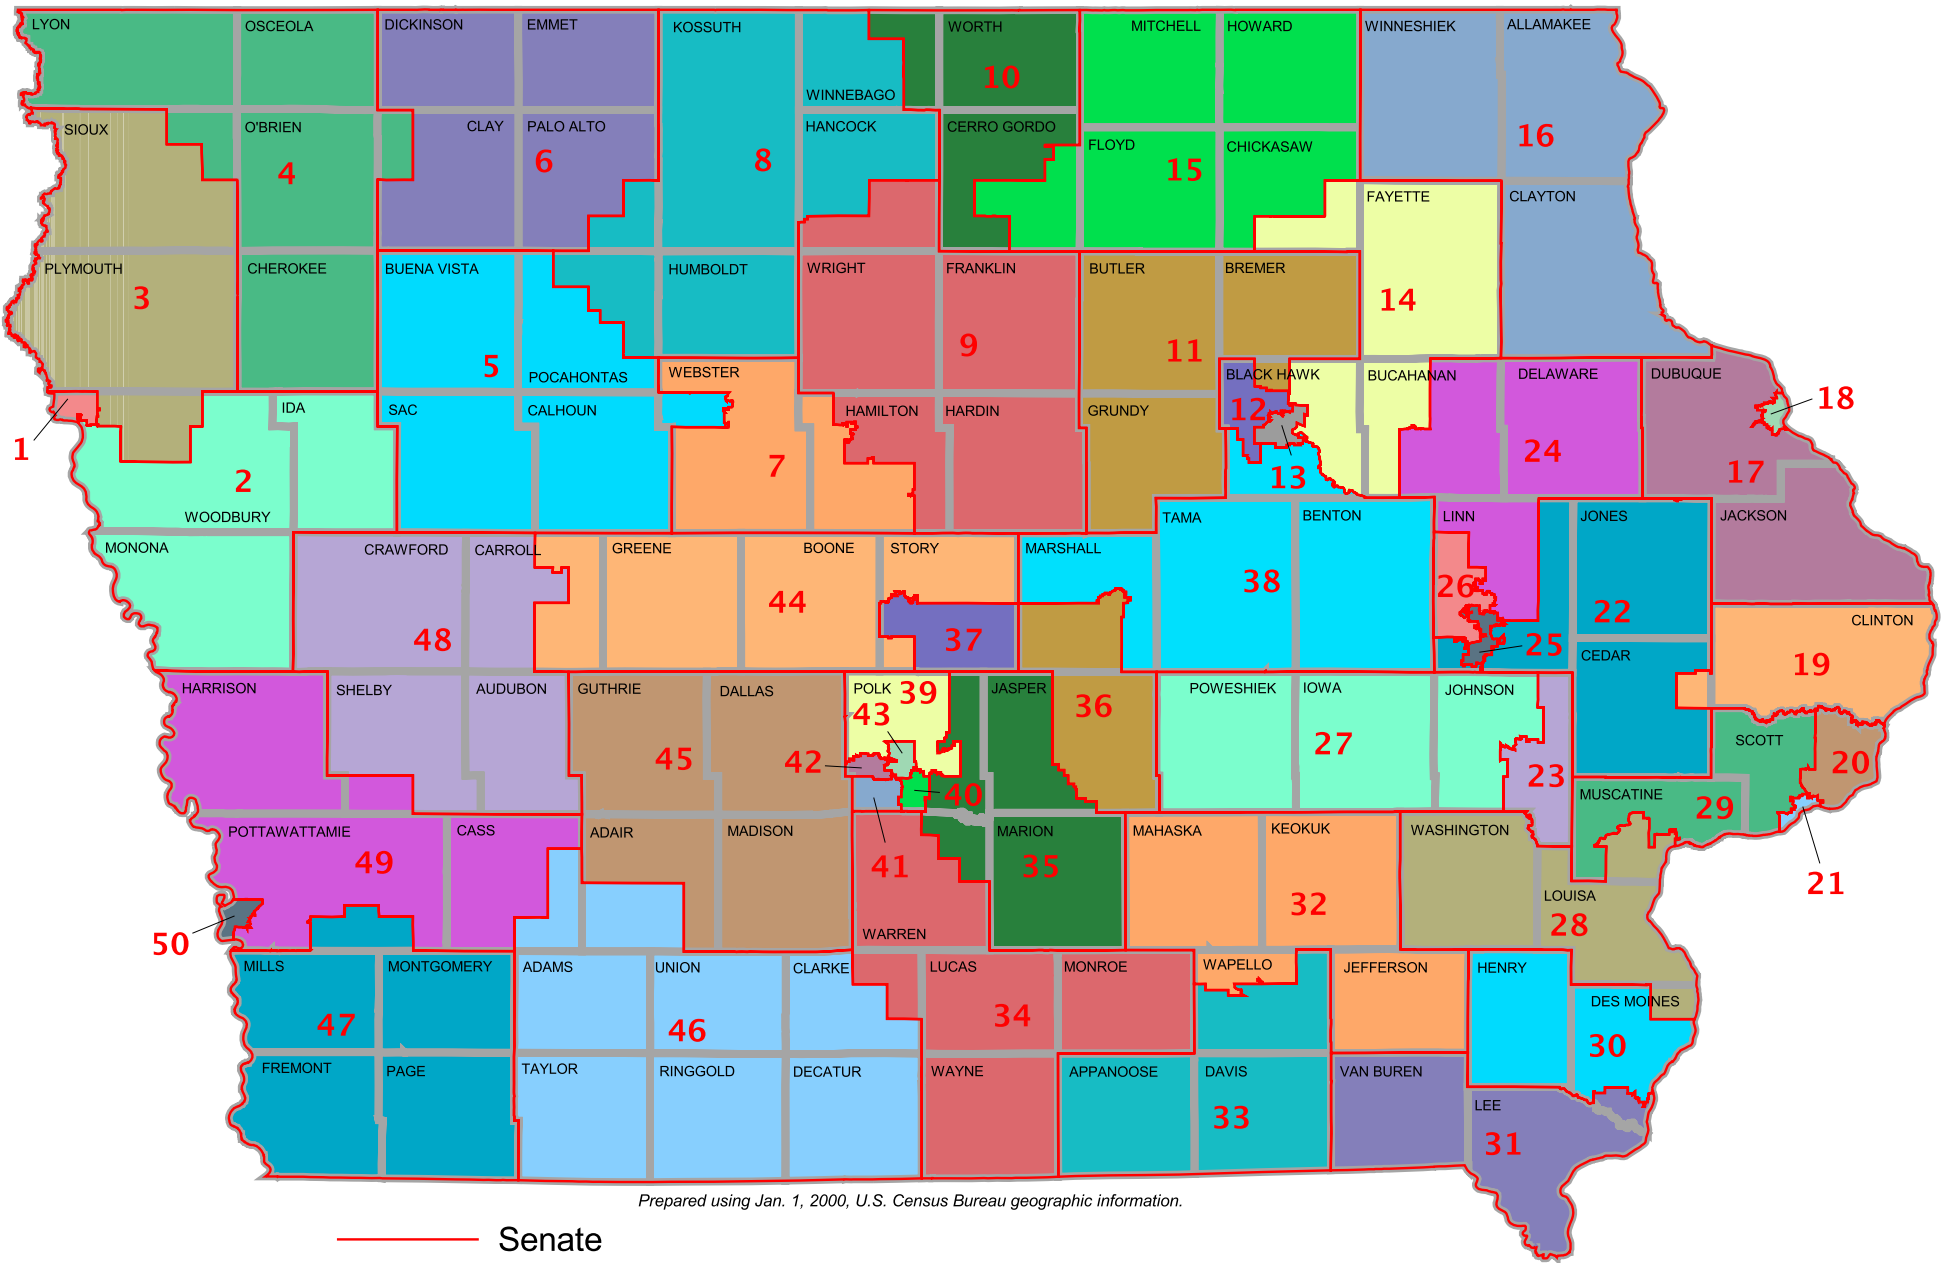

IOWA SENATE DISTRICTS 1983-1992

Prepared using Jan. 1, 2000, U.S. Census Bureau geographic information.

- Senate
- County