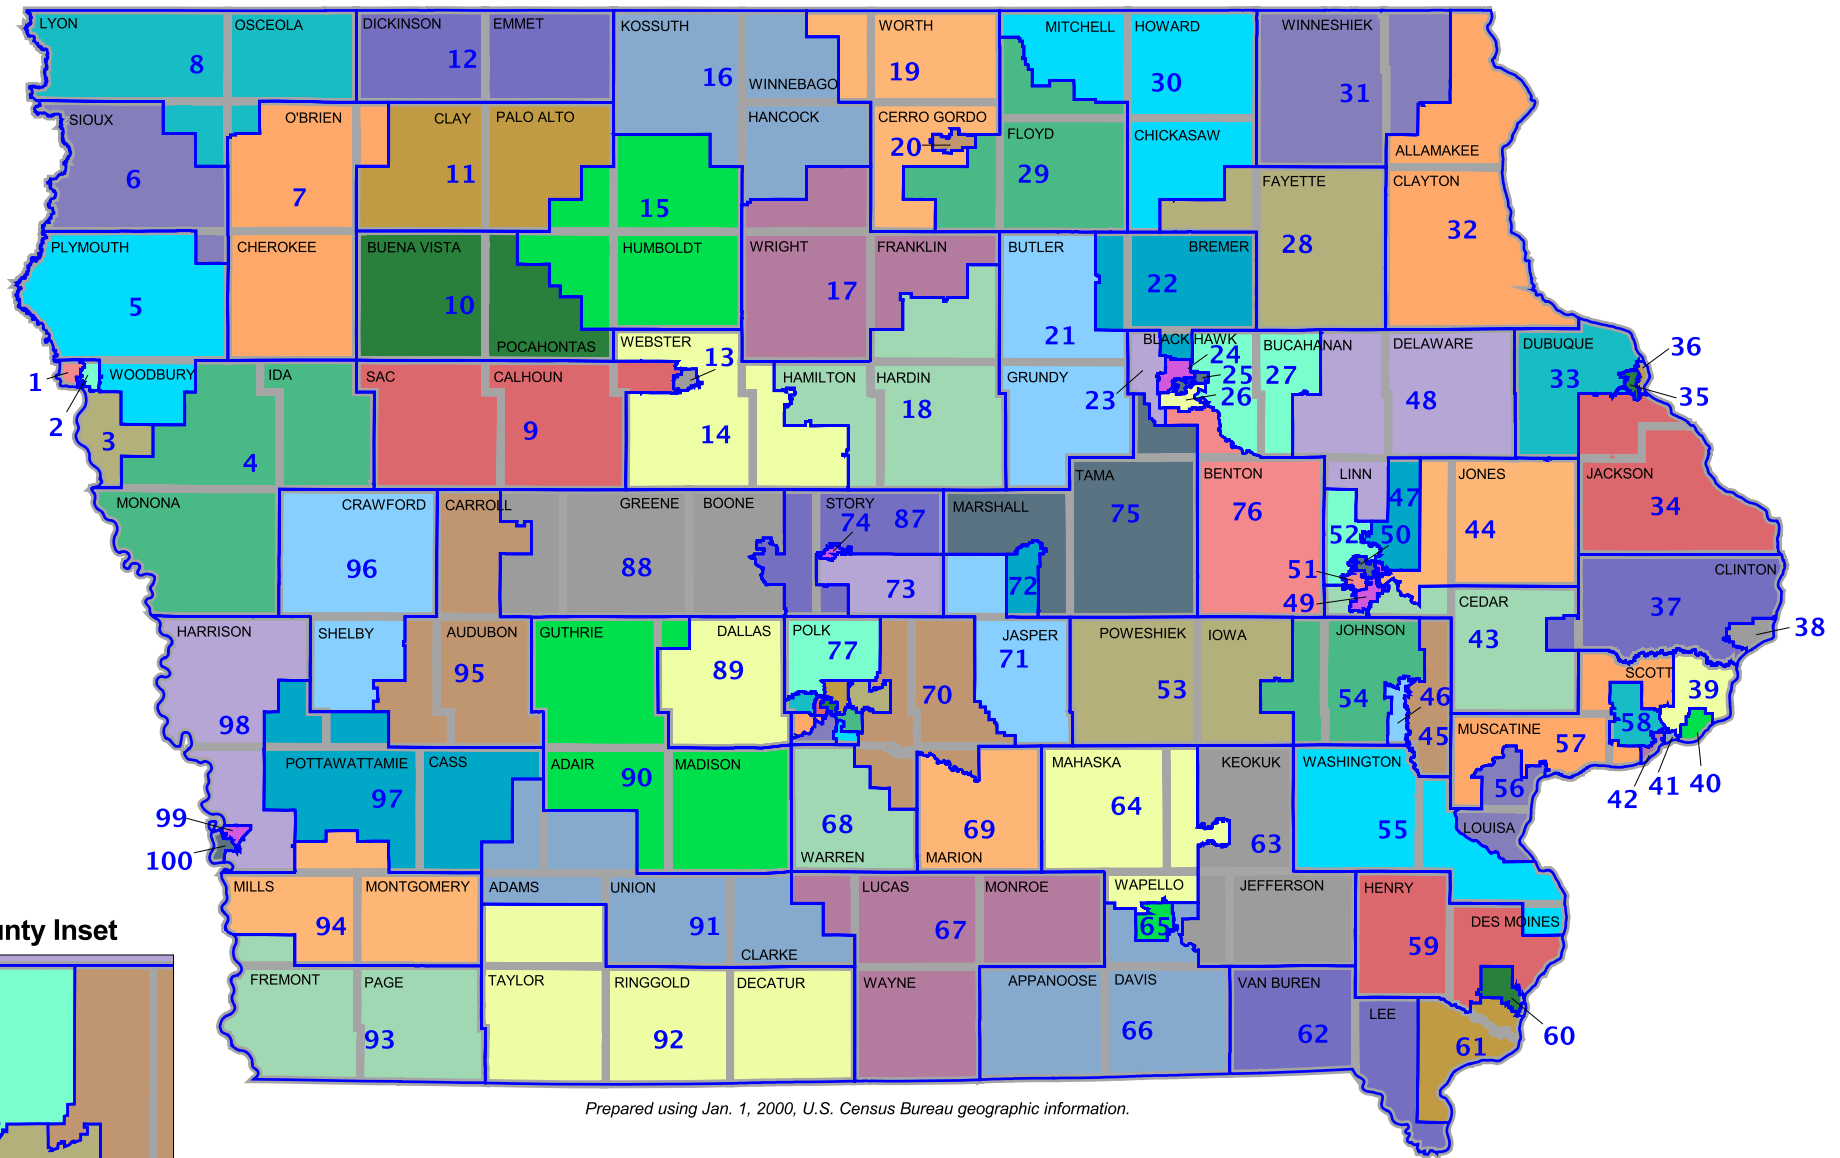

IOWA HOUSE DISTRICTS 1983-1992

Prepared using Jan. 1, 2000, U.S. Census Bureau geographic information.

— House
— County