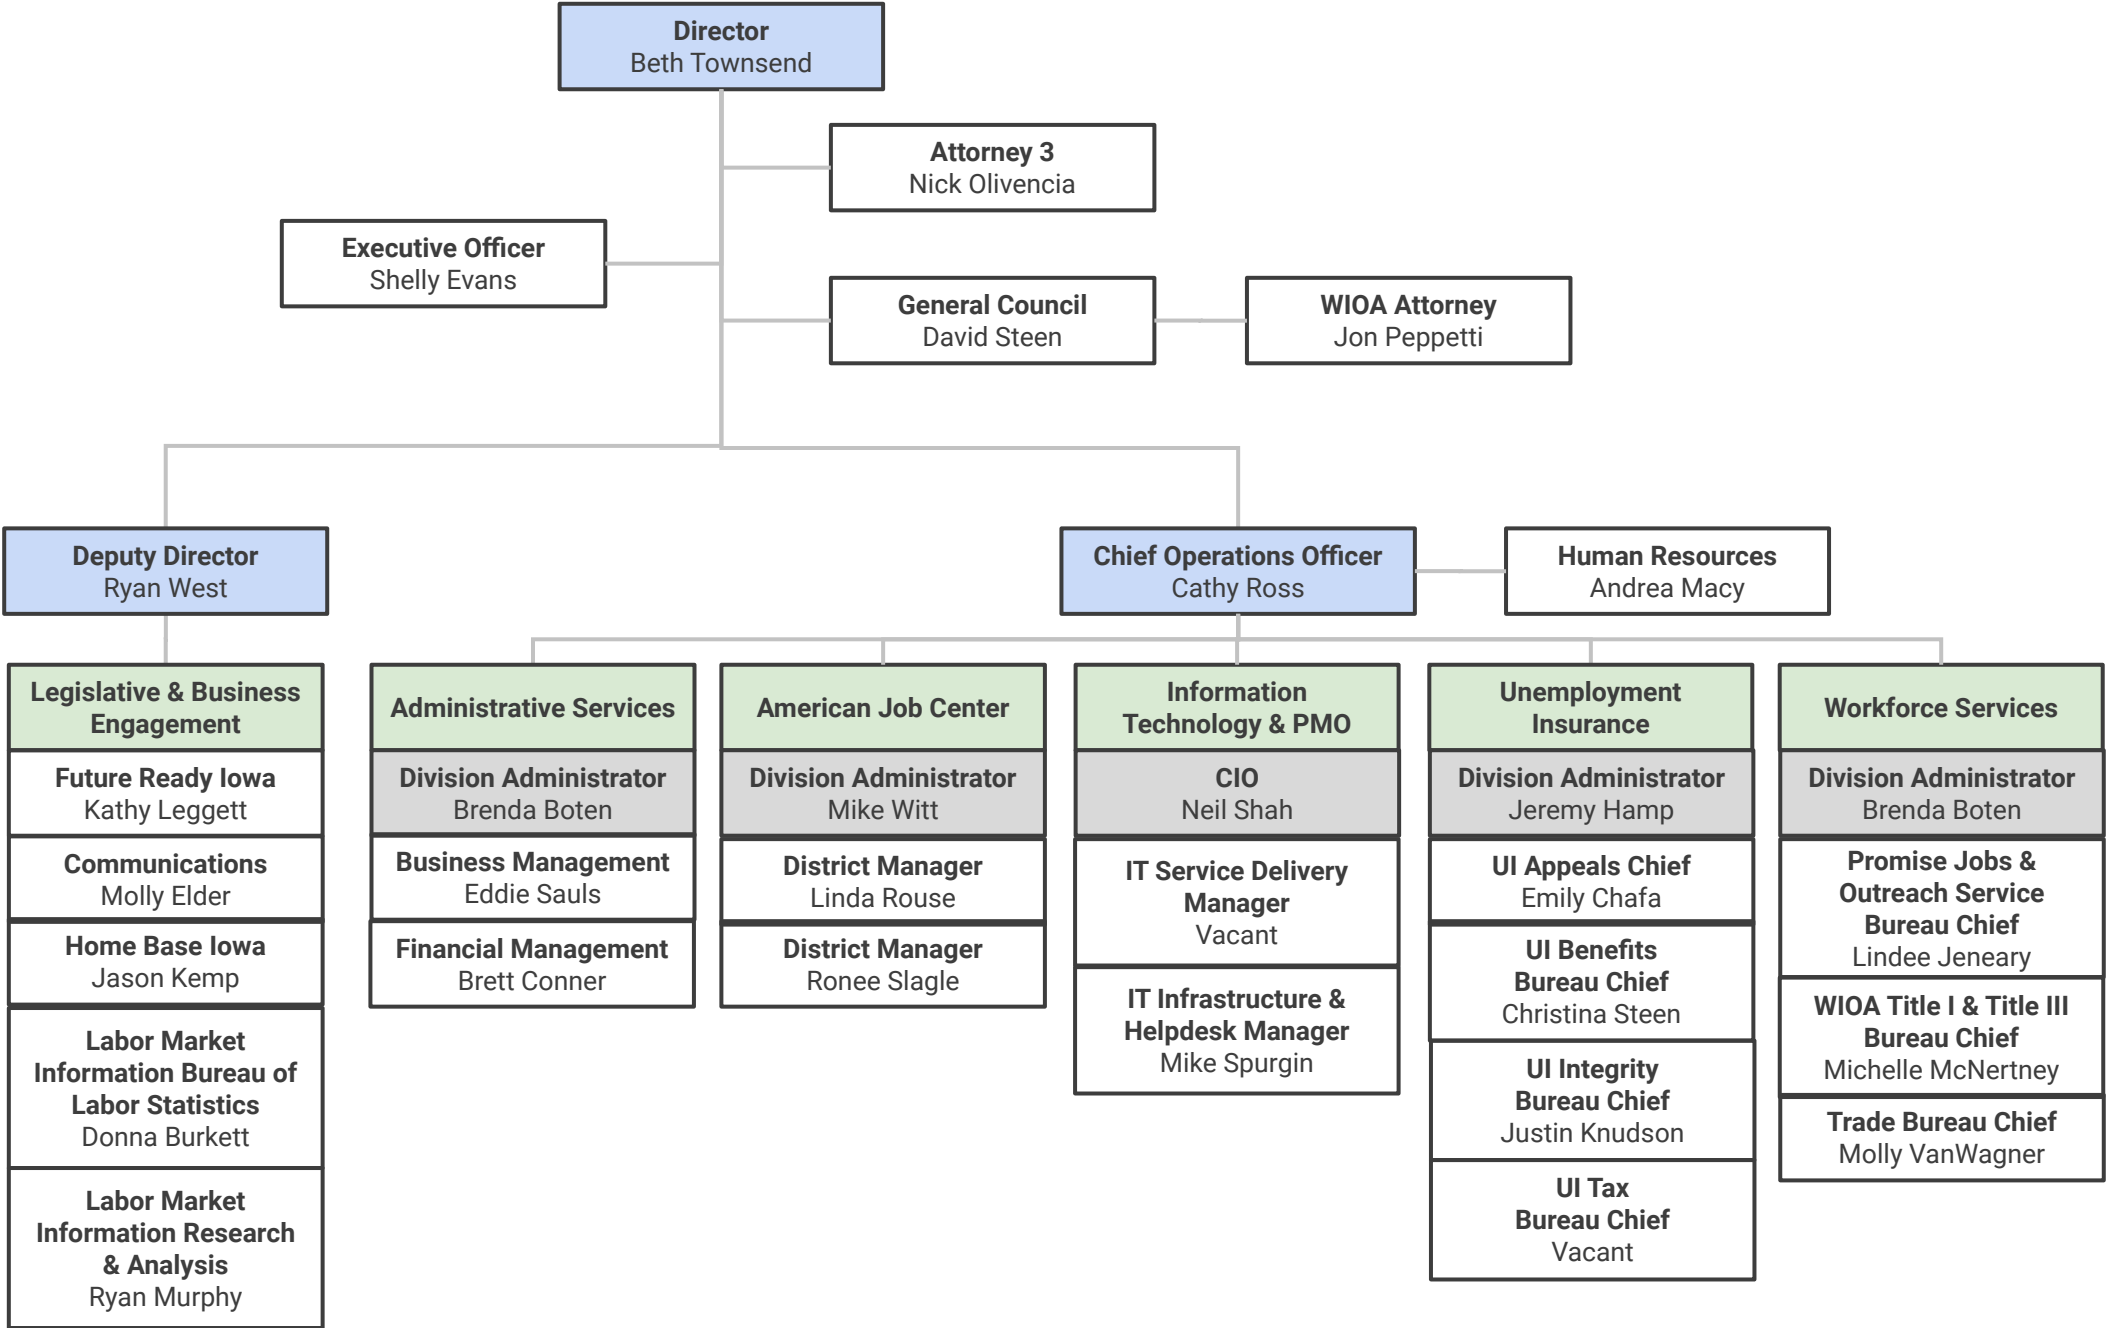

# Iowa Workforce Development Leadership Organization Chart

**Director**  
Beth Townsend

**Attorney 3**  
Nick Olivencia

**Executive Officer**  
Shelly Evans

**General Council**  
David Steen

**WIOA Attorney**  
Jon Peppetti

**Home Base Iowa**  
Jason Kemp

**Labor Market Information Bureau of Labor Statistics**  
Donna Burkett

**Labor Market Information Research & Analysis**  
Ryan Murphy

**Administrative Services**

**Division Administrator**  
Brenda Boten

**Business Management**  
Eddie Sauls

**Financial Management**  
Brett Conner

**American Job Center**

**Division Administrator**  
Mike Witt

**District Manager**  
Linda Rouse

**District Manager**  
Ronee Slagle

**Information Technology & PMO**

**CIO**  
Neil Shah

**IT Service Delivery Manager**  
Vacant

**IT Infrastructure & Helpdesk Manager**  
Mike Spurgin

**Unemployment Insurance**

**Division Administrator**  
Jeremy Hamp