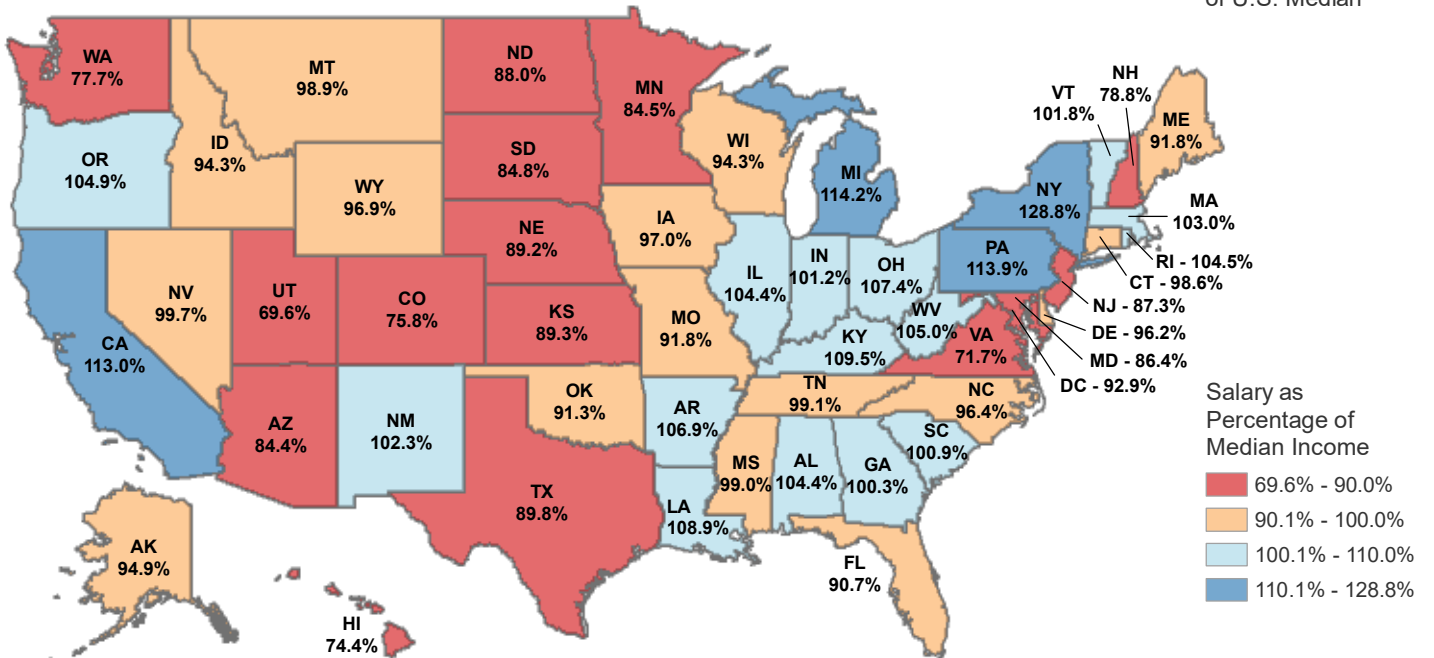

Estimated Average Classroom Teacher Salary — 2017-2018

By State

\$60,483
U.S. Average

As a Percentage of Median Household Income — 2017

100.2%
of U.S. Median

Note: National averages are calculated by the National Education Association. Percentages are calculated by dividing average teacher salary by the state's median household income.