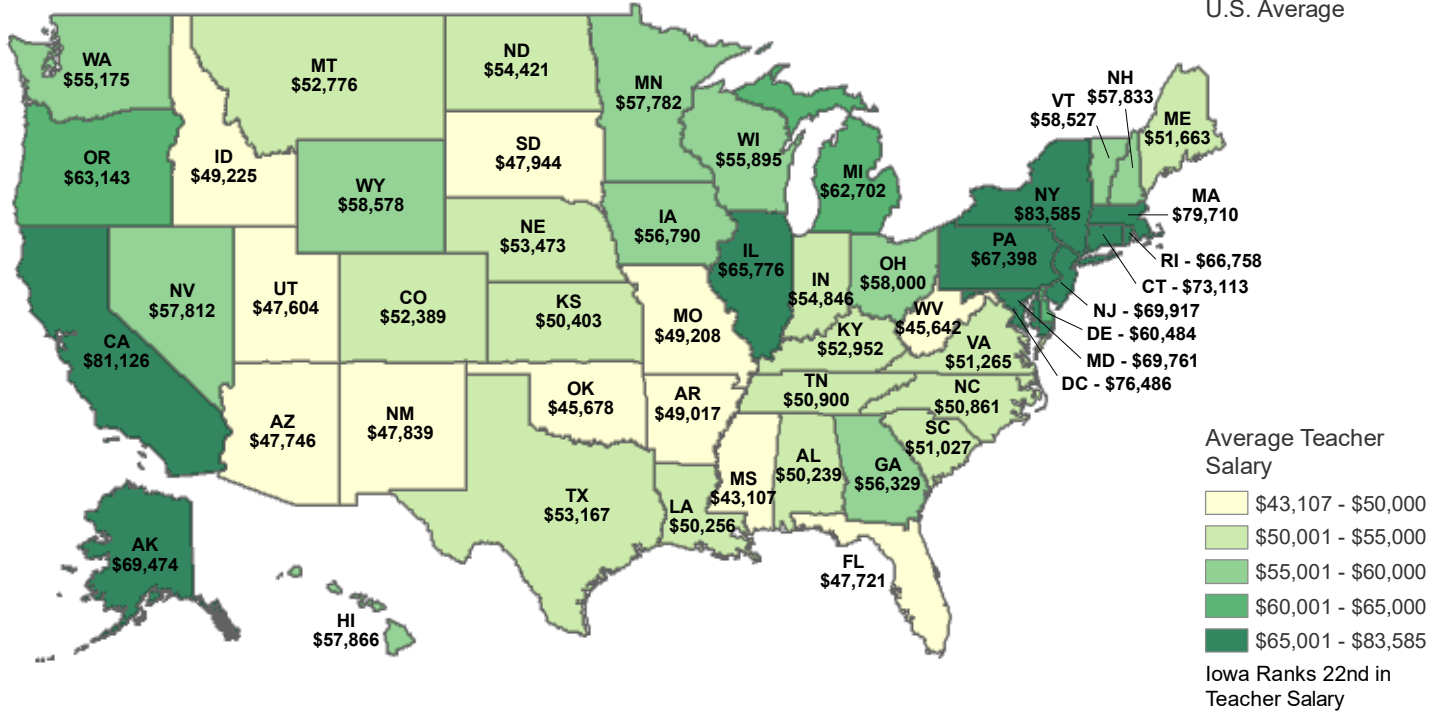

Estimated Average Classroom Teacher Salary — 2017-2018

By State

\$60,483
U.S. Average

As a Percentage of Median Household Income — 2017

100.2%
of U.S. Median

Note: National averages are calculated by the National Education Association. Percentages are calculated by dividing average teacher salary by the state's median household income.