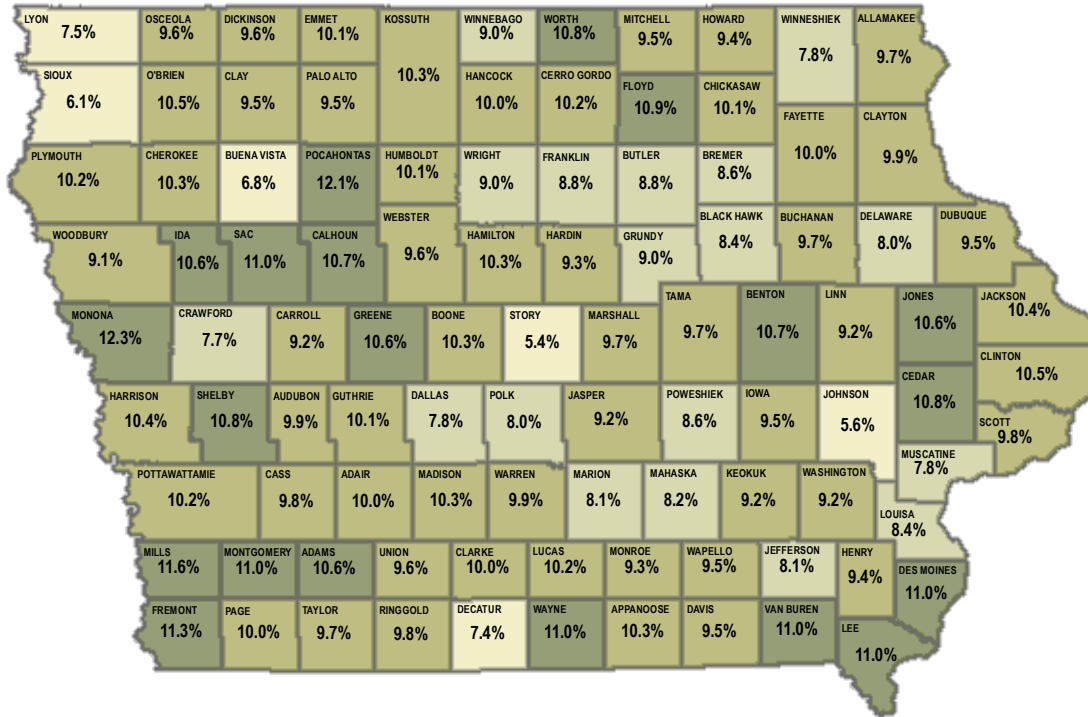

Iowa Veteran Population

Veterans as a Percent of Total Population 18 Years and Older – FFY 2016

211,549

2016 Iowa Veteran Population

110,993

2045 Projected Iowa Veteran Population

Population by County

Iowa Veterans Demographics FFY 2016 Compared with 2045 Population Projections

Percentage of Population by Period of Service

Percentage of Population by Gender

Percentage of Population by Age

Percentage of Population by Race

Note: Percentages may not total due to rounding.

Sources: U.S. Department of Veterans Affairs; U.S. Census Bureau, 2016 Population Estimates; LSA calculations
 LSA Staff Contact: Kent Ohms (515.971.7053) kenneth.ohms@legis.iowa.gov