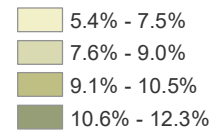

Iowa Veteran Population

Veterans as a Percent of Total Population 18 Years and Older – FFY 2016

211,549

2016 Iowa Veteran Population

110,993

2045 Projected Iowa Veteran Population

Population by County

Iowa Veterans Demographics FFY 2016 Compared with 2045 Population Projections