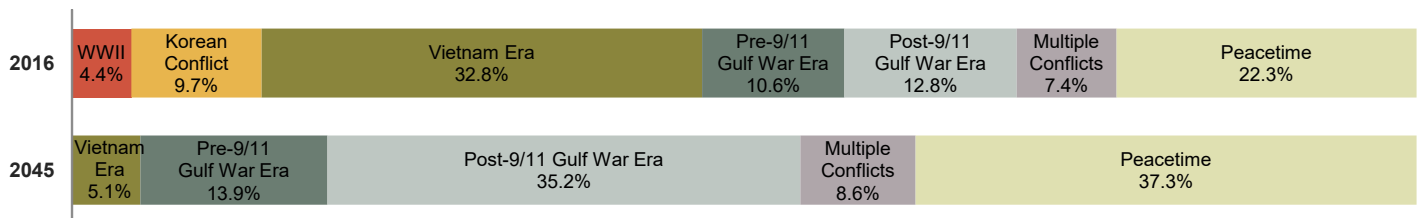

Iowa Veterans Demographics FFY 2016 Compared with 2045 Population Projections

Percentage of Population by Period of Service

Percentage of Population by Gender