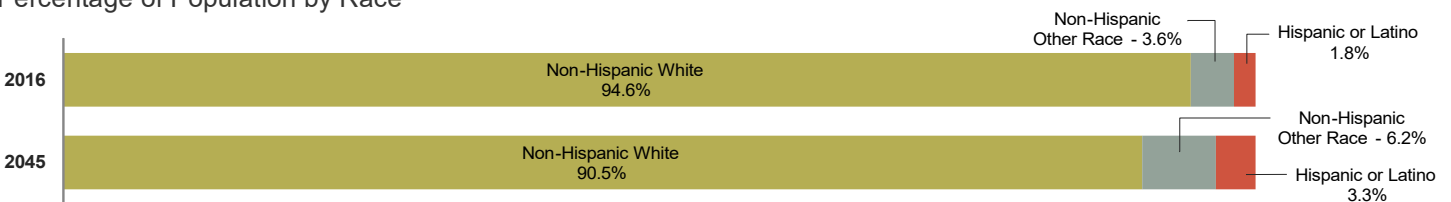

Percentage of Population by Period of Service

Percentage of Population by Gender

Percentage of Population by Age

Percentage of Population by Race

Note: Percentages may not total due to rounding.

Sources: U.S. Department of Veterans Affairs; U.S. Census Bureau, 2016 Population Estimates; LSA calculations
 LSA Staff Contact: Kent Ohms (515.971.7053) kenneth.ohms@legis.iowa.gov