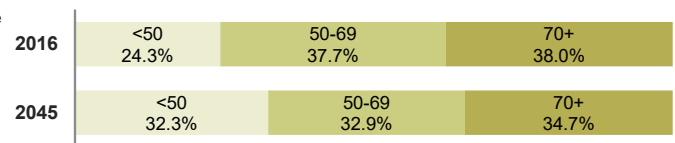

Iowa Veteran Population

Veterans as a Percent of Total Population 18 Years and Older – FFY 2016

211,549

2016 Iowa Veteran Population

110,993

2045 Projected Iowa Veteran Population

Population by County

Iowa Veterans Demographics FFY 2016 Compared with 2045 Population Projections

Percentage of Population by Period of Service

Percentage of Population by Gender

Percentage of Population by Age

Percentage of Population by Race

Note: Percentages may not total due to rounding.

Sources: U.S. Department of Veterans Affairs; U.S. Census Bureau, 2016 Population Estimates; LSA calculations
LSA Staff Contact: Kent Ohms (515.971.7053) kenneth.ohms@legis.iowa.gov