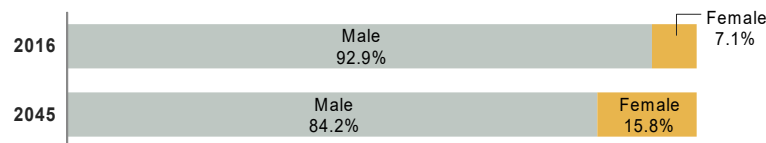

Percentage of Population by Age