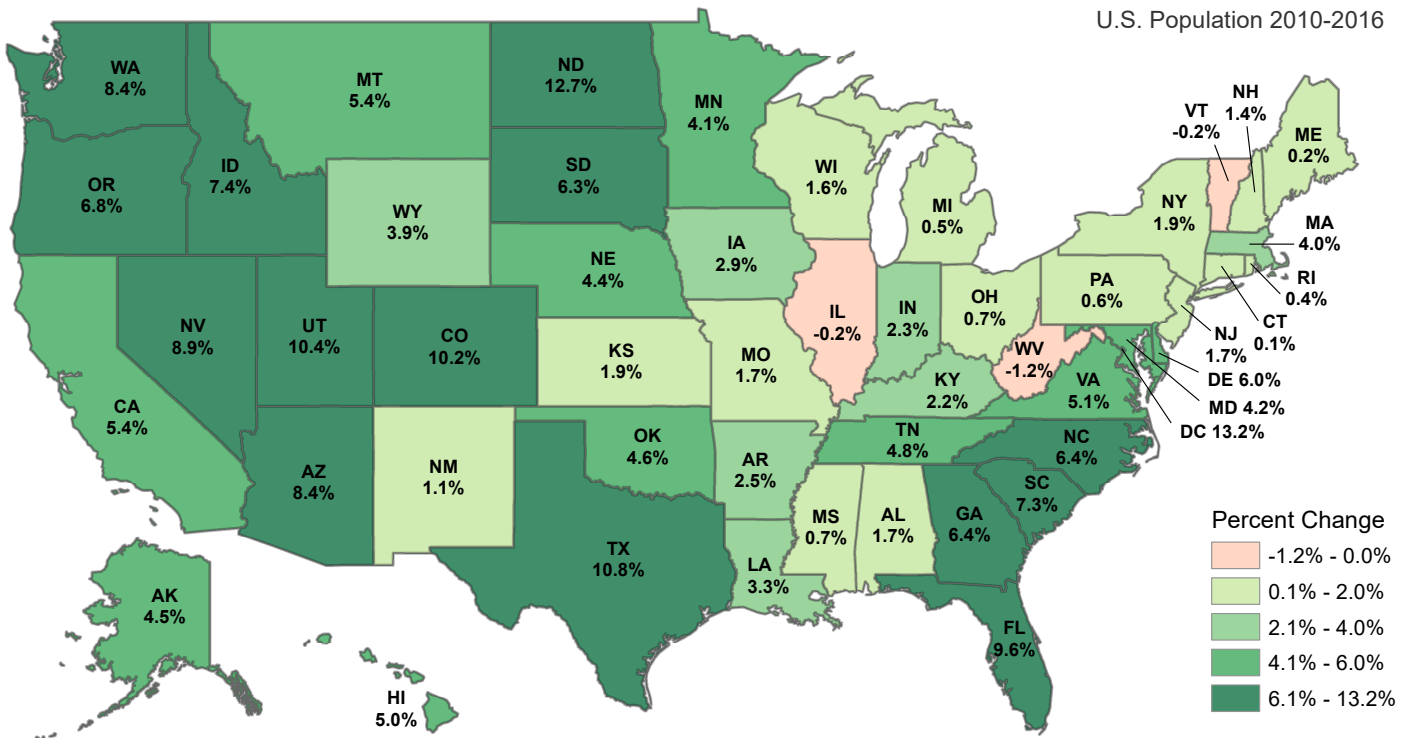

Population Change – 2010-2016

+4.66%

U.S. Population 2010-2016