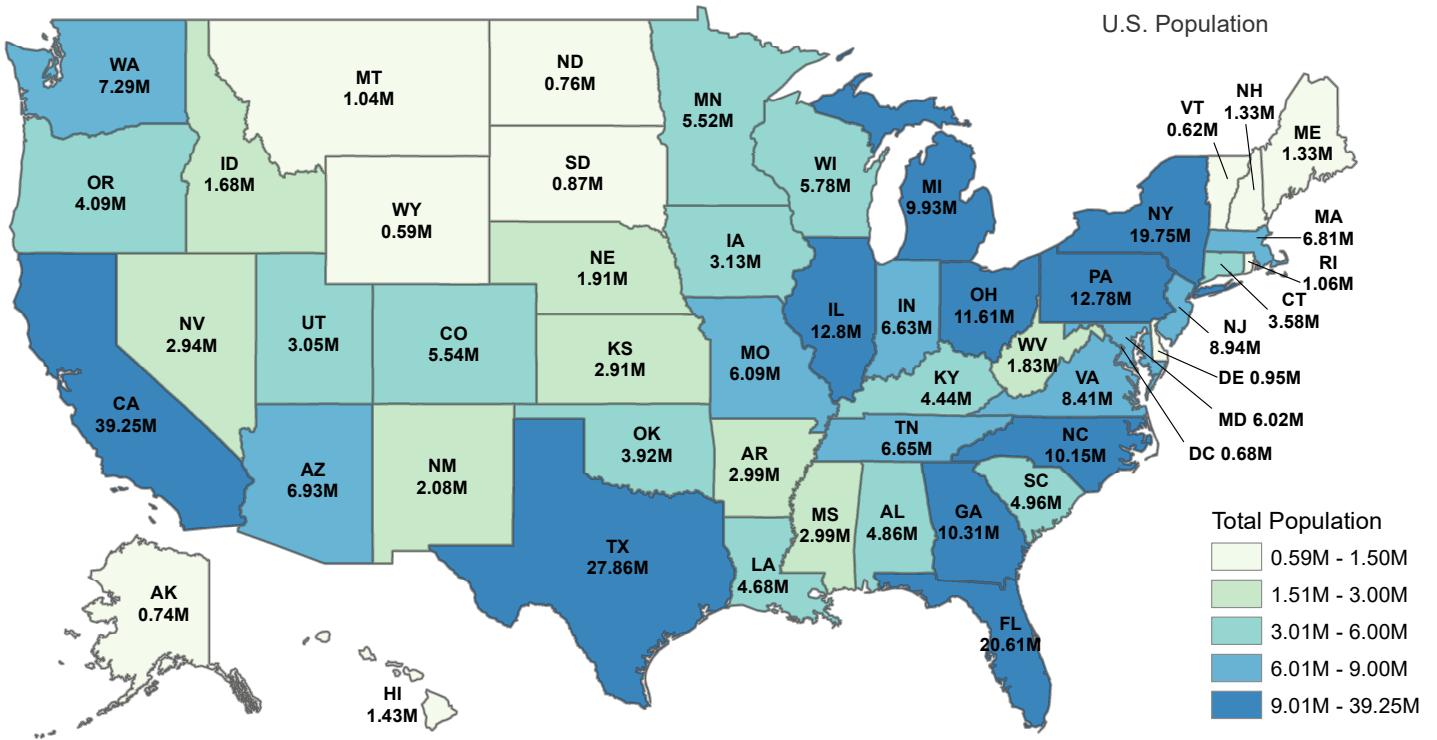

# Population by State – 2016 Estimate

Total Population

## 323.13 Million

U.S. Population

Population Change – 2010-2016