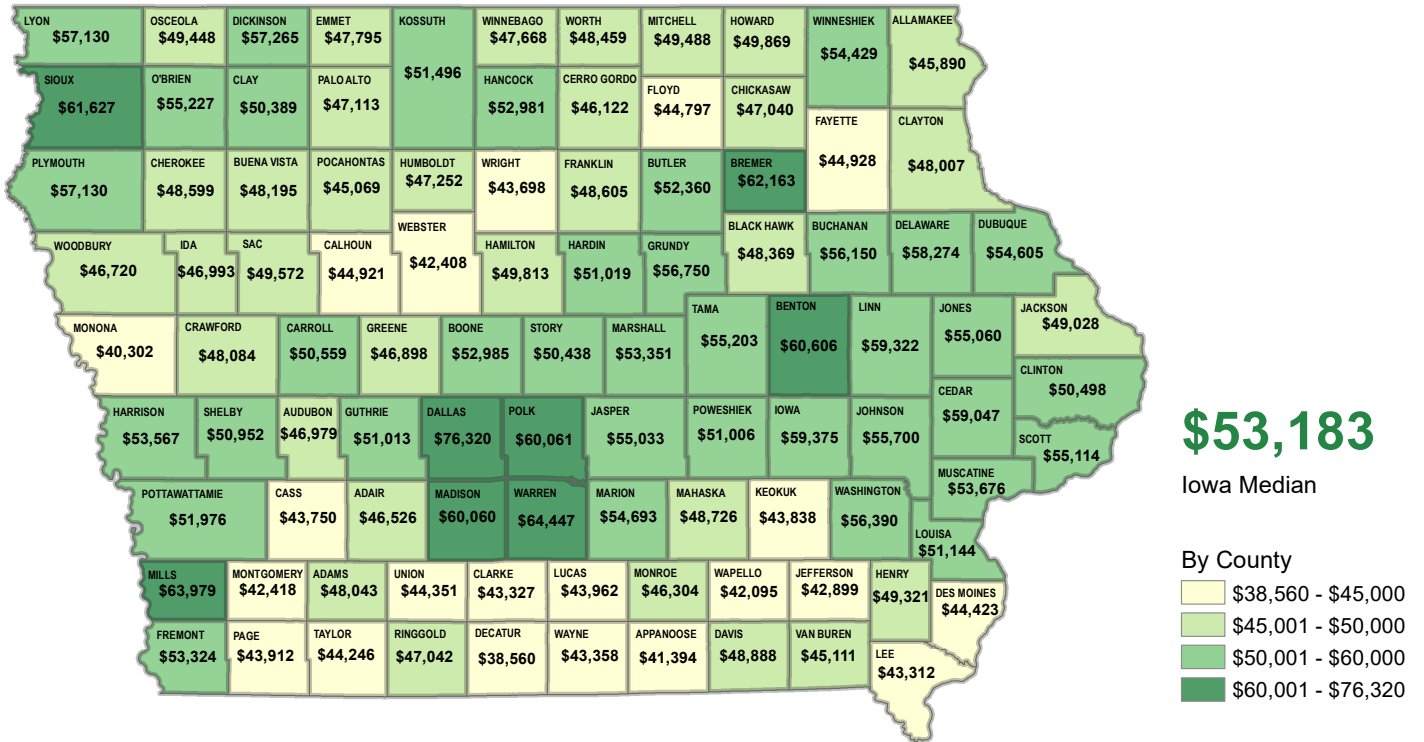

Median Household Income – 2011-2015 ACS 5-Year Estimate

By County

By State

Sources: U.S. Census Bureau 2011-2015 American Community Survey 5-Year Estimate
LSA Staff Contact: Adam Broich (515.281.8223) adam.broich@legis.iowa.gov