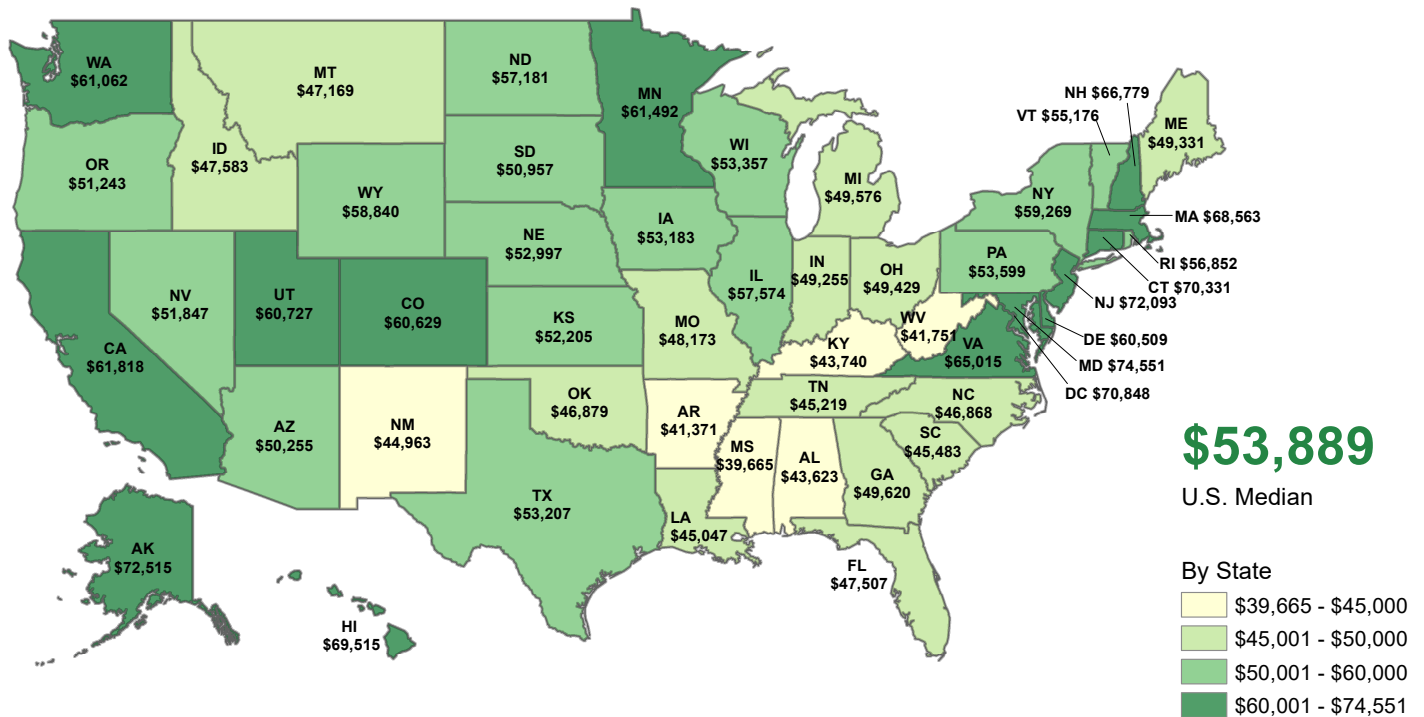

Median Household Income – 2011-2015 ACS 5-Year Estimate

By County

By State

Sources: U.S. Census Bureau 2011-2015 American Community Survey 5-Year Estimate
LSA Staff Contact: Adam Broich (515.281.8223) adam.broich@legis.iowa.gov