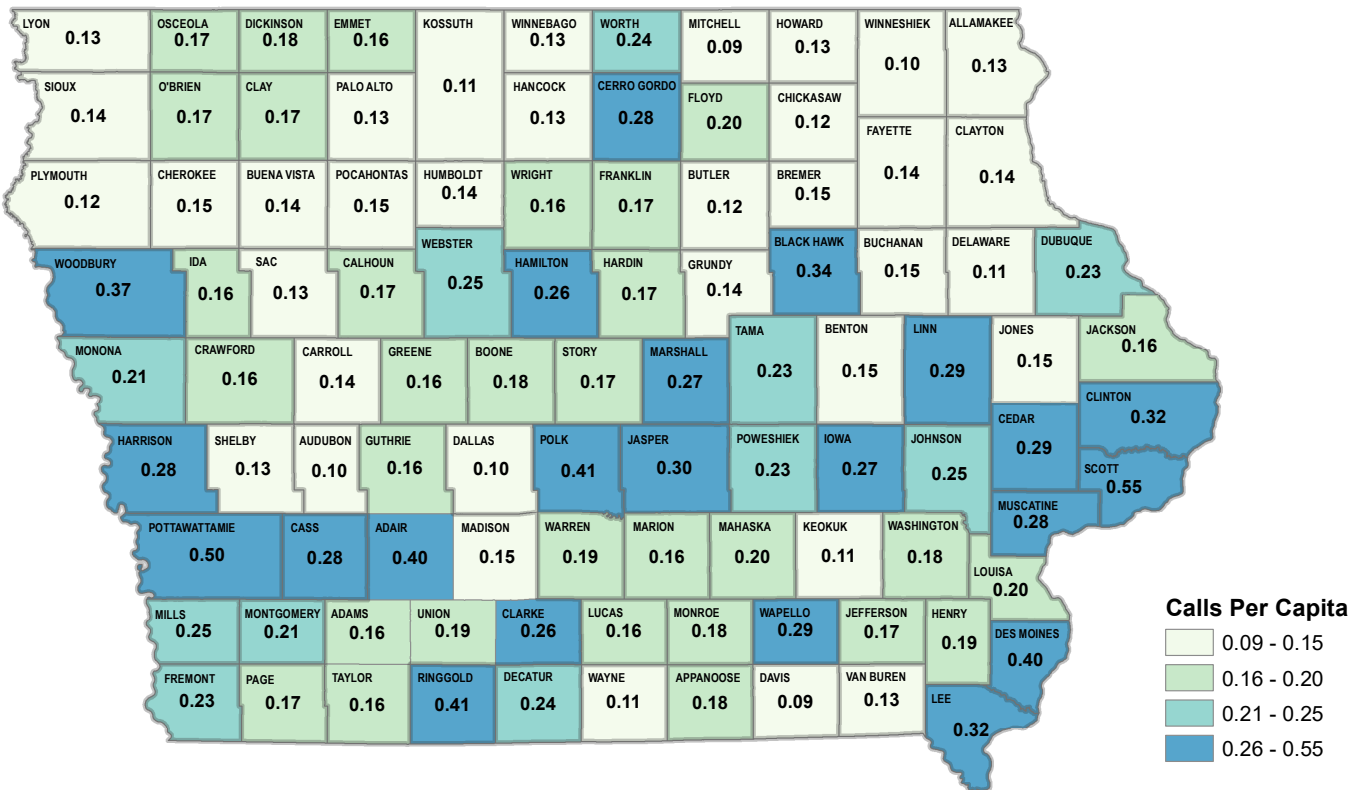

# Total Wireless 911 Calls by County – CY 2016

# Wireless 911 Calls Per Capita by County – CY 2016

Note: Per capita was calculated by dividing the total number of calls by the 2016 census population estimate by county.

Sources: Iowa Homeland Security and Emergency Management, U.S. Census Bureau 2016 Population Estimate, LSA Calculations