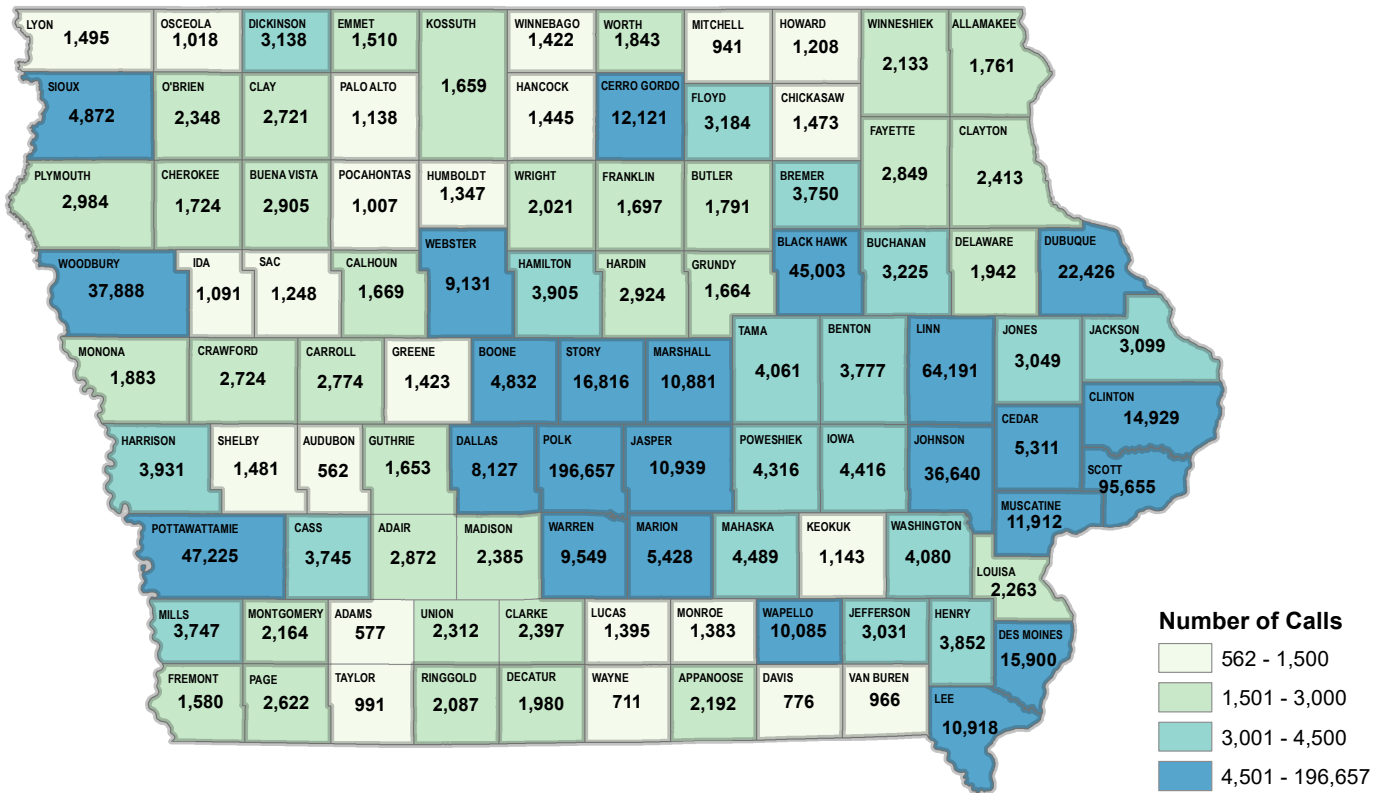

# Total Wireless 911 Calls by County – CY 2016

# Wireless 911 Calls Per Capita by County – CY 2016

Note: Per capita was calculated by dividing the total number of calls by the 2016 census population estimate by county.

Sources: Iowa Homeland Security and Emergency Management, U.S. Census Bureau 2016 Population Estimate, LSA Calculations