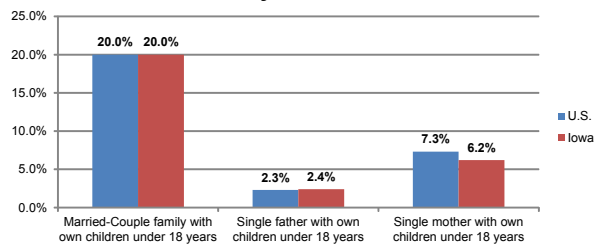

## SINGLE-MOTHER HOUSEHOLDS WITH CHILDREN UNDER AGE 18

## SINGLE-FATHER HOUSEHOLDS WITH CHILDREN UNDER AGE 18

*Percentage of single-father households with children under age 18 in Iowa: 2.4%*

Sources: U.S. Census Bureau, 2013 American Community Survey 5-year estimate LSA Calculations