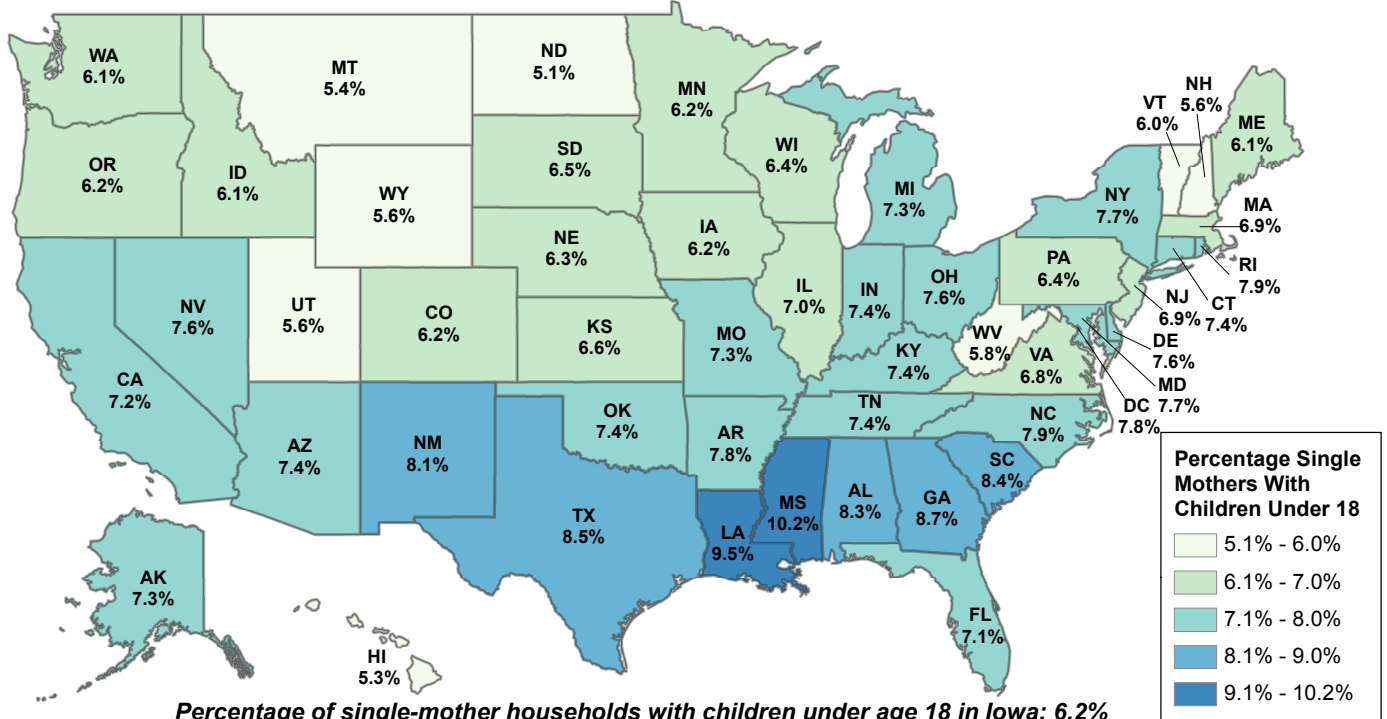

## SINGLE-MOTHER HOUSEHOLDS WITH CHILDREN UNDER AGE 18

## SINGLE-FATHER HOUSEHOLDS WITH CHILDREN UNDER AGE 18

*Percentage of single-father households with children under age 18 in Iowa: 2.4%*

Sources: U.S. Census Bureau, 2013 American Community Survey 5-year estimate LSA Calculations