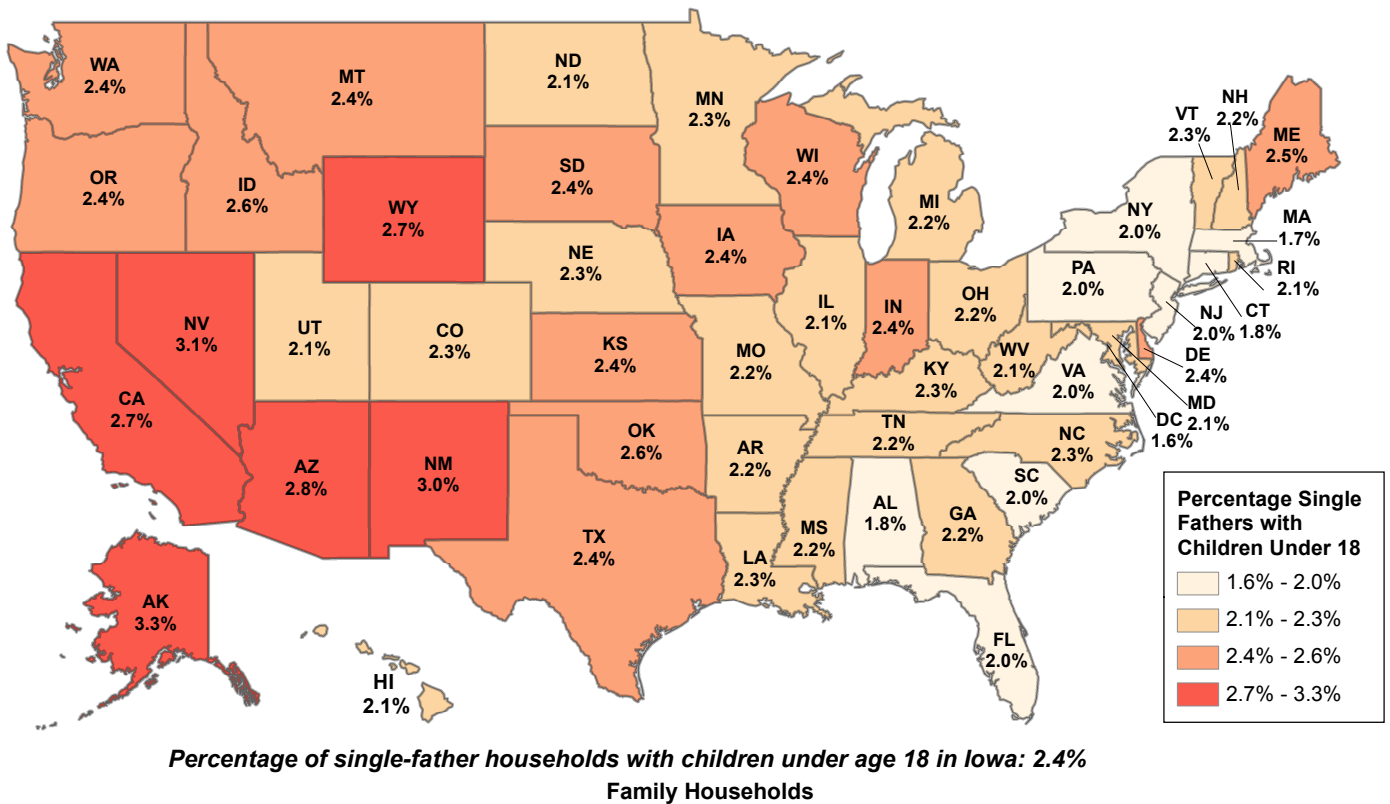

## SINGLE-MOTHER HOUSEHOLDS WITH CHILDREN UNDER AGE 18

## SINGLE-FATHER HOUSEHOLDS WITH CHILDREN UNDER AGE 18

*Percentage of single-father households with children under age 18 in Iowa: 2.4%*

Sources: U.S. Census Bureau, 2013 American Community Survey 5-year estimate LSA Calculations