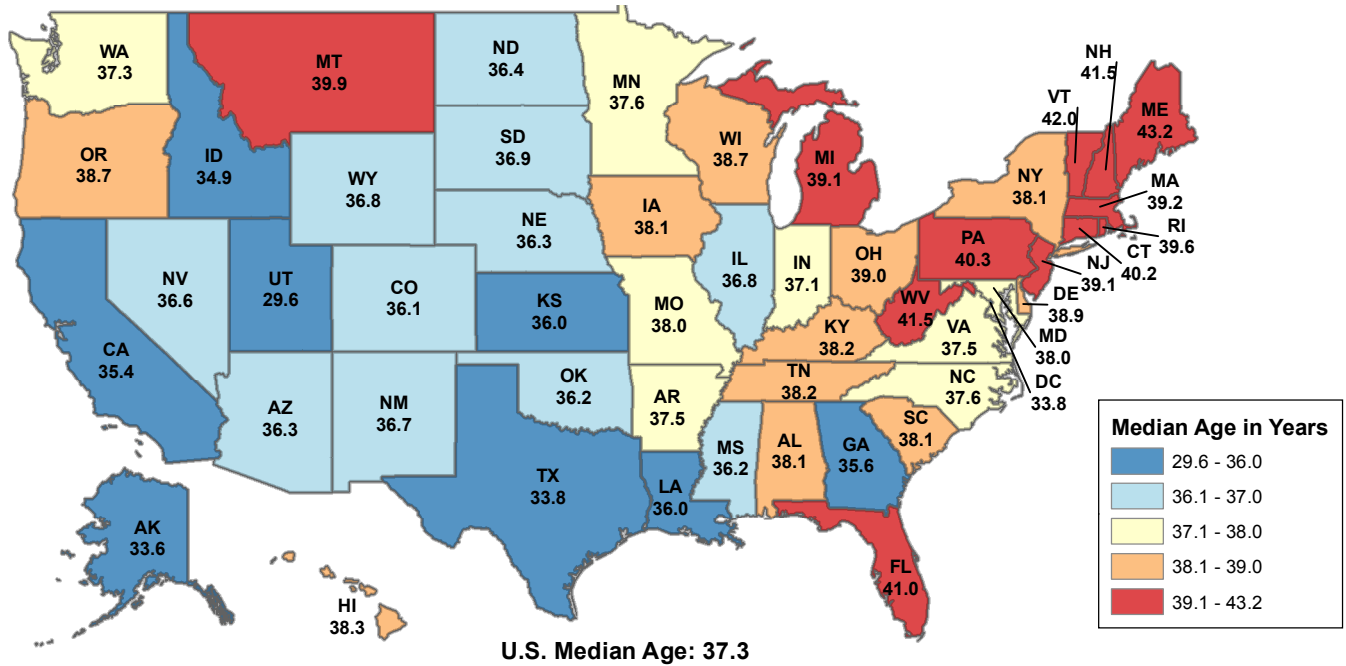

# MEDIAN AGE BY COUNTY

**NOTES:**

- 1) The median age is the age at the midpoint of the population. Half of the population is older than the median age and half of the population is younger.
- 2) An estimated 23.7% of the Iowa and U.S. population is under 18 years old.
- 3) An estimated 15.1% of the Iowa population is over 65 years old, compared to 13.4% for the U.S.