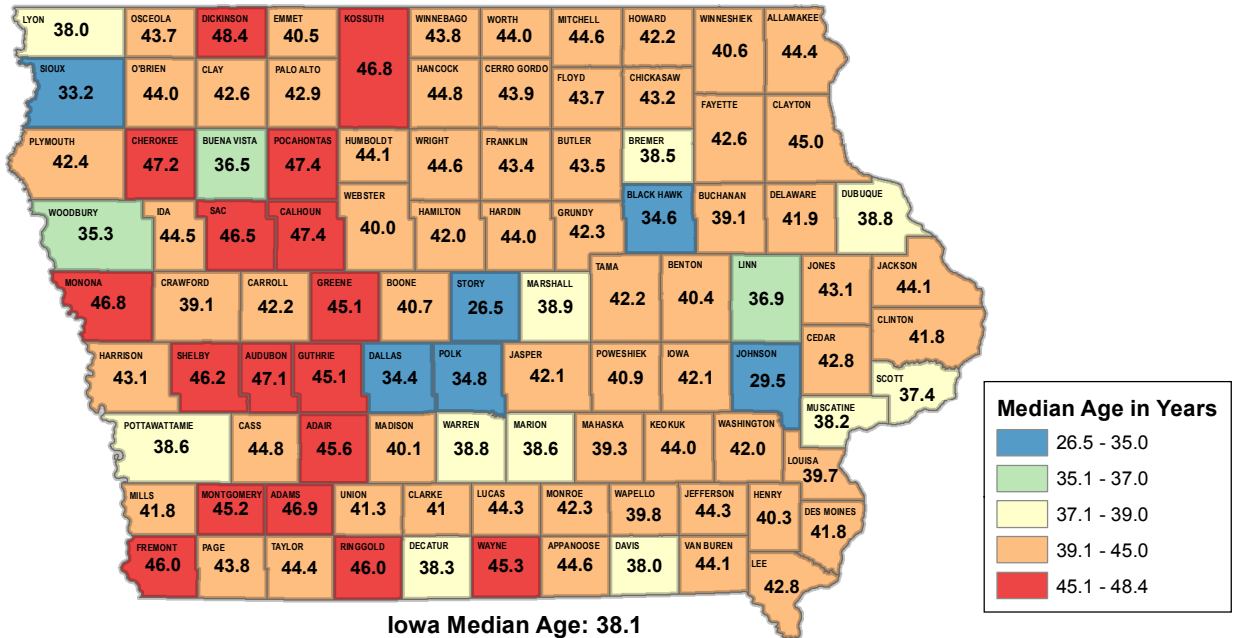

# MEDIAN AGE BY COUNTY

**NOTES:**

- 1) The median age is the age at the midpoint of the population. Half of the population is older than the median age and half of the population is younger.
- 2) An estimated 23.7% of the Iowa and U.S. population is under 18 years old.
- 3) An estimated 15.1% of the Iowa population is over 65 years old, compared to 13.4% for the U.S.