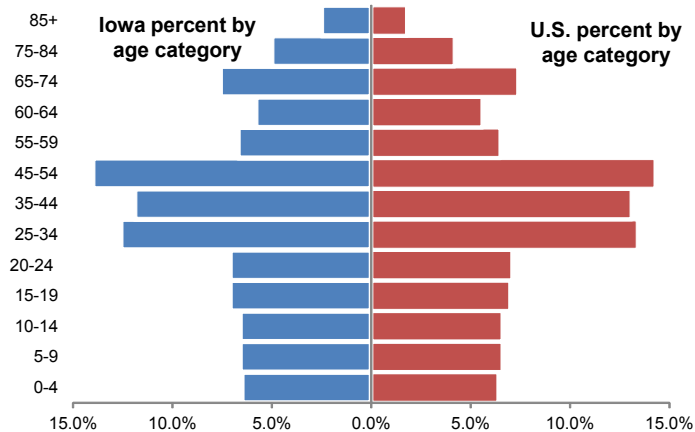

# MEDIAN AGE BY COUNTY

**NOTES:**

- 1) The median age is the age at the midpoint of the population. Half of the population is older than the median age and half of the population is younger.
- 2) An estimated 23.7% of the Iowa and U.S. population is under 18 years old.
- 3) An estimated 15.1% of the Iowa population is over 65 years old, compared to 13.4% for the U.S.