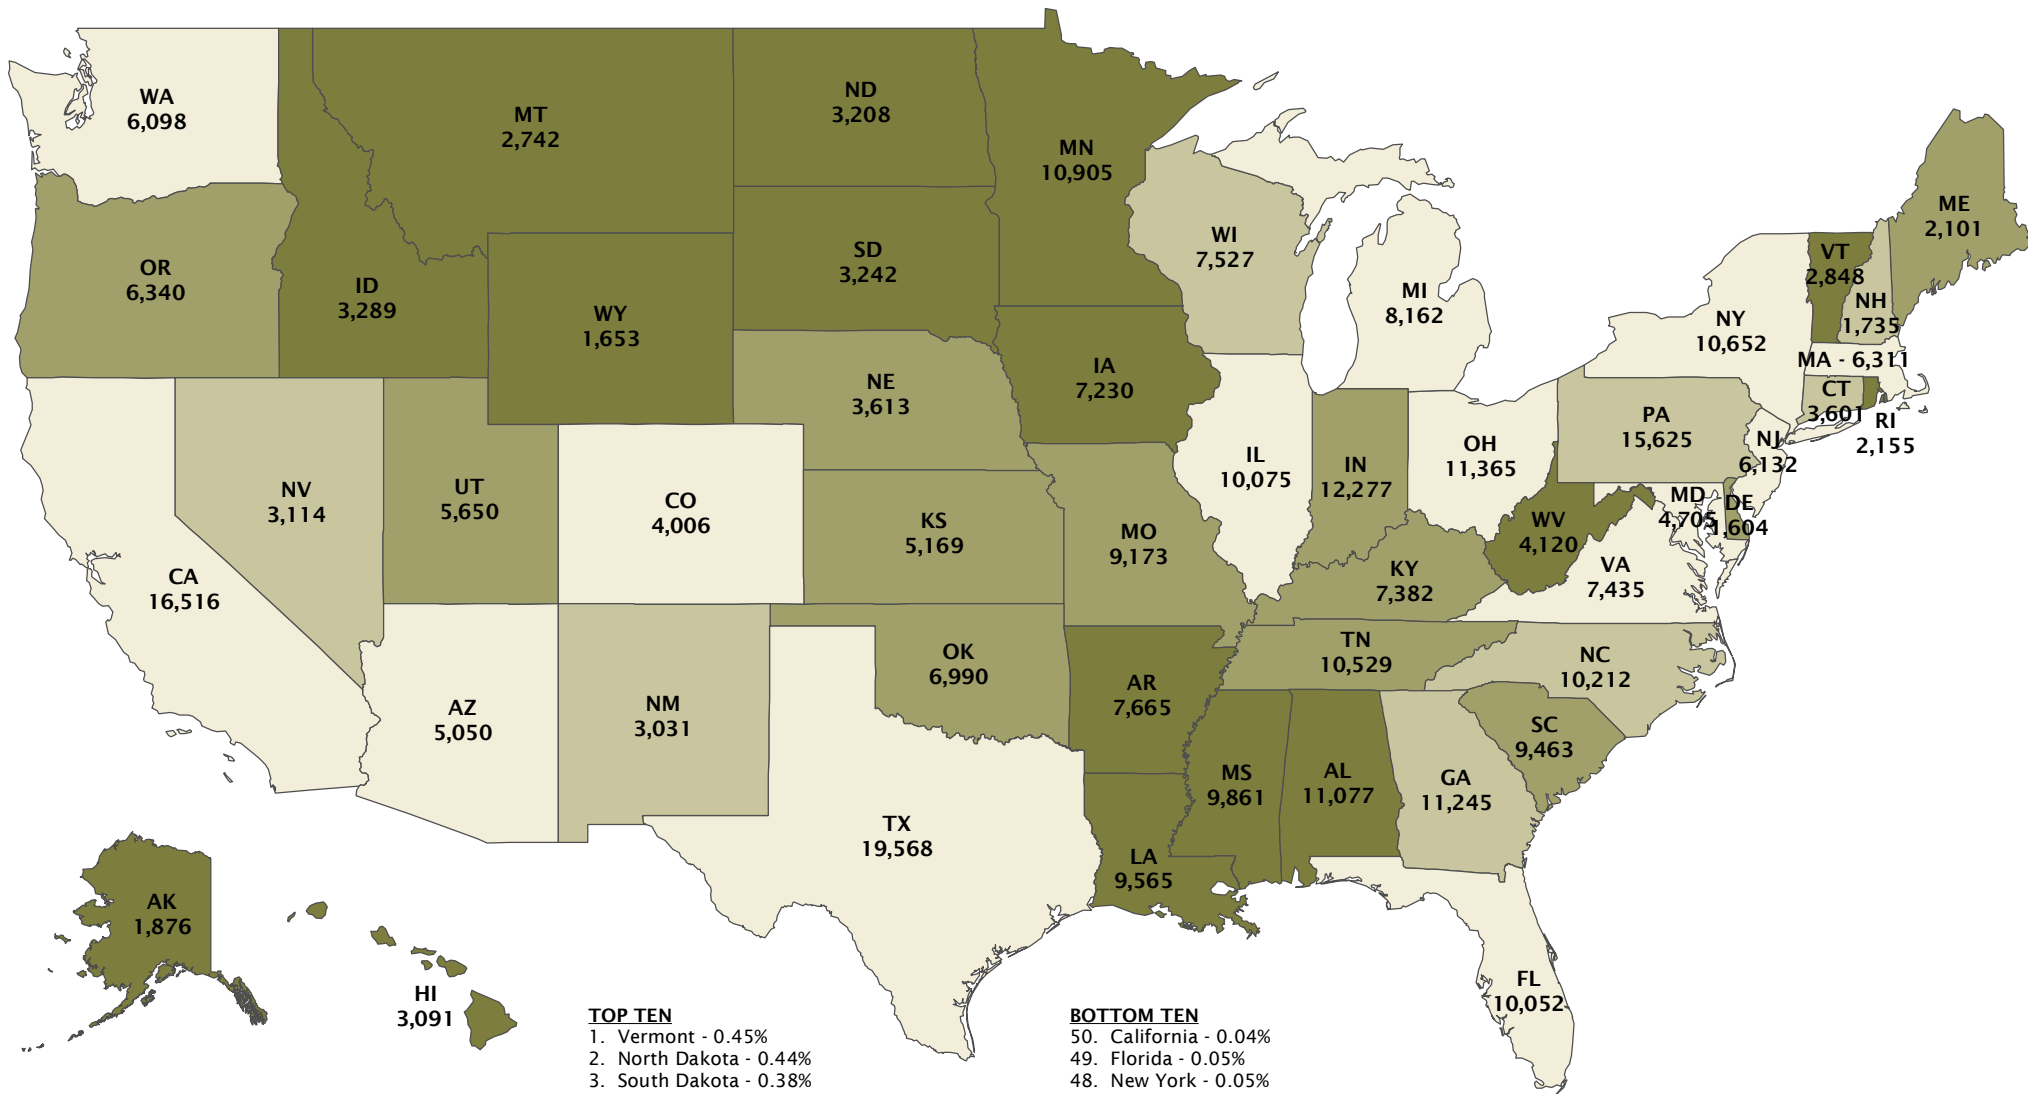

Army National Guard Enlistment FY 2013

TOP TEN

1. Vermont - 0.45%
2. North Dakota - 0.44%
3. South Dakota - 0.38%
4. Mississippi - 0.33%
5. Wyoming - 0.28%
6. Montana - 0.27%
7. Arkansas - 0.26%
8. Alaska - 0.26%
9. Iowa - 0.23%
10. Alabama - 0.23%

BOTTOM TEN

50. California - 0.04%
49. Florida - 0.05%
48. New York - 0.05%
47. New Jersey - 0.07%
46. Texas - 0.07%
45. Colorado - 0.08%
44. Arizona - 0.08%
43. Illinois - 0.08%
42. Maryland - 0.08%
41. Michigan - 0.08%