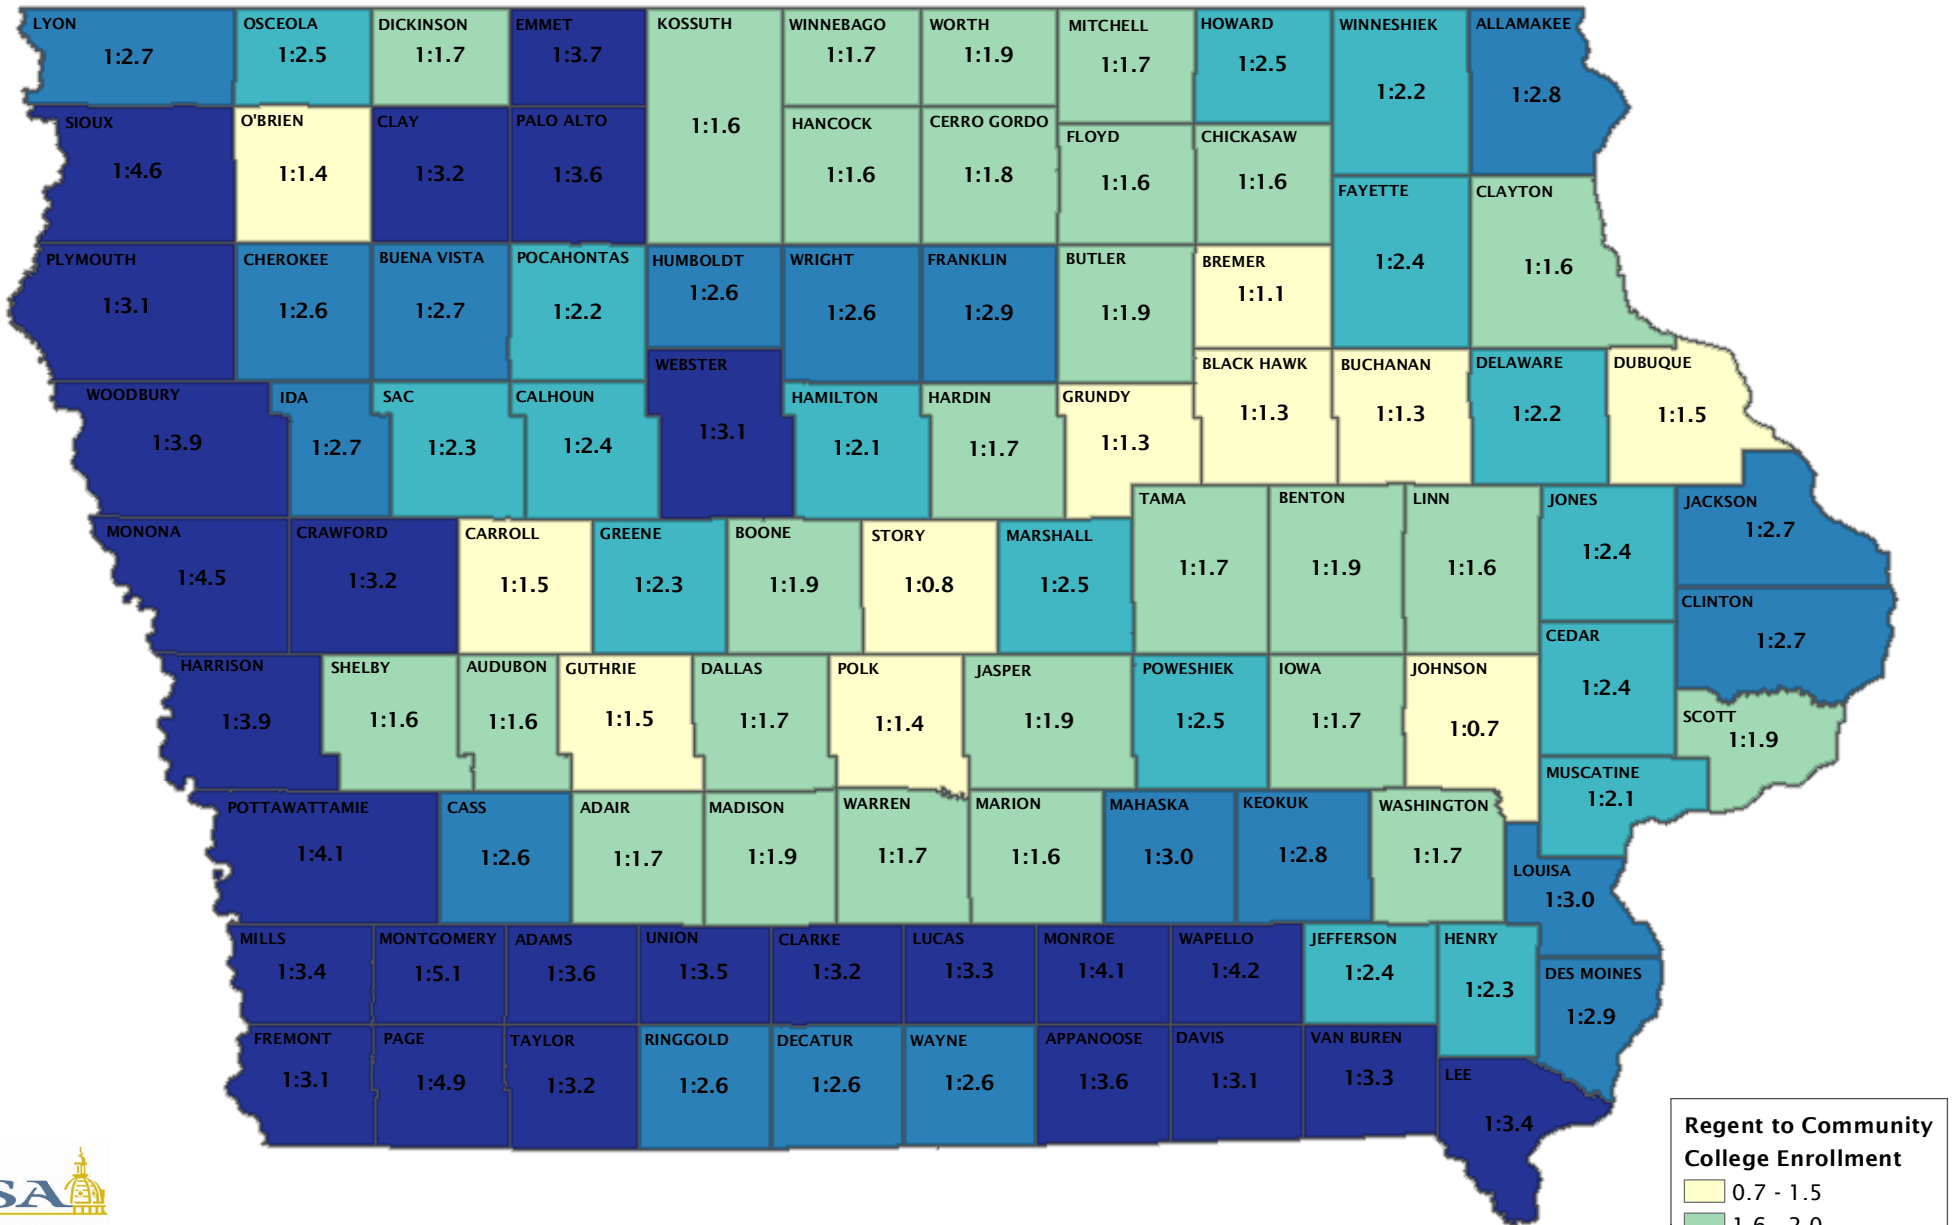

Ratio of Regent University Enrollment to Community College Enrollment

Fall 2013

Iowa had 132,545 in-state students in the fall of 2013, 47,456 enrolled in Regent Universities and 85,089 enrolled in Community Colleges, a ratio of 1:1.8.

Note: Private college enrollment was not included in higher education enrollment totals, as the data are not available.