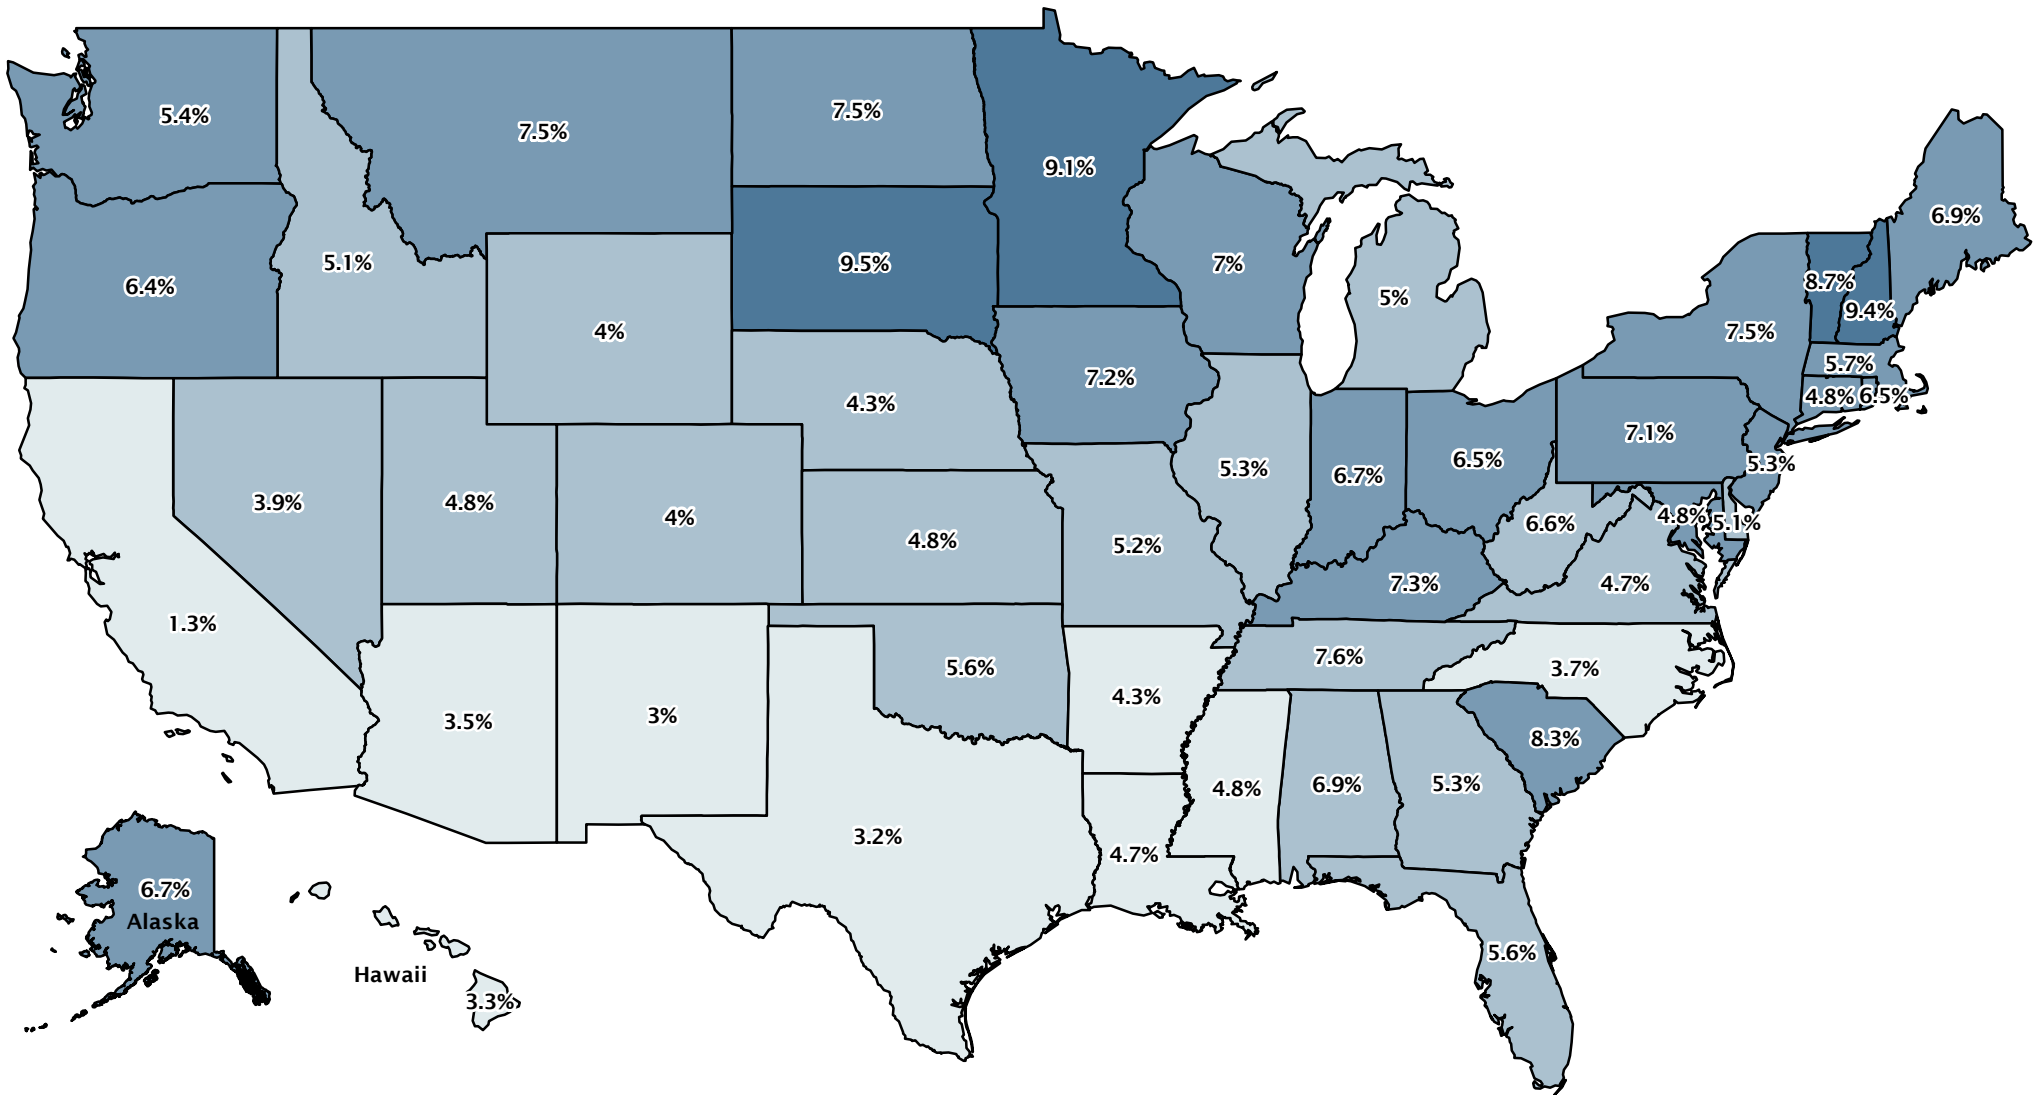

Average Undergraduate In-State Tuition and Required Fees Public 2-Year Institutions - 2010

National Median of Tuition and Fees: \$2,850
National Median as Percentage of Median Household Income: 5.8%

Note: Figures represent the tuition and fees as a percentage of median household income by state.