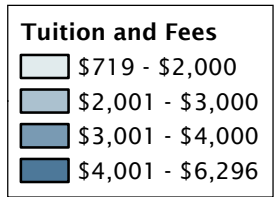

Average Undergraduate In-State Tuition and Required Fees Public 2-Year Institutions - 2010

National Median of Tuition and Fees: \$2,850
National Median as Percentage of Median Household Income: 5.8%

Note: Figures represent the tuition and fees as a percentage of median household income by state.