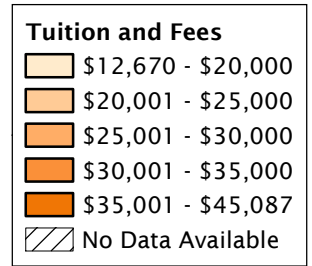

Average Undergraduate In-State Tuition and Required Fees Private 4-Year Institutions - 2010

National Median of Tuition and Fees: \$29,383
National Median as Percentage of Median Household Income: 59.6%

Note: Figures represent the tuition and fees as a percentage of median household income by state.