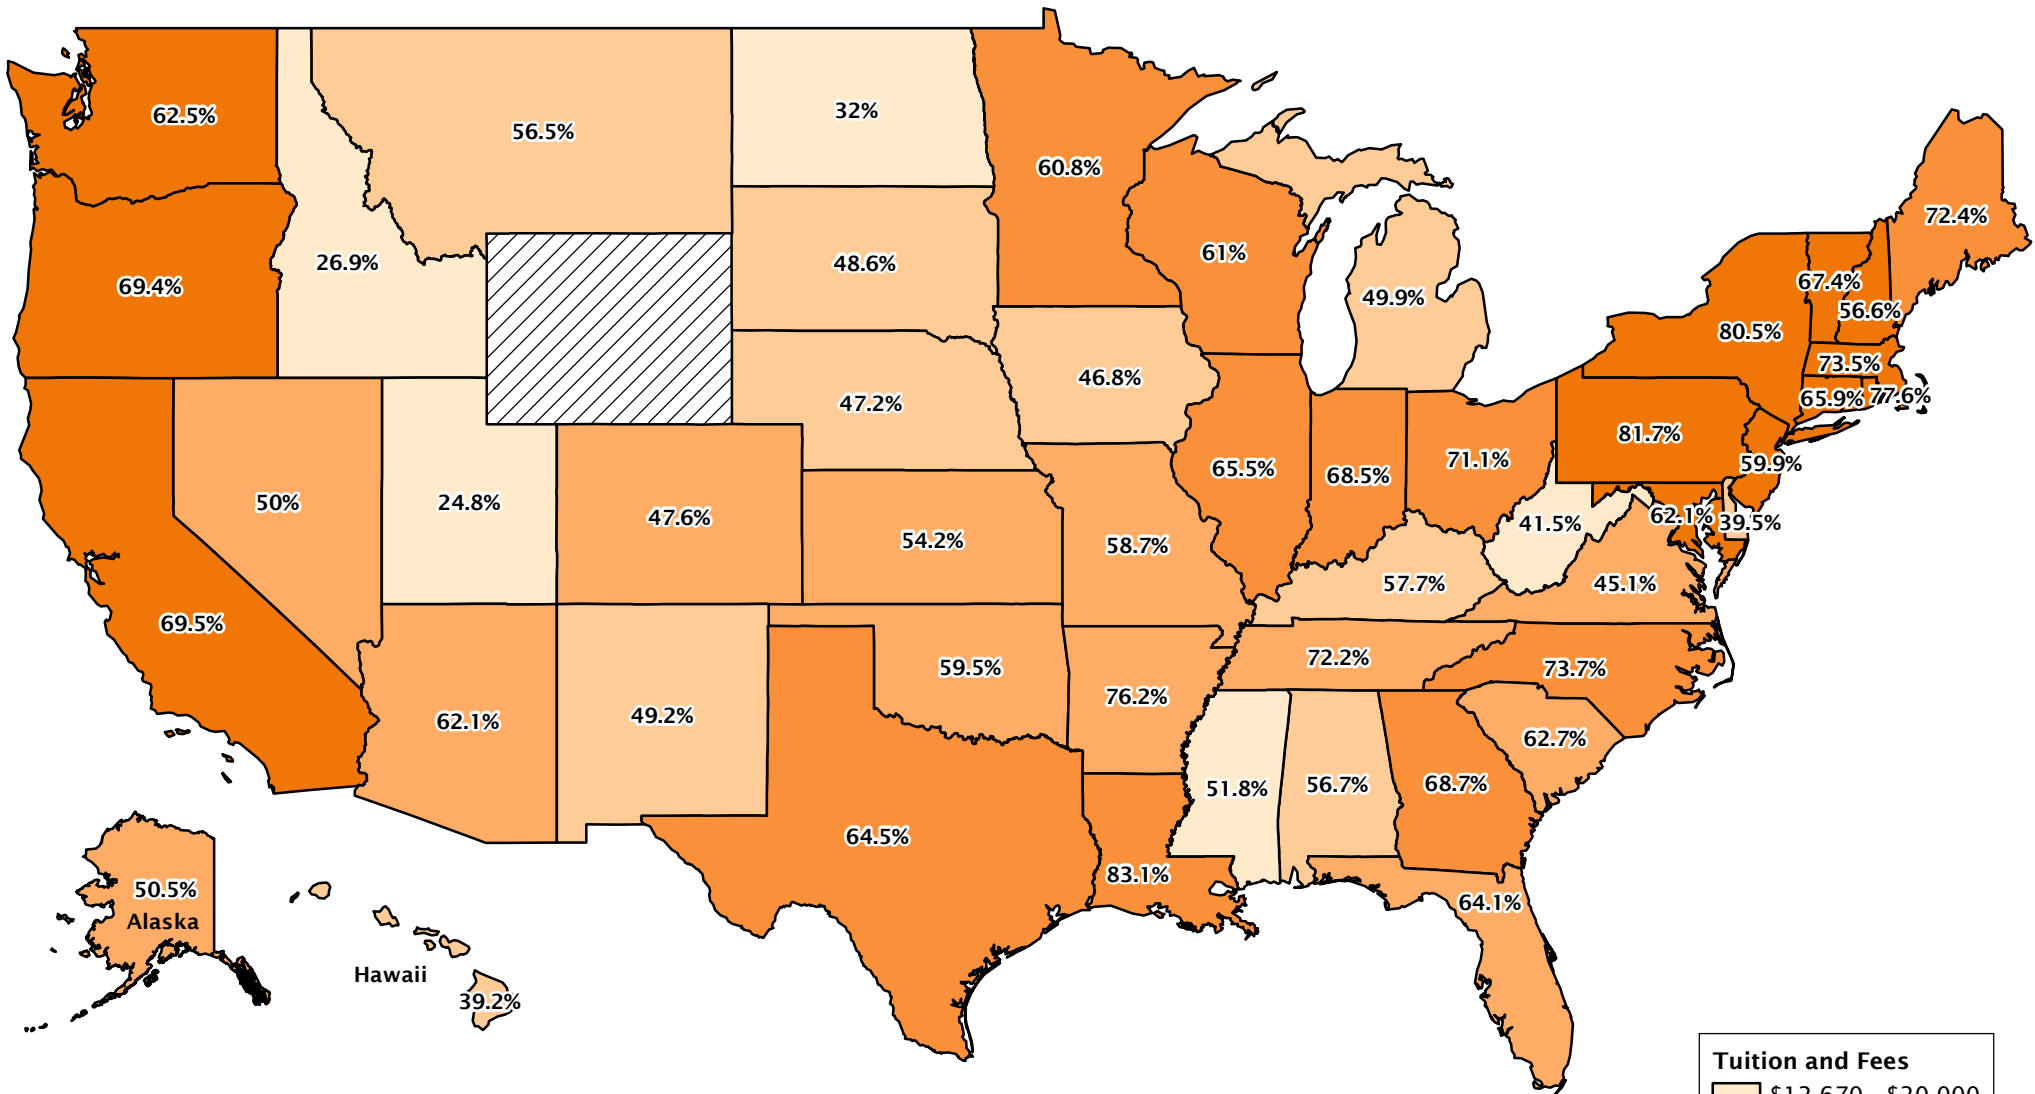

Average Undergraduate In-State Tuition and Required Fees Private 4-Year Institutions - 2010

National Median of Tuition and Fees: \$29,383
National Median as Percentage of Median Household Income: 59.6%

Note: Figures represent the tuition and fees as a percentage of median household income by state.