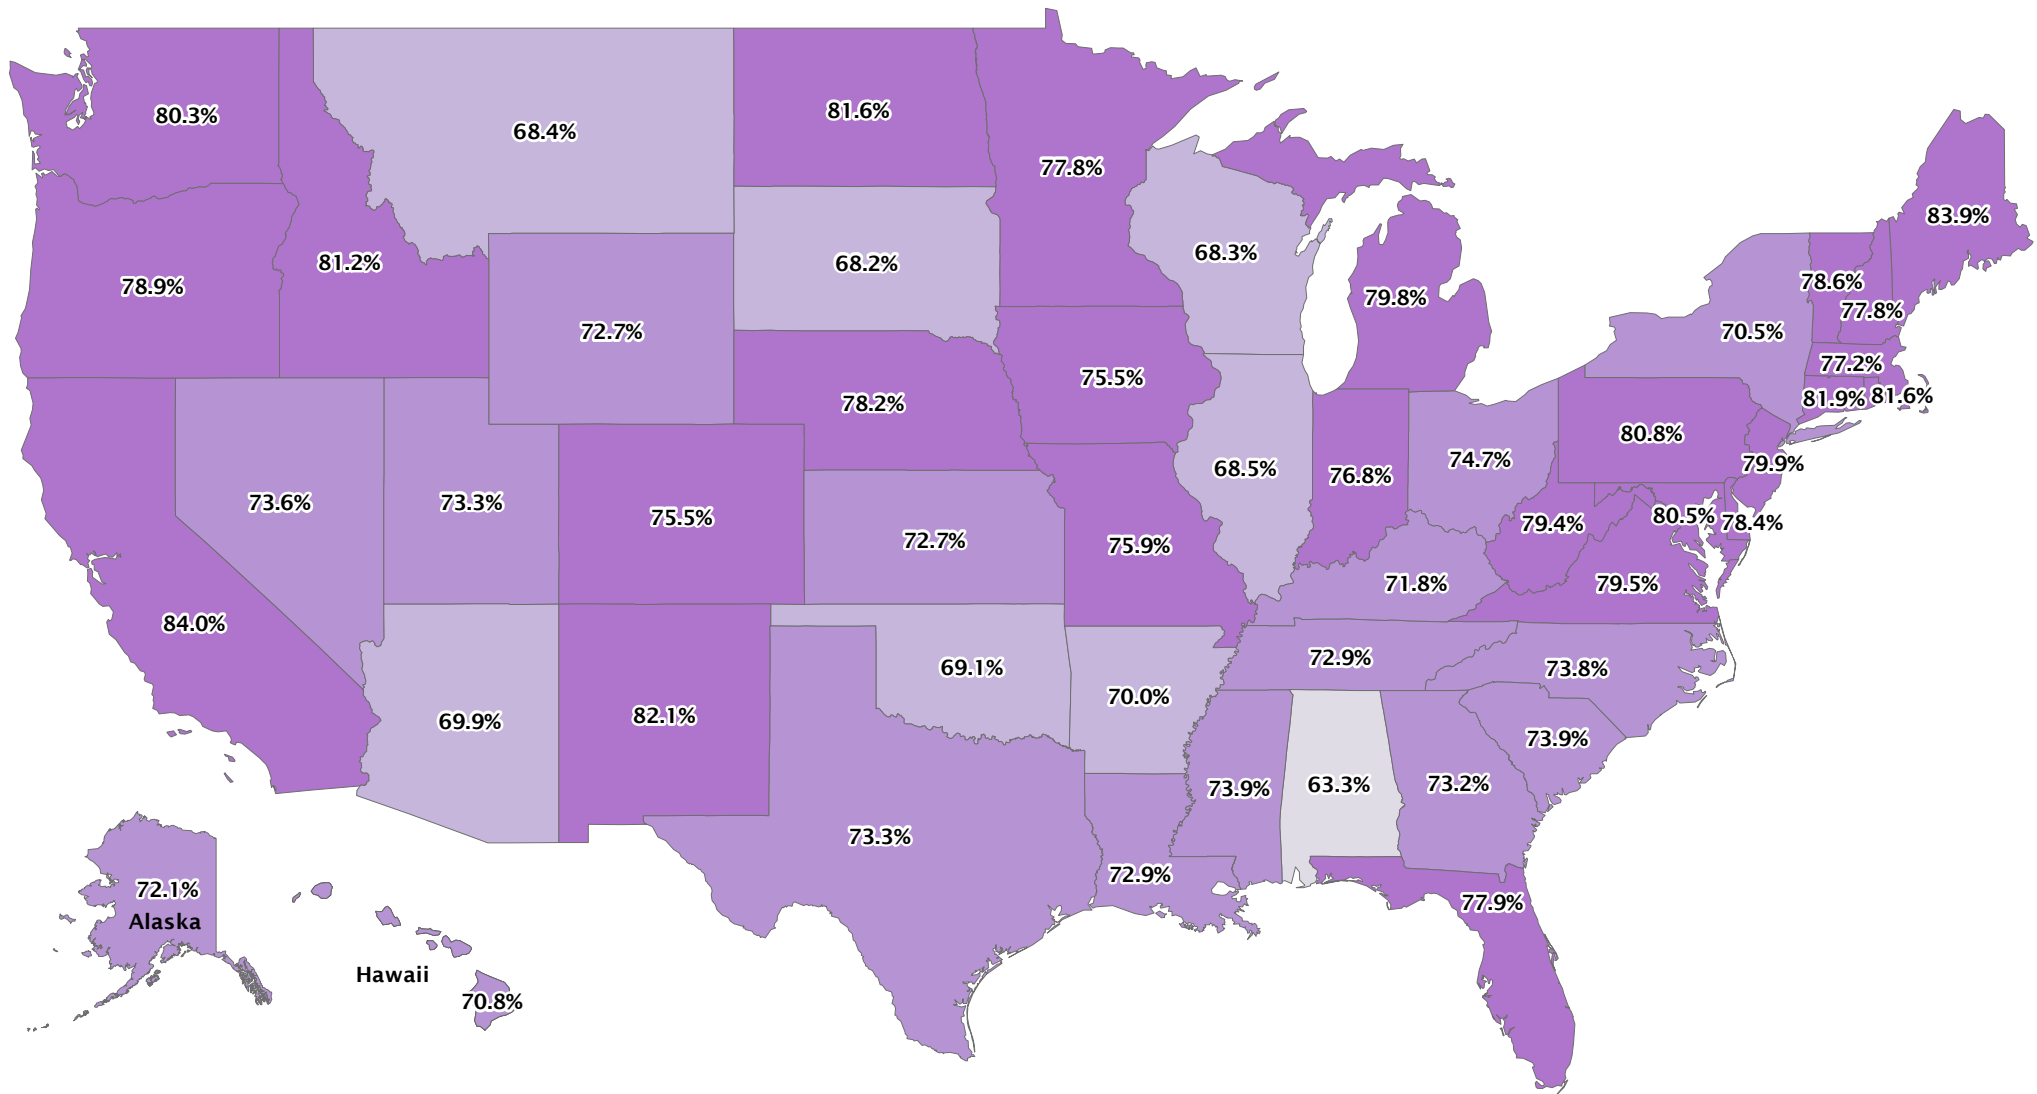

# Retention Rate – 4-Year Colleges and Universities – 2010

National Median Retention Rate: 75.5%

Note: Retention rate – first-time college freshmen returning their second year (includes both public and private colleges) and total retention rate for fall semester.