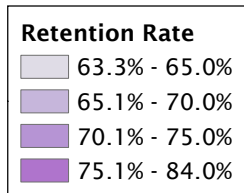

# Retention Rate – 4-Year Colleges and Universities – 2010

National Median Retention Rate: 75.5%

Note: Retention rate – first-time college freshmen returning their second year (includes both public and private colleges) and total retention rate for fall semester.