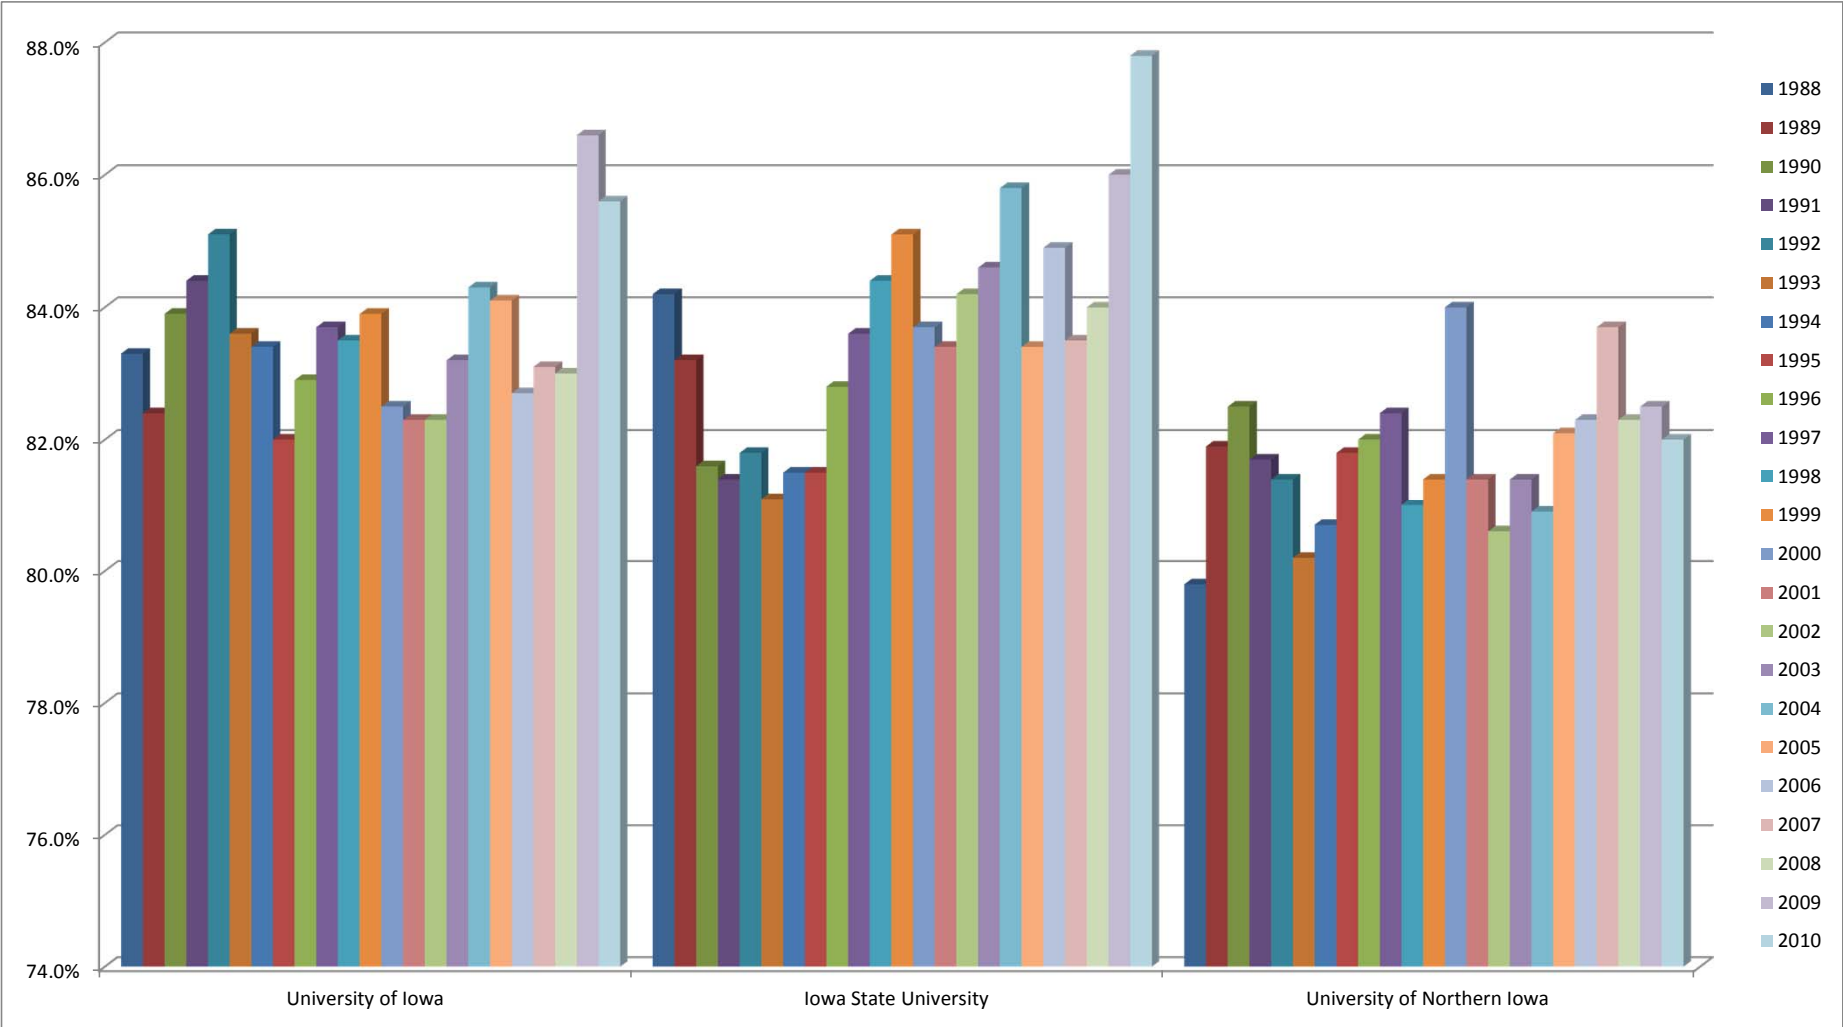

Regents One-Year Retention Rates for Entering Classes of 1988-2010

Source: Board of Regents Annual Report of Student Retention and Graduation Rates, Fall 2011 (Tables Not Included in Memo)