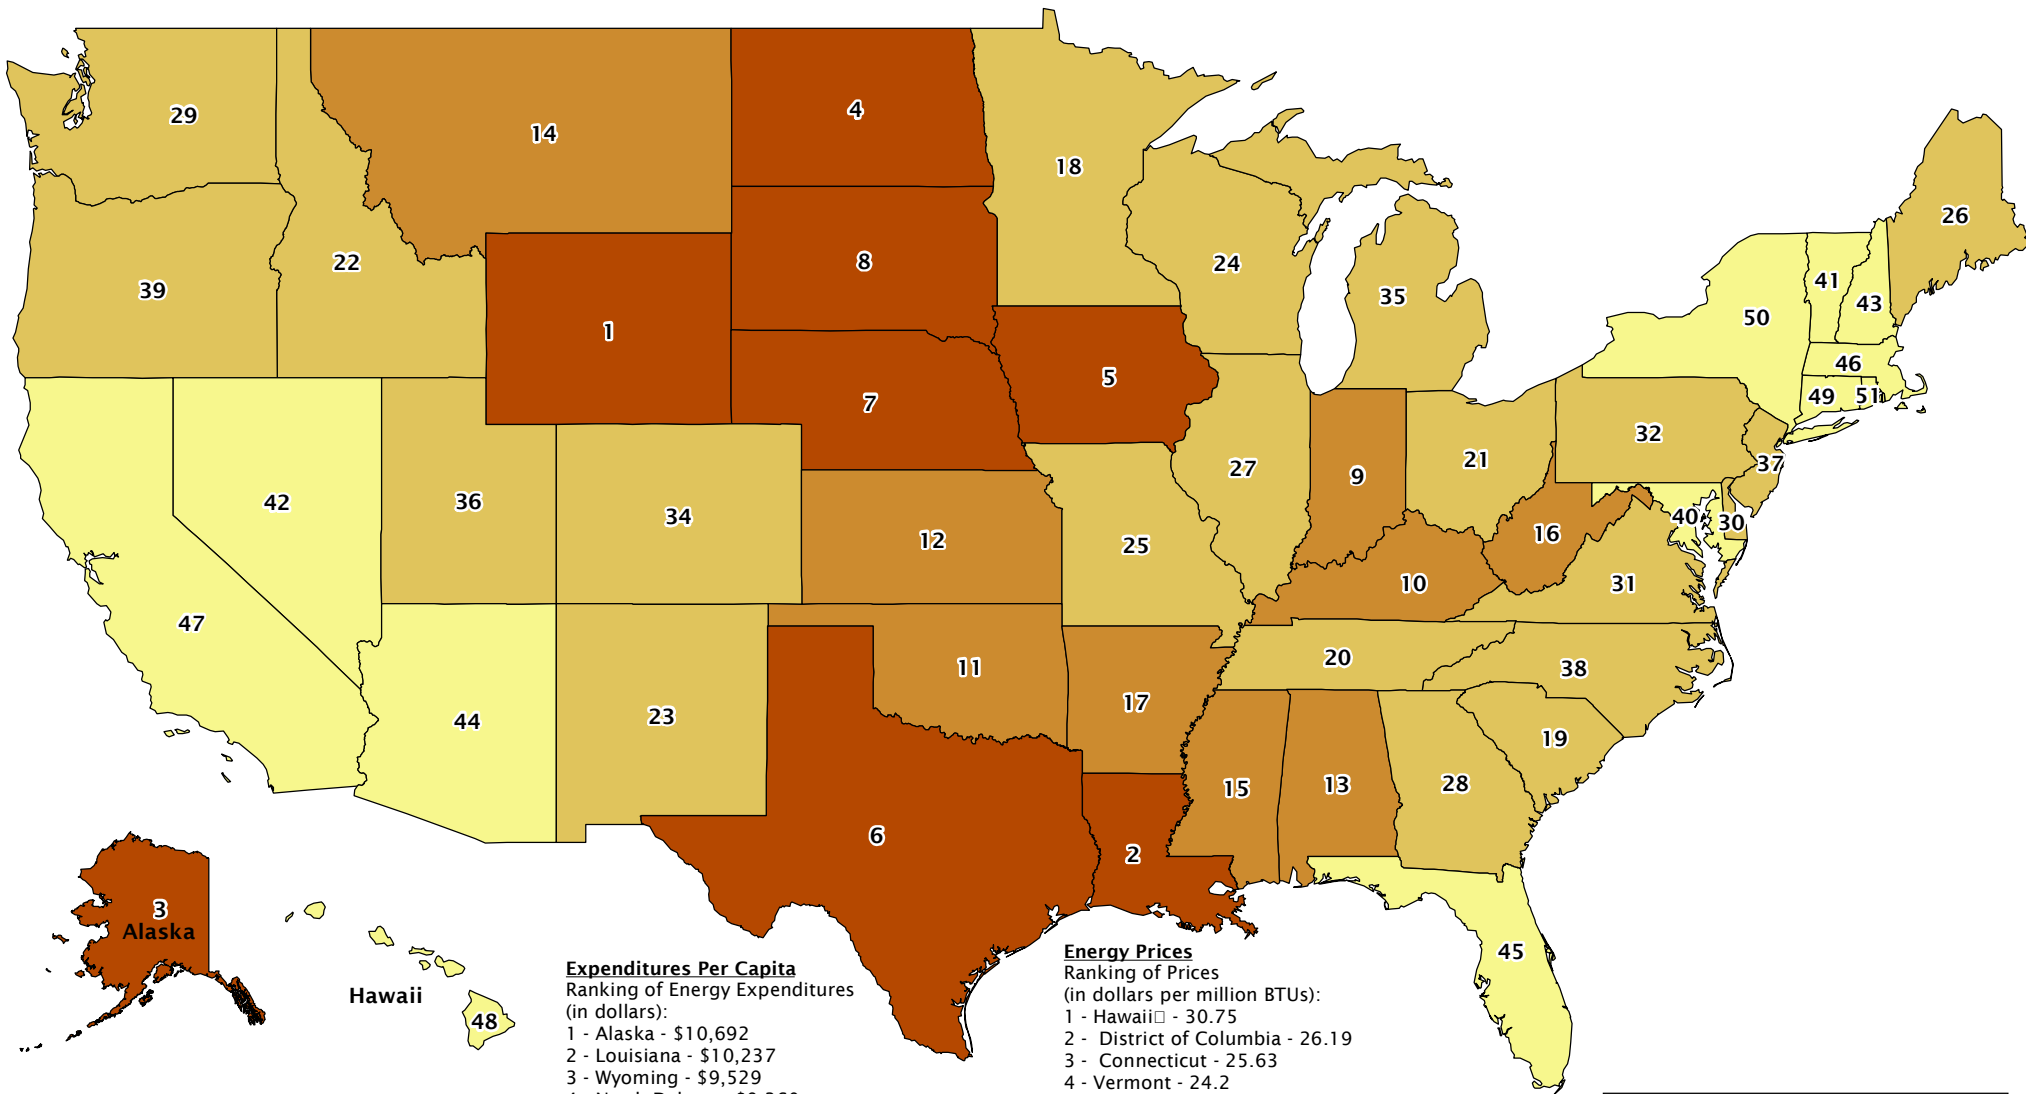

# Energy Consumption Per Capita by State - 2011

**Expenditures Per Capita**  
 Ranking of Energy Expenditures  
 (in dollars):  
 1 - Alaska - \$10,692  
 2 - Louisiana - \$10,237  
 3 - Wyoming - \$9,529  
 4 - North Dakota - \$9,360  
 5 - Texas - \$6,605  
**6 - Iowa - \$5,602**  
 7 - Montana - \$5,589  
 8 - Hawaii - \$5,521  
 9 - South Dakota - \$5,521  
 10 - Maine - \$5,508

**Energy Prices**  
 Ranking of Prices  
 (in dollars per million BTUs):  
 1 - Hawaii - 30.75  
 2 - District of Columbia - 26.19  
 3 - Connecticut - 25.63  
 4 - Vermont - 24.2  
 5 - New Hampshire - 23.87  
 6 - Massachusetts - 23.32  
 7 - Rhode Island - 23.12  
 8 - Delaware - 22.95  
 9 - New York - 22.91  
 10 - Maryland - 22.48

47 - Iowa - 15.46

*Note: Figures represent state per capita energy consumption in million BTUs.  
 Rankings for all 50 states and the District of Columbia.*