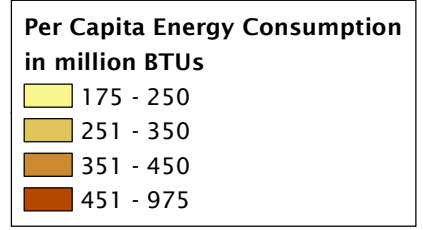

*Note: Figures represent state per capita energy consumption in million BTUs.
Rankings for all 50 states and the District of Columbia.*