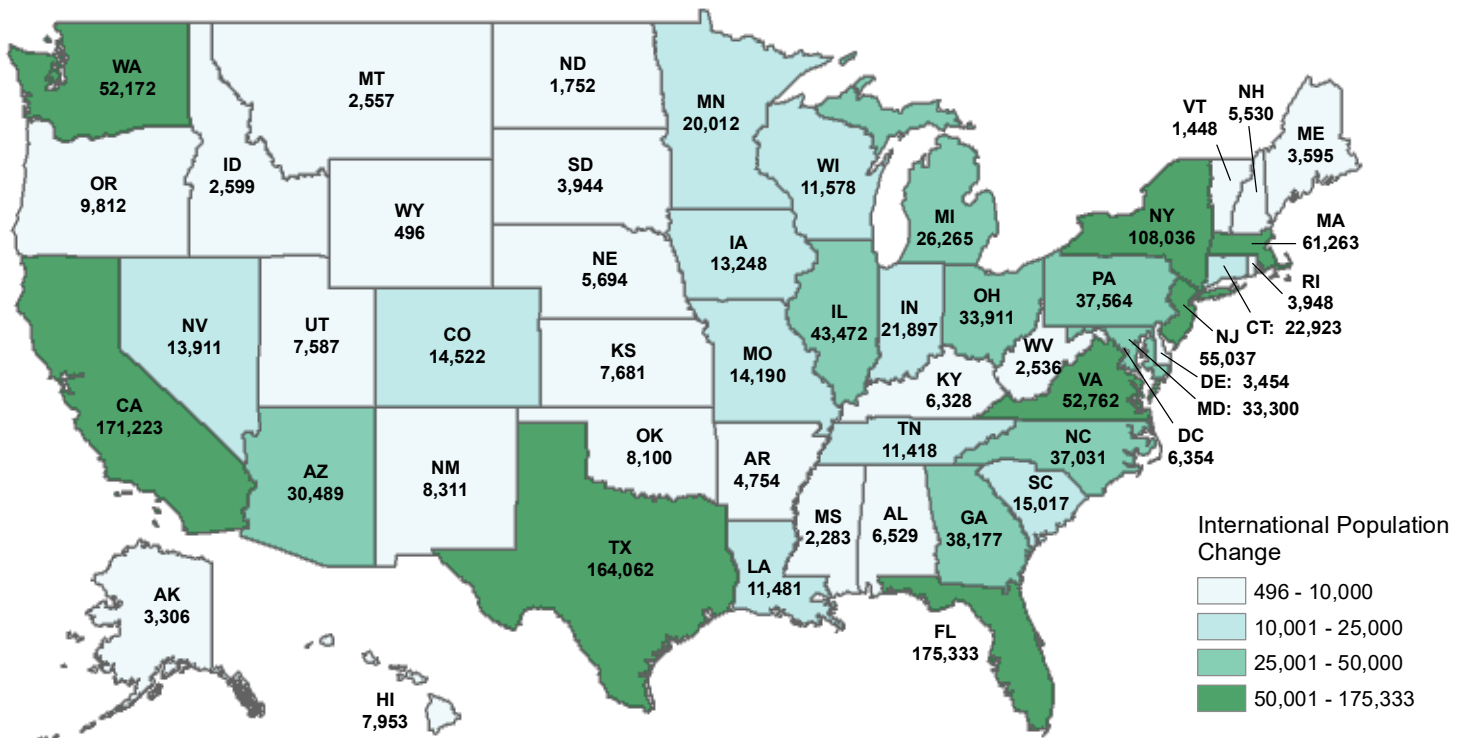

Population Change by State — 2020-2022

+1,838,037

U.S. Population Change 2020 to 2022

431,192

Natural Change

1,406,845

International Migration

Domestic Population Change

International Migration Change

Sources: U.S. Census Bureau, 2022 Population and Housing Estimates; LSA calculations
 LSA Staff Contact: Adam Broich (515.281.8223) adam.broich@legis.iowa.gov