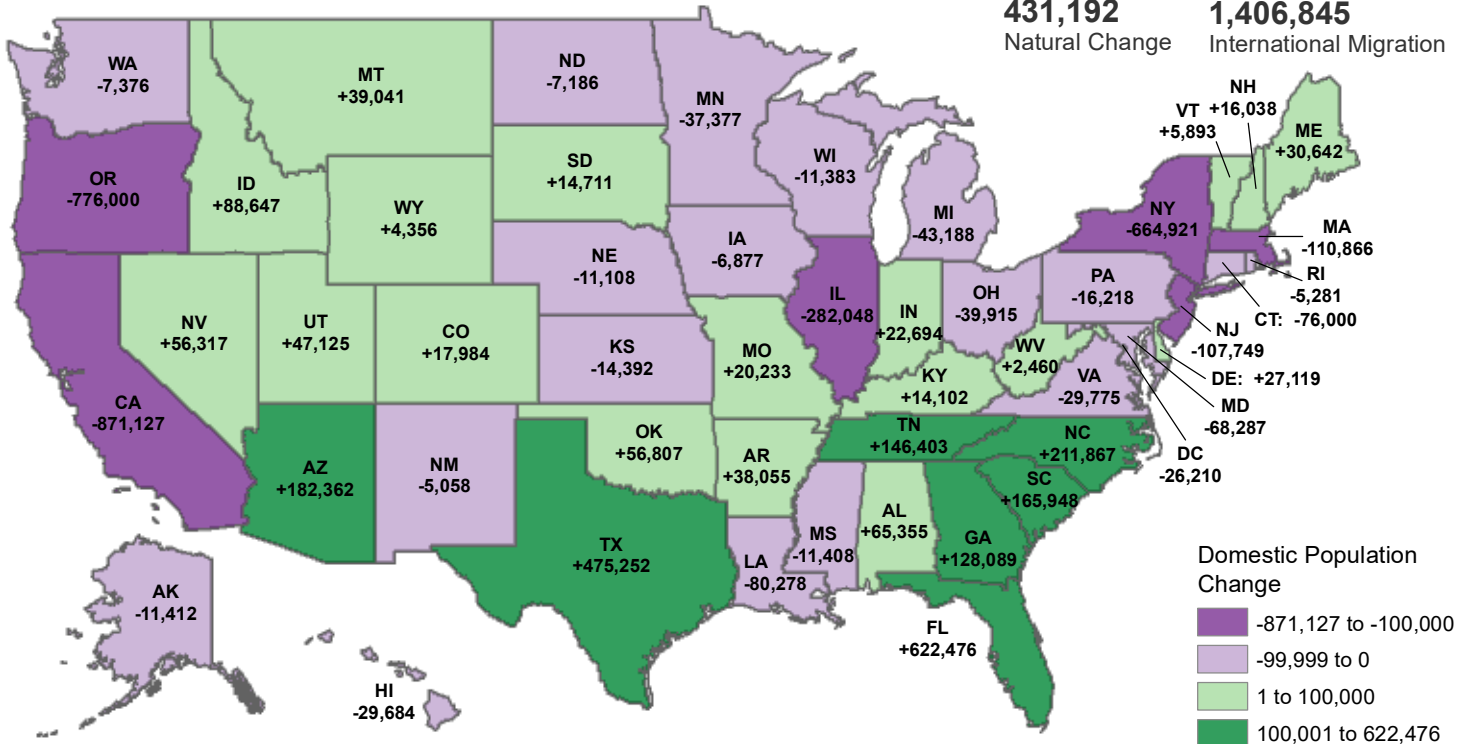

Population Change by State — 2020-2022

+1,838,037

U.S. Population Change 2020 to 2022

431,192

Natural Change

1,406,845

International Migration

Domestic Population Change

International Migration Change

Sources: U.S. Census Bureau, 2022 Population and Housing Estimates; LSA calculations
 LSA Staff Contact: Adam Broich (515.281.8223) adam.broich@legis.iowa.gov