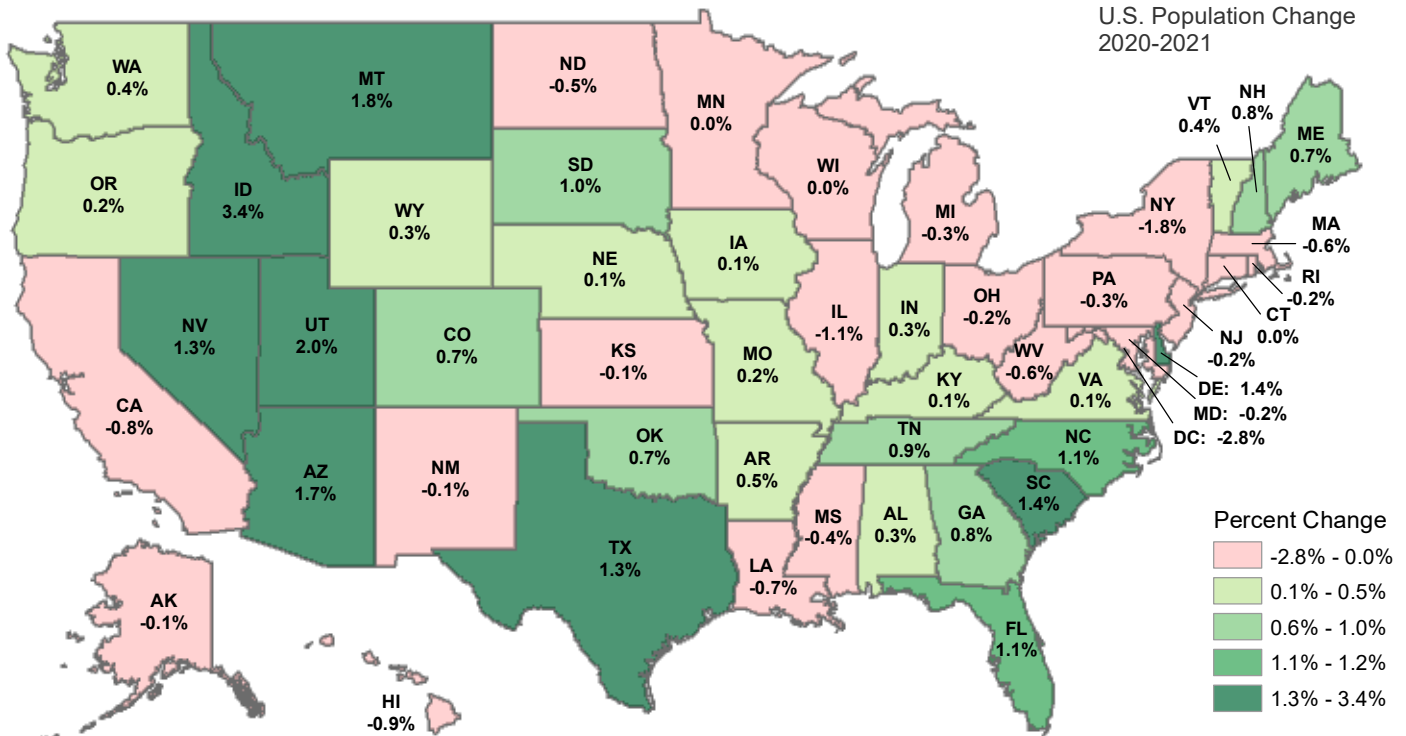

Population by State — 2021

Total Population

331.89 Million

U.S. Population

Population Change — 2020-2021

+0.1%

U.S. Population Change 2020-2021

Sources: U.S. Census Bureau, 2021 Population and Housing Estimates; LSA calculations
 LSA Staff Contact: Adam Broich (515.281.8223) adam.broich@legis.iowa.gov