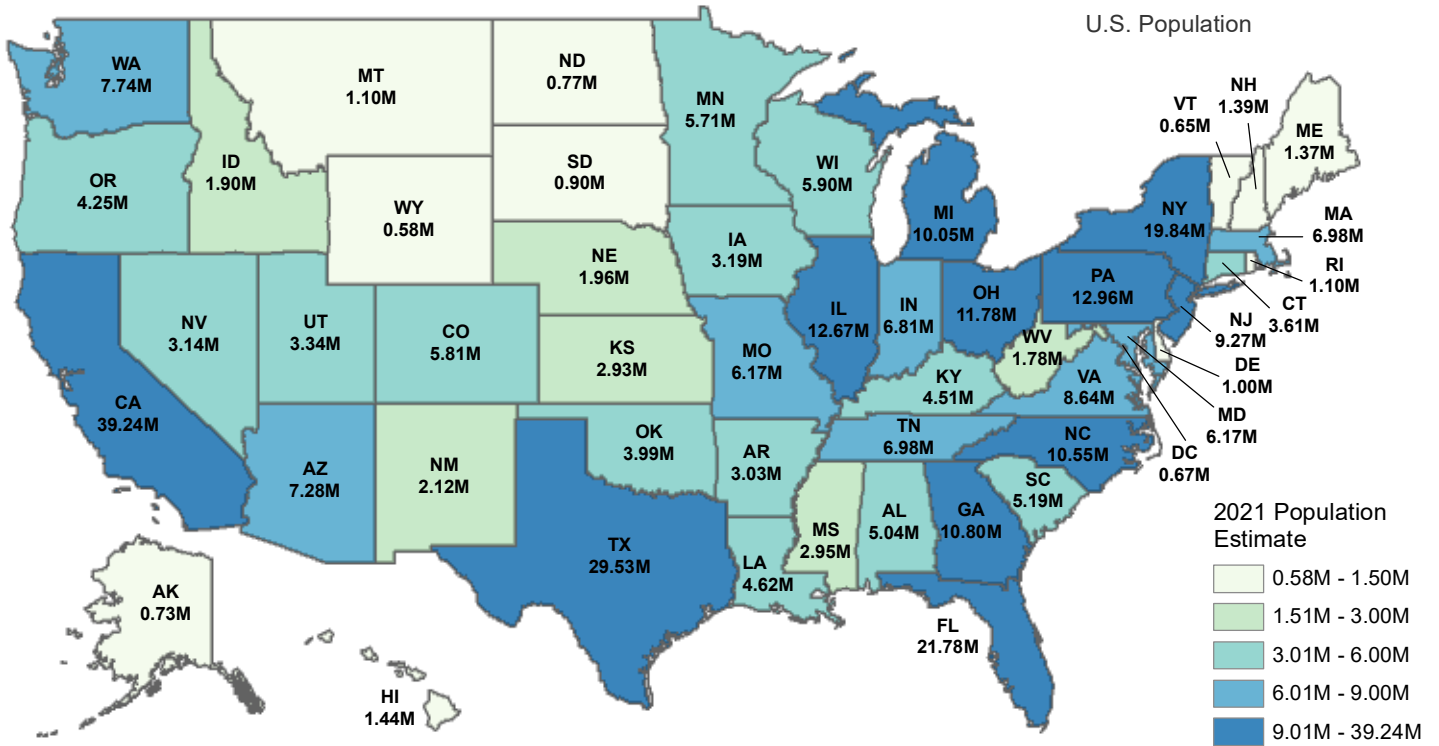

Population by State — 2021

Total Population

331.89 Million

U.S. Population

Population Change — 2020-2021

+0.1%

U.S. Population Change 2020-2021

Sources: U.S. Census Bureau, 2021 Population and Housing Estimates; LSA calculations
 LSA Staff Contact: Adam Broich (515.281.8223) adam.broich@legis.iowa.gov