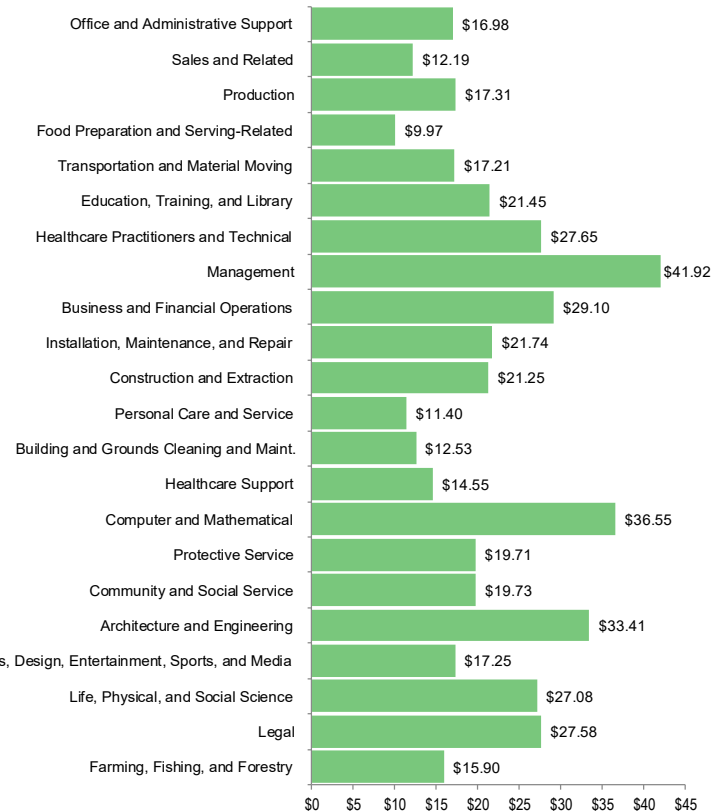

# Estimated Number Employed and Median Wage — CY 2018

By Iowa Workforce Development Region

Statewide in Iowa:

**1,541,700**

Number Employed

**\$37,099**

Median Annual Wage

**\$17.84**

Median Hourly Wage

Median Annual Wage  
By Region

Iowa Estimated Employment by Occupation Type — 2018

Iowa Median Hourly Wage by Occupation Type — 2018

Sources: Iowa Workforce Development; U.S. Bureau of Labor Statistics, Occupational Employment and Wage Report; LSA calculations