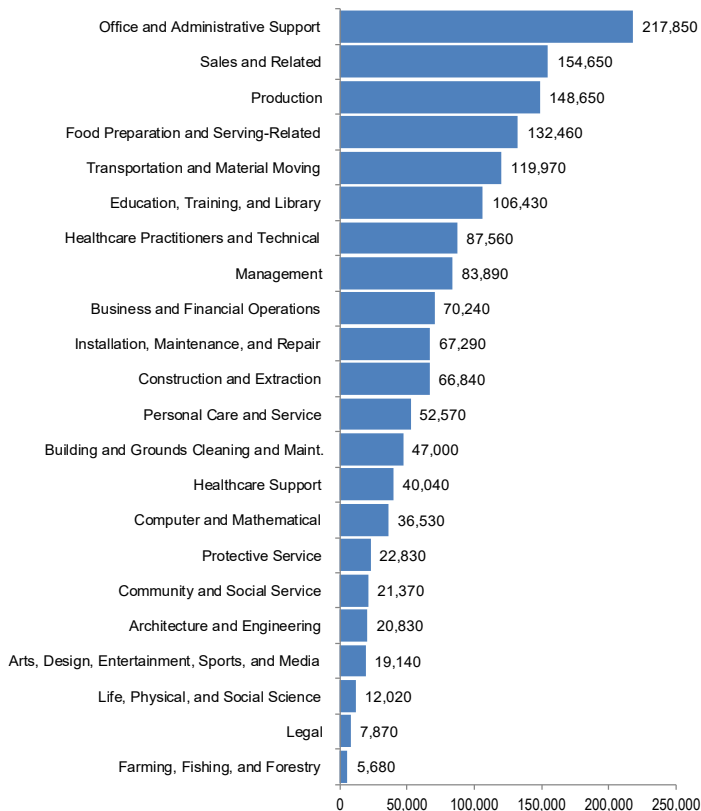

Iowa Estimated Employment by Occupation Type — 2018