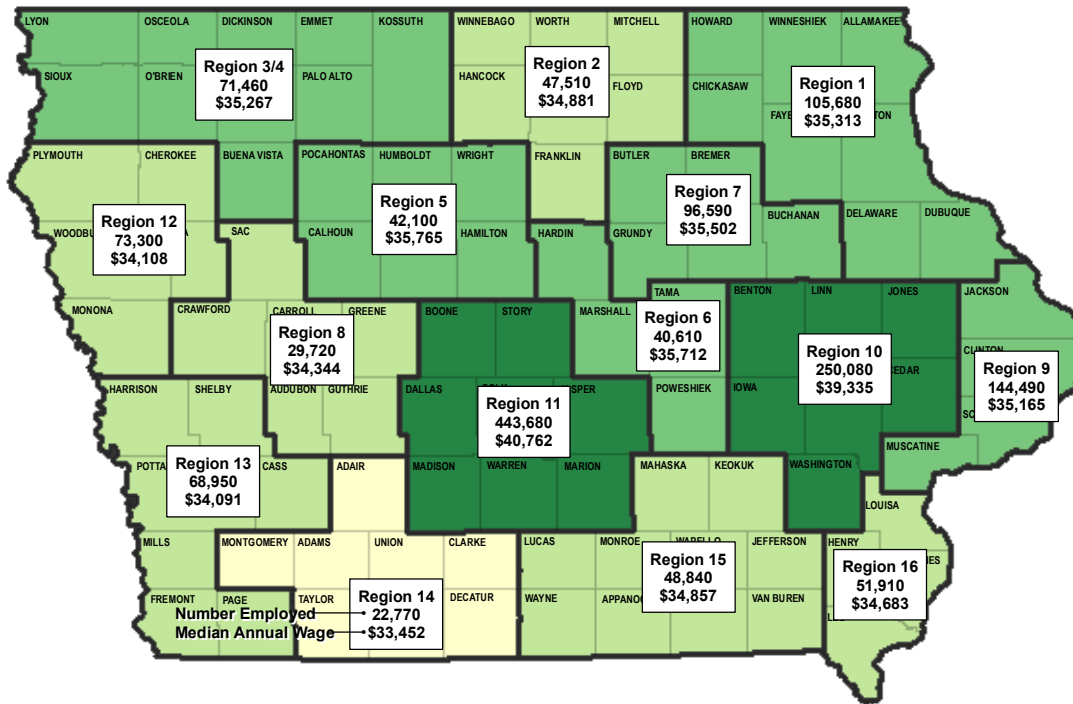

# Estimated Number Employed and Median Wage — CY 2018

By Iowa Workforce Development Region

Statewide in Iowa:

**1,541,700**

Number Employed

**\$37,099**

Median Annual Wage

**\$17.84**

Median Hourly Wage

Median Annual Wage  
By Region

Iowa Estimated Employment by Occupation Type — 2018

Iowa Median Hourly Wage by Occupation Type — 2018

Sources: Iowa Workforce Development; U.S. Bureau of Labor Statistics, Occupational Employment and Wage Report; LSA calculations