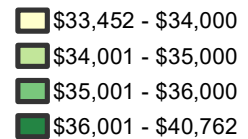

Statewide in Iowa:

1,541,700

Number Employed

$37,099

Median Annual Wage

$17.84

Median Hourly Wage

Median Annual Wage
By Region