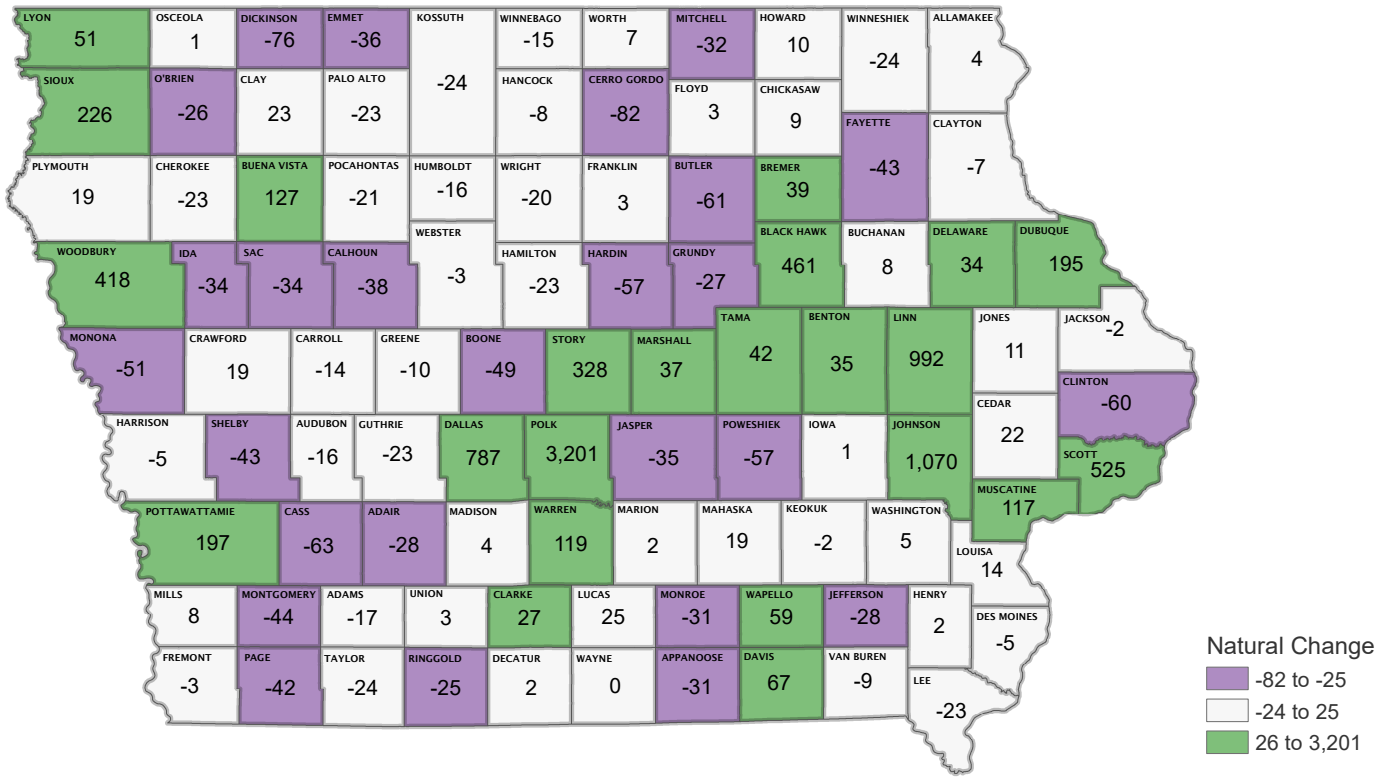

Vital Statistics for Iowa

Natural Change — CY 2017

Selected Vital Statistics for Iowa — CY 2007 - CY 2017

Note: Natural change is calculated by subtracting the number of deaths from the number of live births.