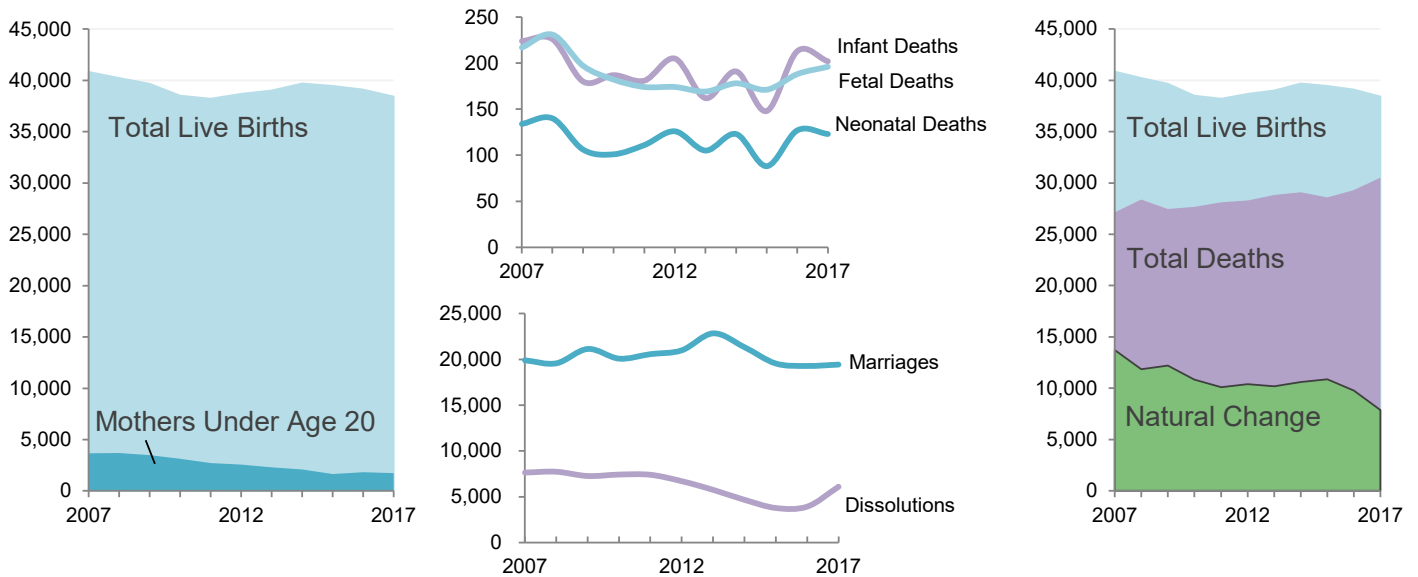

Vital Statistics for Iowa

Natural Change — CY 2017

Selected Vital Statistics for Iowa — CY 2007 - CY 2017

Note: Natural change is calculated by subtracting the number of deaths from the number of live births.