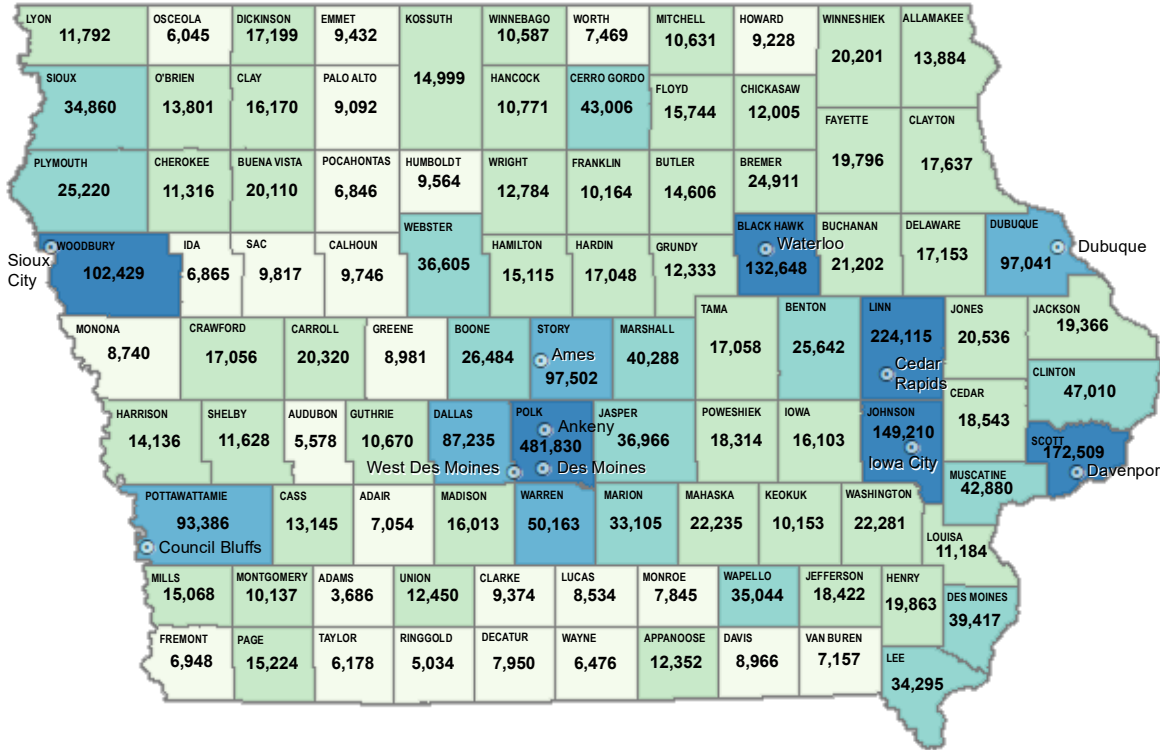

# Population by County — 2017 Estimate

Total Population

# 3,145,711

Iowa Population

Estimated Population

Top Five Counties:

1. Polk: 481,830
2. Linn: 224,115
3. Scott: 172,509
4. Johnson: 149,210
5. Black Hawk: 132,648

Top Five Cities:

1. Des Moines: 217,521
2. Cedar Rapids: 132,228
3. Davenport: 102,320
4. Sioux City: 82,514
5. Iowa City: 75,798

## Percent Change in Population — 2010-2017

Statewide:

# +99,356

Population Change

Percent Change

Top Five Actual Change by County:

1. Polk: 49,607
2. Dallas: 20,498
3. Johnson: 17,917
4. Linn: 12,458
5. Story: 7,875

Bottom Five Actual Change by County:

99. Clinton: -2,082
98. Lee: -1,552
97. Webster: -1,278
96. Cerro Gordo: -1,087
95. Fayette: -1,062