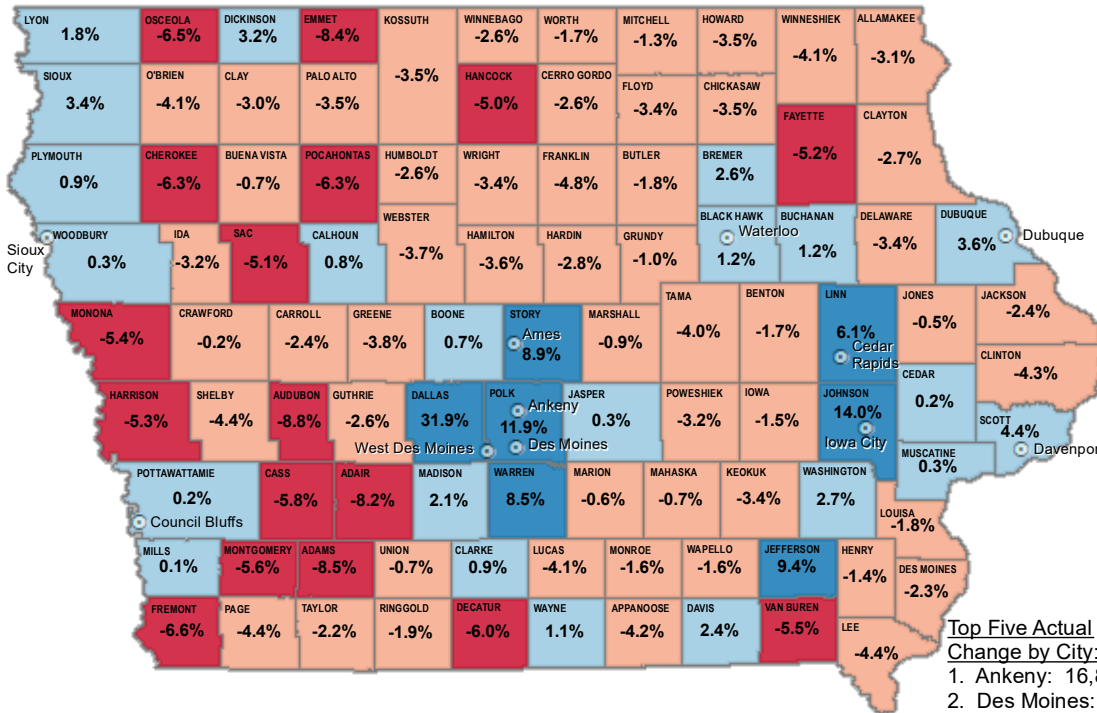

# Population by County — 2017 Estimate

Total Population

# 3,145,711

Iowa Population

Estimated Population

Top Five Counties:

1. Polk: 481,830
2. Linn: 224,115
3. Scott: 172,509
4. Johnson: 149,210
5. Black Hawk: 132,648

Top Five Cities:

1. Des Moines: 217,521
2. Cedar Rapids: 132,228
3. Davenport: 102,320
4. Sioux City: 82,514
5. Iowa City: 75,798

## Percent Change in Population — 2010-2017

Statewide:

# +99,356

Population Change

Percent Change

Top Five Actual Change by County:

1. Polk: 49,607
2. Dallas: 20,498
3. Johnson: 17,917
4. Linn: 12,458
5. Story: 7,875

Bottom Five Actual Change by County:

99. Clinton: -2,082
98. Lee: -1,552
97. Webster: -1,278
96. Cerro Gordo: -1,087
95. Fayette: -1,062