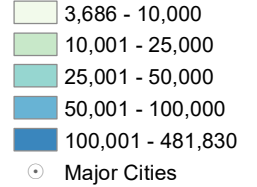

# Population by County — 2017 Estimate

Total Population

# 3,145,711

Iowa Population

Estimated Population

Top Five Counties:

1. Polk: 481,830
2. Linn: 224,115
3. Scott: 172,509
4. Johnson: 149,210
5. Black Hawk: 132,648

Top Five Cities:

1. Des Moines: 217,521
2. Cedar Rapids: 132,228
3. Davenport: 102,320
4. Sioux City: 82,514
5. Iowa City: 75,798

## Percent Change in Population — 2010-2017

Statewide: