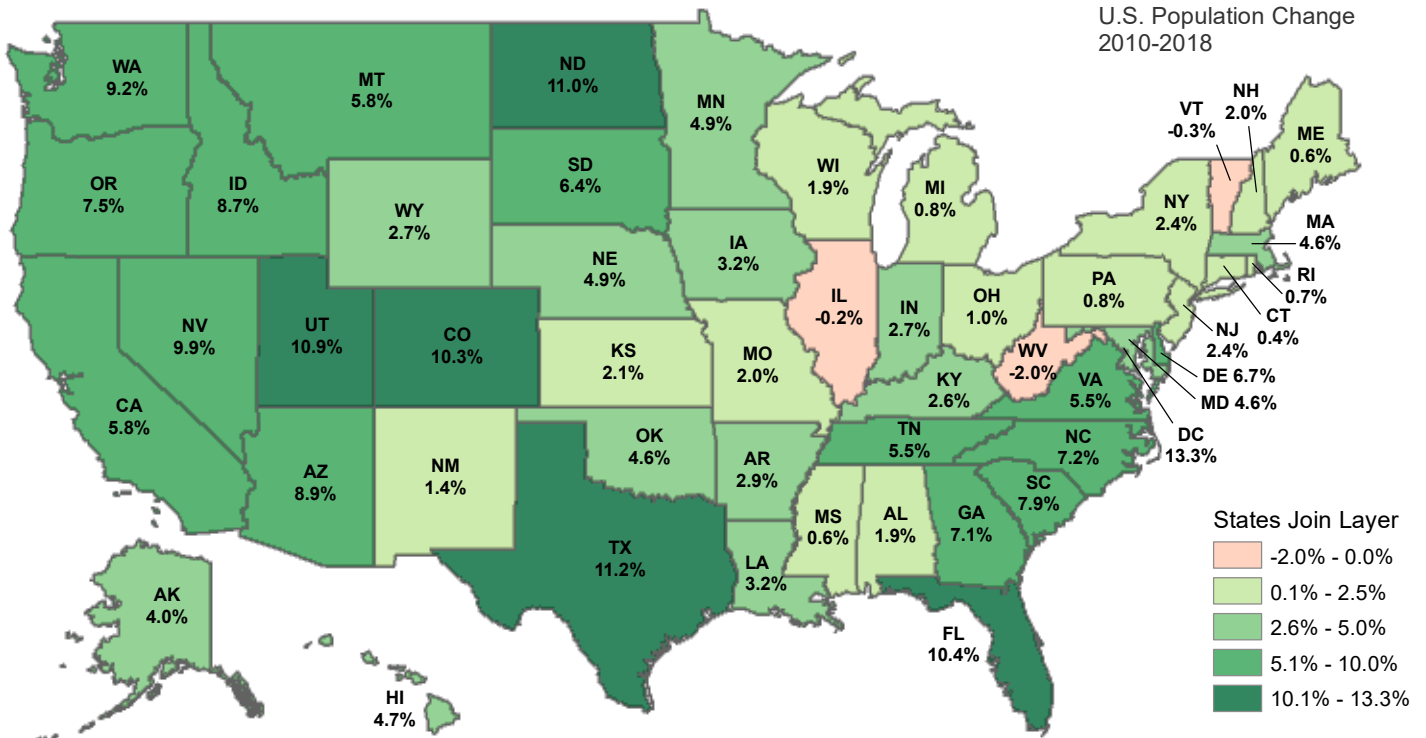

Population by State — 2017 Estimates

Total Population

325.7 Million

U.S. Population

Population Change — 2010-2018

+5.2%

U.S. Population Change 2010-2018

Sources: U.S. Census Bureau, 2017 Population Estimates; LSA calculations
 LSA Staff Contact: Michael Guanci (515.725.1286) michael.guanci@legis.iowa.gov