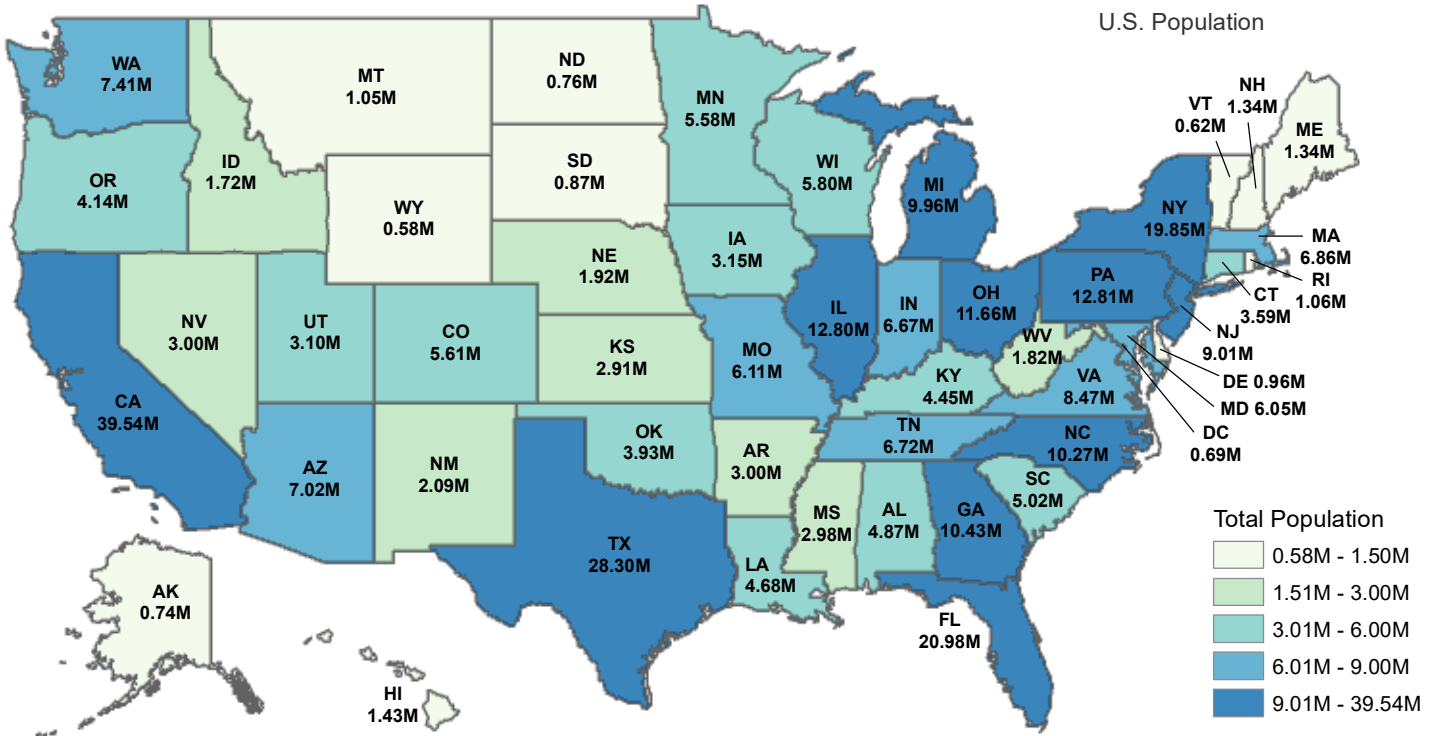

Population by State — 2017 Estimates

Total Population

325.7 Million

U.S. Population

Population Change — 2010-2018

+5.2%

U.S. Population Change 2010-2018

Sources: U.S. Census Bureau, 2017 Population Estimates; LSA calculations
 LSA Staff Contact: Michael Guanci (515.725.1286) michael.guanci@legis.iowa.gov