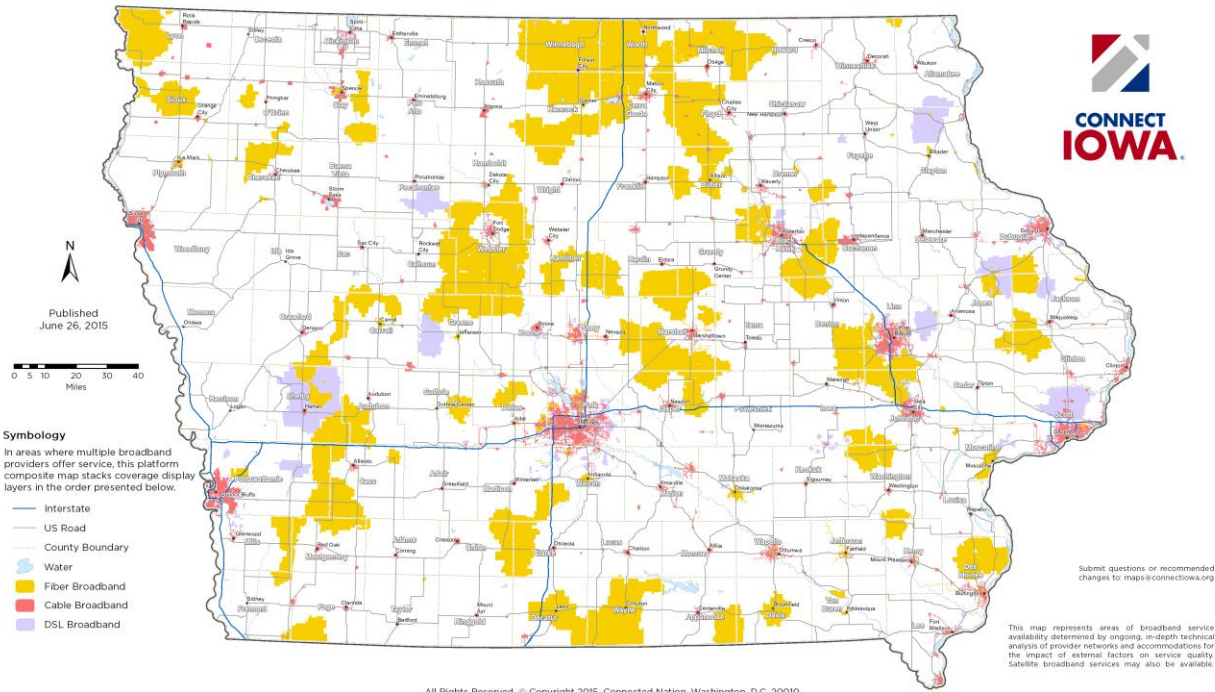

# Broadband Service Inventory for the State of Iowa by Platform

Advertised Speeds of at Least 25 Mbps Downstream and 3 Mbps Upstream

# Density of Broadband Providers in the State of Iowa

Advertised Speeds of at Least 25 Mbps Downstream and 3 Mbps Upstream