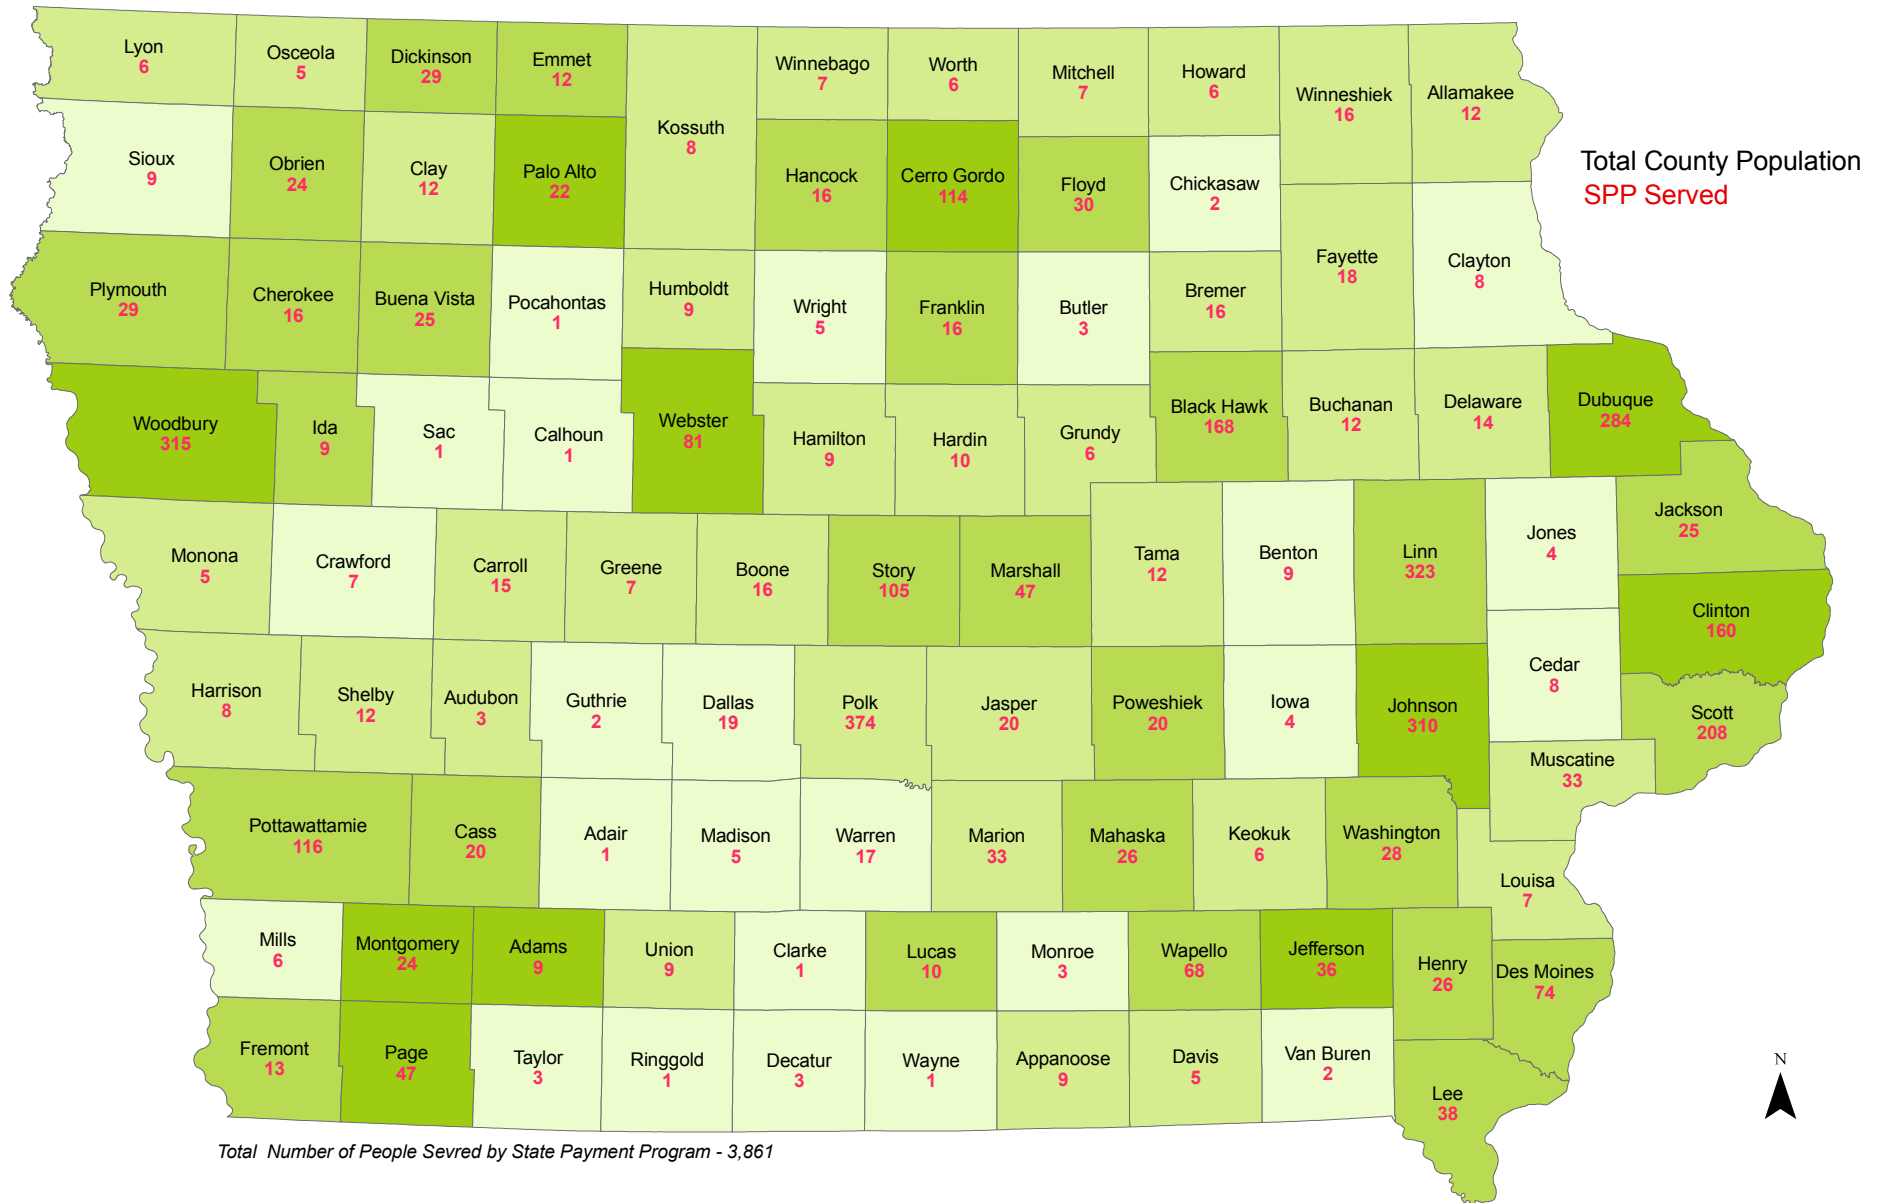

FY2008 - Population Served in State Payment Program by County of Residence

Total Number of People Served by State Payment Program - 3,861