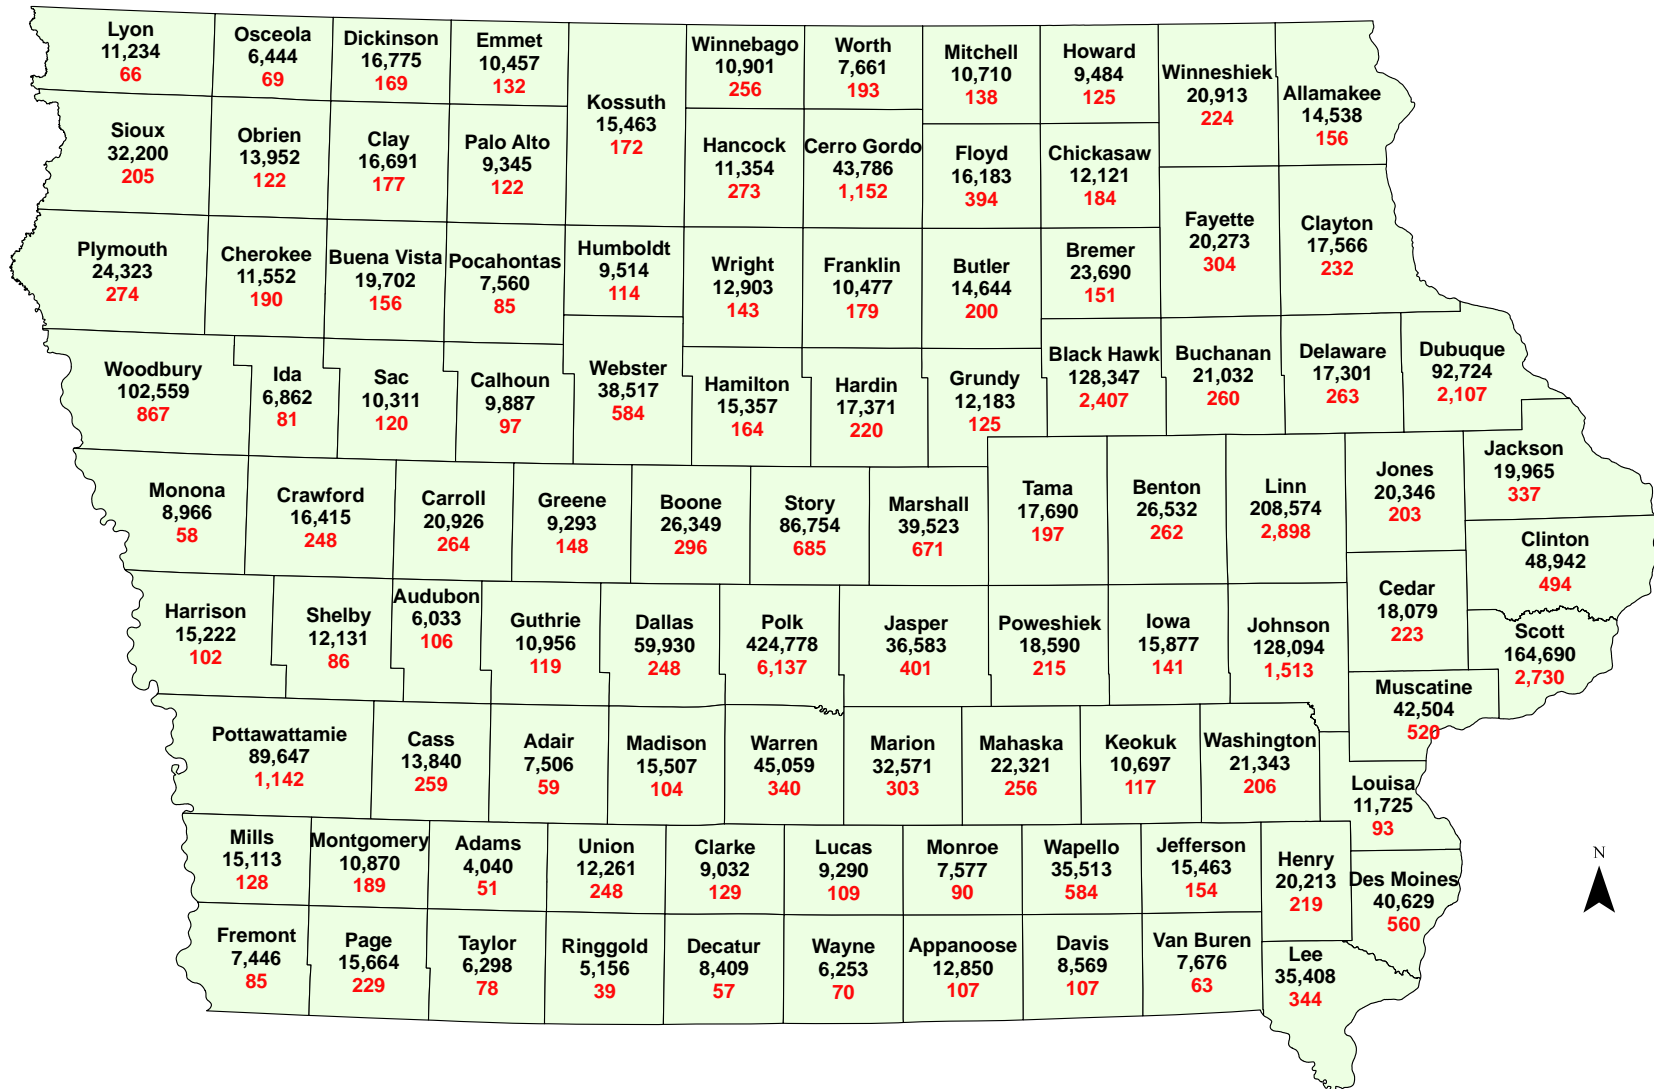

FY2008 - Population Served by County MH/DD Services by County of Legal Settlement

Total County Population
Population Served with Legal Settlement